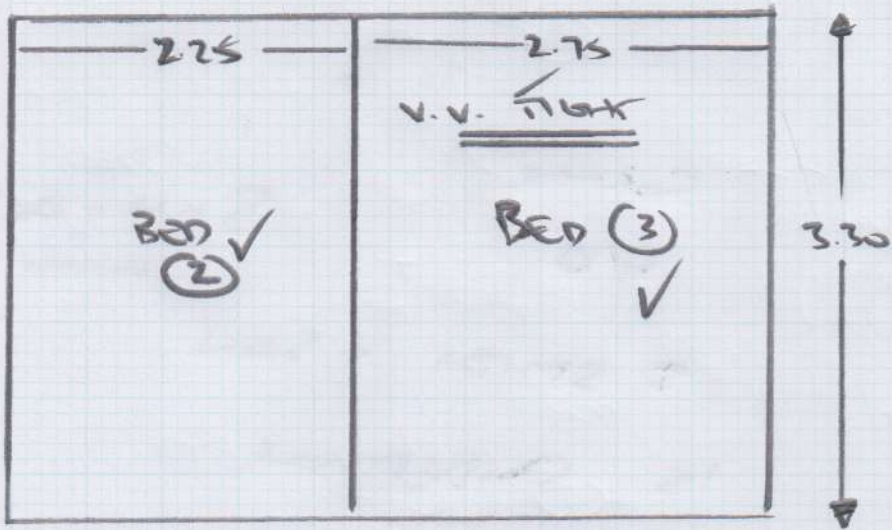

LOWE = 5.05 x 5.00m

BED ① 3.55 x 5.00m

BED ② + ③ [ 3.30 x 5.

TOTAL SURF. = 59.5

Job No. 528136  
Name: TAYLOR

Sheet: ① of ②

THIS OPTION NO HALL IN CPT

NO CPT IN HALL ✓

CPT'S ONLY, TO THREE BEDS + lounge 528136.

mrcarpets  
 Job No:  
 Name: TAYLOR  
 Address:  
 Tel:  
 Street:

Wings  
 Only

-WOOD FLOOR  
 -ULO CPT  
 -EX S/E  
 -ROOM WILL BE EMPTY AS ADVISED.

(2 of 2)  
 -WOOD FLOOR  
 -ULO CPT  
 -EX S/E  
 -ADVISED NO M/F

-WOOD FLOOR  
 -ULO CPT  
 -EX S/E  
 -ADVISED NO M/F

-WOOD FLOOR  
 -ULO CPT  
 -EX S/E  
 -ADVISED NO M/F

Bathroom  
 m/o

KITCHEN  
 m/o

- NOTE 3<sup>rd</sup> floor / small lift

- NOTE KITCHEN + BATHROOM  
 m/o AS CUSTOMER MAY  
 HAVE ALTERATIONS MADE.  
 NEEDS ANOTHER SITE  
 VISIT ONCE WORKS  
 COMPLETE.

LOUNGE	5.05 x 5 <sub>m</sub>	} 43 <sub>m</sub> <sup>2</sup>
BED 1	3.55 x 5 <sub>m</sub>	
BED 2	2.25 x 4 <sub>m</sub>	} 29 <sub>m</sub> <sup>2</sup>
BED 3	2.80 x 4 <sub>m</sub>	
HALL	2.20 x 4 <sub>m</sub>	