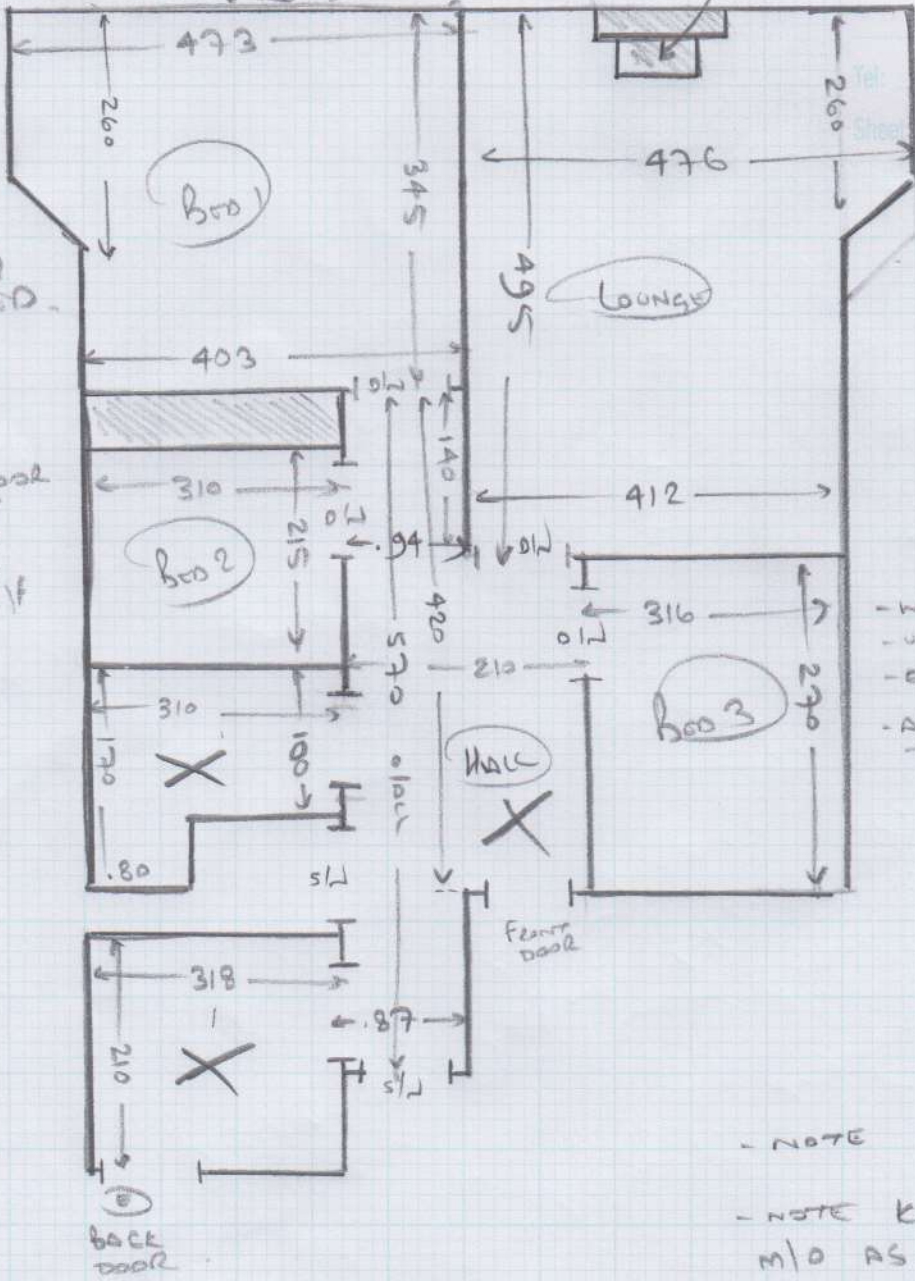

LOWE = 5.05 x 5.00m

BED ① 3.55 x 5.00m

BED ② + ③ [ 3.30 x 5.

TOTAL SURF. = 59.5

Job No. 528136  
Name: TAYLOR

Sheet: ① of ②

THIS OPTION NO HALL IN CPT

NO CPT IN HALL ✓

CPT'S ONLY, TO THREE BEDS + lounge 528136.

mrcarpets  
 Job No:  
 Name: TAYLOR  
 Address:  
 Tel:  
 Street:

Wings  
 Only

-WOOD FLOOR  
 -ULO CPT  
 -EX S/E  
 -ROOM WILL BE EMPTY AS ADVISED.

(2 of 2)  
 -WOOD FLOOR  
 -ULO CPT  
 -EX S/E  
 -ADVISED NO M/F

-WOOD FLOOR  
 -ULO CPT  
 -EX S/E  
 -ADVISED NO M/F

-WOOD FLOOR  
 -ULO CPT  
 -EX S/E  
 -ADVISED NO M/F

Bathroom  
 m/o

KITCHEN  
 m/o

- NOTE 3<sup>rd</sup> floor / small lift

- NOTE KITCHEN + BATHROOM  
 m/o AS CUSTOMER MAY  
 HAVE ALTERATIONS MADE.  
 NEEDS ANOTHER SITE  
 VISIT ONCE WORKS  
 COMPLETE.

LOUNGE	5.05 x 5 <sub>m</sub>	} 43 <sub>m</sub> <sup>2</sup>
BED 1	3.55 x 5 <sub>m</sub>	
BED 2	2.25 x 4 <sub>m</sub>	} 29 <sub>m</sub> <sup>2</sup>
BED 3	2.80 x 4 <sub>m</sub>	
HALL	2.20 x 4 <sub>m</sub>	