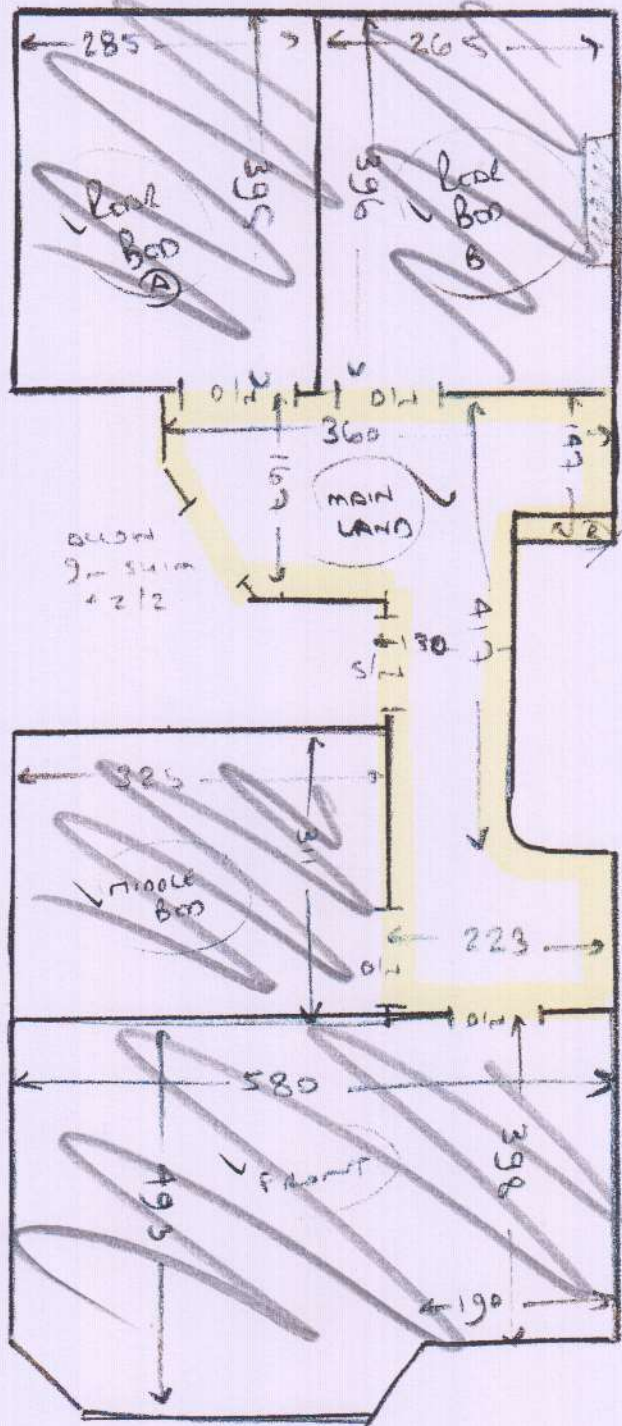

S28170
SMEE

- ~~LOFT REAR 5.40 x 4m~~
- ~~MIDDLE BED 3.20 x 4m~~
- ~~REAR BED (A) 2.95 x 4m~~
- ~~LOFT FRONT 5.50 x 4m~~
- ~~PLAN ① 4.05 x 4m~~
- ~~PLAN ② 5.90 x 4m~~
- PLAN ③ 6.30 x 4m
- PLAN ④ 4.50 x 4m

- 37.60 x 4m

150.4 m²

PHASE ②
STAIRS + LANDINGS

SMEER

SMEE

2nd floor

MAIN STAIRS

- ✓ 1A @ 45 90
- ✓ o/h 45 110

ROLL BREAKDOWN

Job No: S28170
Customer Name: Smee
Carpet: Heather Twist
Colour: HEA-211

Roll Size	30.00 x 4.00m
	5.40 x 4.00m
	3.20 x 4.00m
	2.95 x 4.00m
	5.50 x 4.00m
	6.30 x 4.00m PHASE ②
	4.50 x 4.00m PHASE ②
Balance left over	2.15 x 4.00m

****Cut the 2.95 cut last****