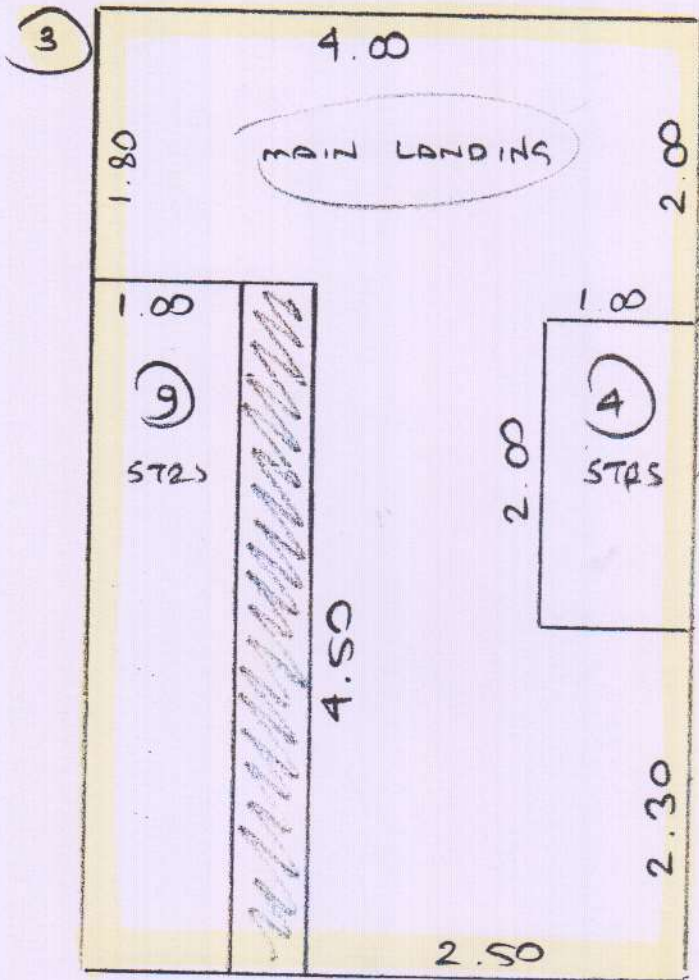

S28170
SMEE

- ~~LOFT REAR 5.40 x 4m~~
- ~~MIDDLE BED 3.20 x 4m~~
- ~~REAR BED (A) 2.95 x 4m~~
- ~~LOFT FRONT 5.50 x 4m~~
- ~~PLAN ① 4.05 x 4m~~
- ~~PLAN ② 5.90 x 4m~~
- PLAN ③ 6.30 x 4m
- PLAN ④ 4.50 x 4m

- 37.60 x 4m

150.4 m²

PHASE ②
STAIRS + LANDINGS

SMEER

SMEE

2nd floor

MAIN STAIRS

- ✓ 1A @ 45 90
- ✓ o/h 45 110

ROLL BREAKDOWN

Job No: S28170
Customer Name: Smee
Carpet: Heather Twist
Colour: HEA-211

Roll Size	30.00 x 4.00m
	5.40 x 4.00m
	3.20 x 4.00m
	2.95 x 4.00m
	5.50 x 4.00m
	6.30 x 4.00m PHASE ②
	4.50 x 4.00m PHASE ②
Balance left over	2.15 x 4.00m

****Cut the 2.95 cut last****