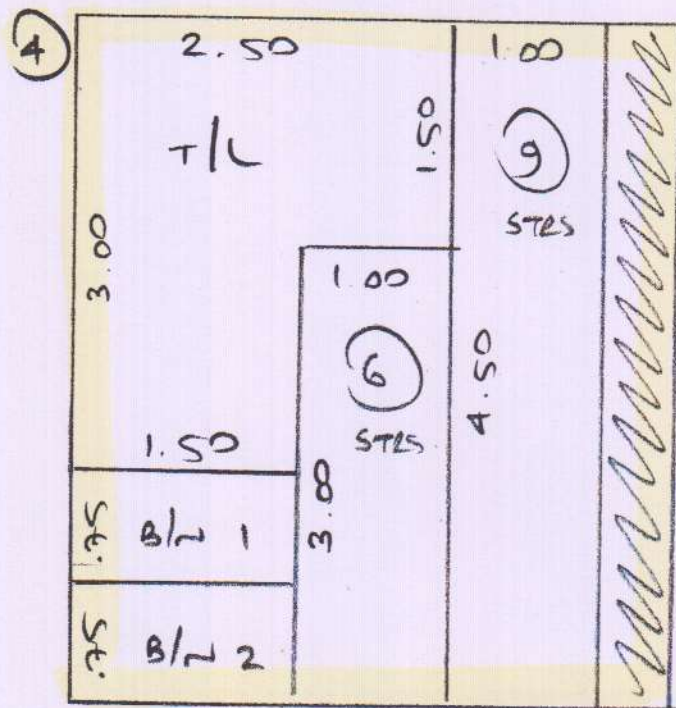

S28170
SMEE

- ~~LOFT REAR 5.40 x 4m~~
- ~~MIDDLE BED 3.20 x 4m~~
- ~~REAR BED (A) 2.95 x 4m~~
- ~~LOFT FRONT 5.50 x 4m~~
- ~~PLAN ① 4.05 x 4m~~
- ~~PLAN ② 5.90 x 4m~~
- PLAN ③ 6.30 x 4m
- PLAN ④ 4.50 x 4m

- 37.60 x 4m

150.4 m²

PHASE ②
STAIRS + LANDINGS

SMEER

SMEE

2nd floor

MAIN STAIRS

- ✓ 1A @ 45 90
- ✓ o/h 45 110

ROLL BREAKDOWN

Job No: S28170
Customer Name: Smee
Carpet: Heather Twist
Colour: HEA-211

Roll Size	30.00 x 4.00m
	5.40 x 4.00m
	3.20 x 4.00m
	2.95 x 4.00m
	5.50 x 4.00m
	6.30 x 4.00m PHASE ②
	4.50 x 4.00m PHASE ②
Balance left over	2.15 x 4.00m

****Cut the 2.95 cut last****