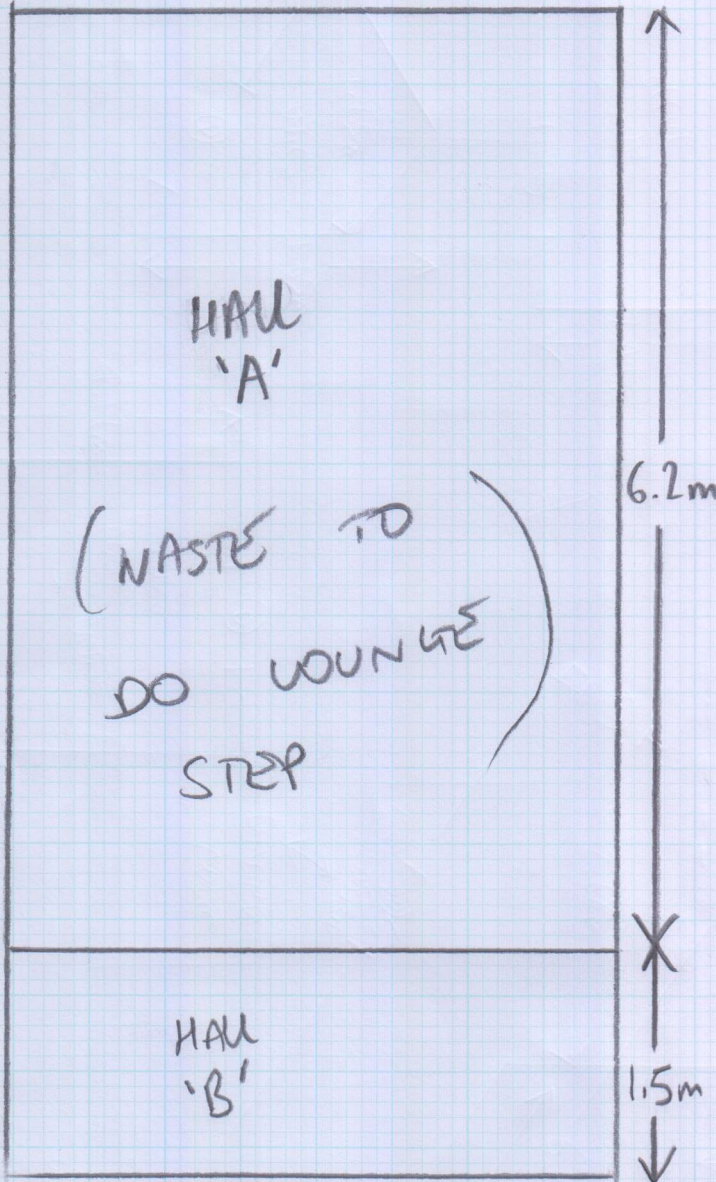

Job No: S28190

Name: Crewdson

Address:

Tel:

Sheet:

1 of 2

CUTTING PLAN

7.7m x 4m

~~Lounge~~
Lounge
5m x 4m
5m x 4.00m

~~Dining Room~~
DINING ROOM

4.25m x 4m

Job No: S28190
 Name: Crewdson
 Address:

2 of 2