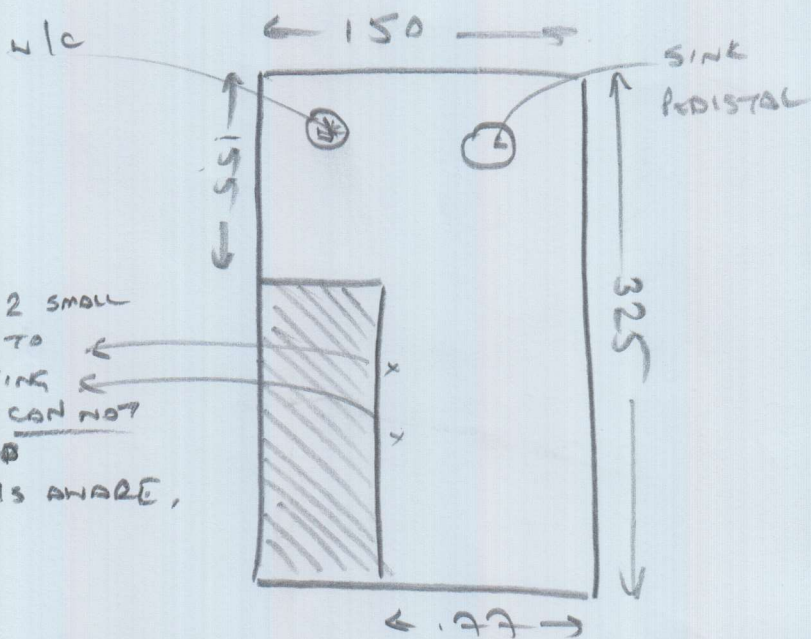

S28205

2nd call of 2

Notes for Measure

Estimator: Richard

Lady Gorrell, 6 Model Cottages

Date of Measure: Tue, 23 Feb 16

At: 10:30-11

Site Address:

As customer details

Mobile	Home	Office
	020-8876-5522	N/P

Email:

Areas to be done and Description of Measure

measure bathroom. Andy costed £480 in shop (see his costings in file) take Rhino Professional Swatch