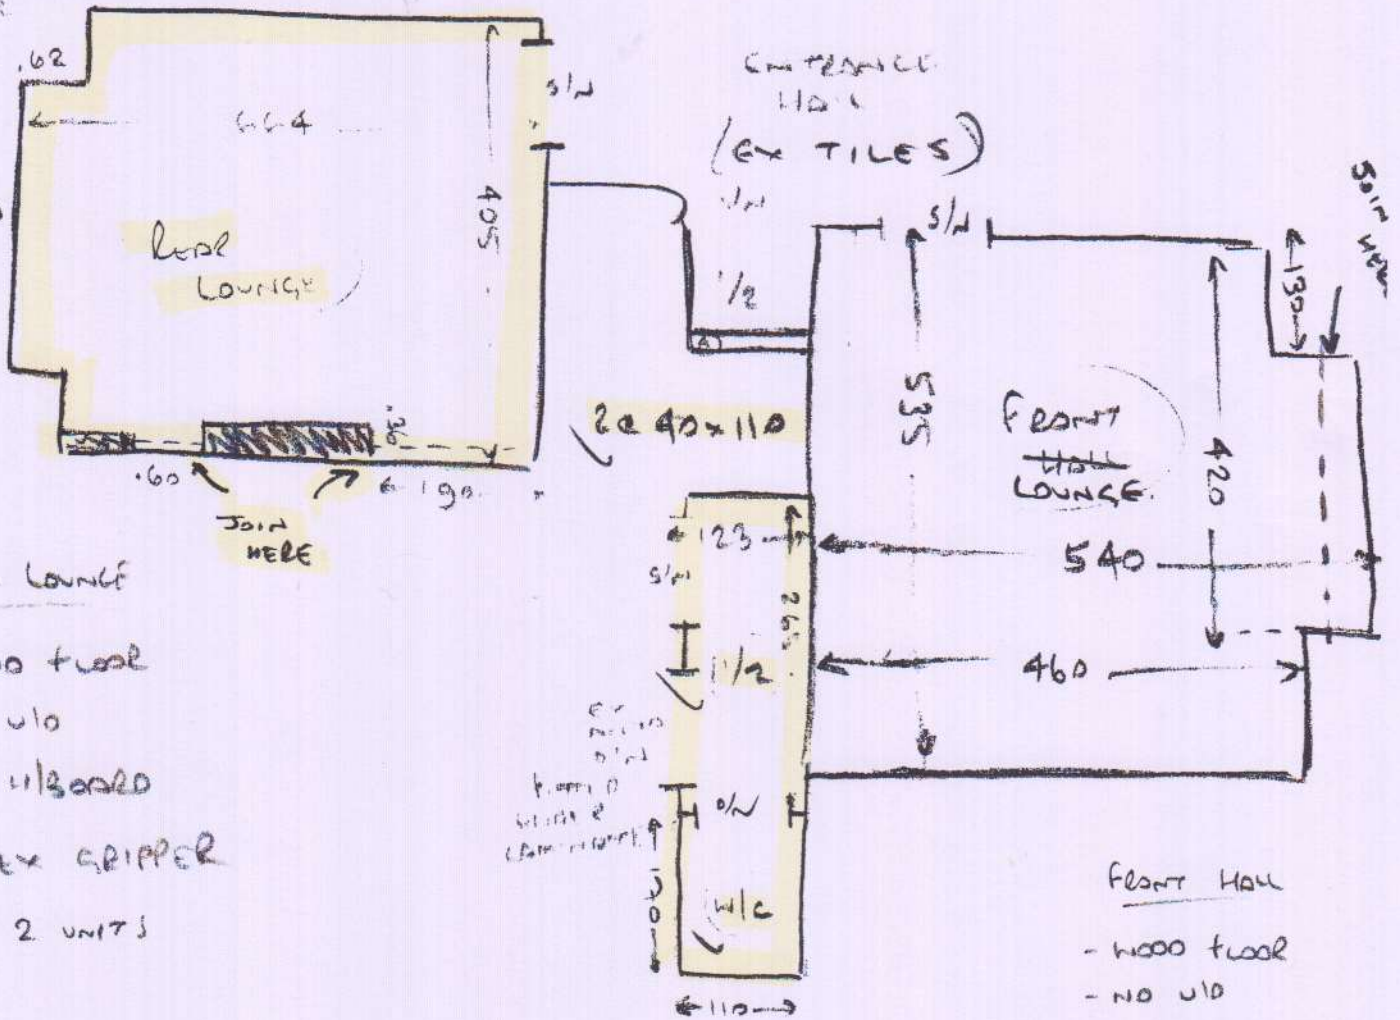

S28225
BOHEIMER

2 of 5

1.20
W/C
off of
HALL

1.00
3.00
FRONT LOUNGE FILLER

1.00
③
STPS

FLAT

S28225
BOHEIMER

3 of 5

FLAT

TOP STAIRS 6 @ 44 88

- wood floor
- no v/d
- ex u/BOARD
- 1/2 ex s/e
- mt 2 UNITS

FLAT STAIRS, LANDINGS + WC

- wood floors
- no v/d
- NEEDS s/e
- no mt

GROUND FLOOR

S28225
BOHEIMER

5 of 5

FIT AGAINST
SECURITY
GATE

Rear Lounge

- wood floor
- NO U/D
- EX 4/BOARD
- 1/2 EX GRIPPER
- MIT 2 UNITS

Hall + Steps

- wood floor
- NO U/D
- ACCESS S/E

Front Hall

- wood floor
- NO U/D
- EX 4/BOARD
- 1/2 EX GRIPPER