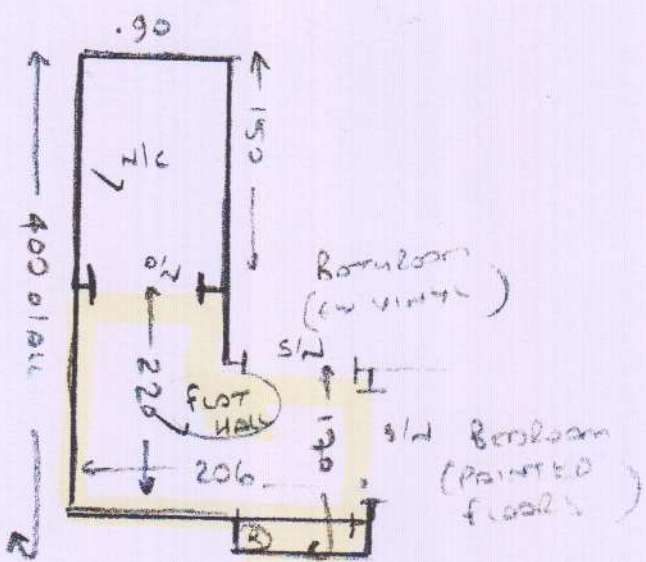

S28225
BOHEIMER

2 of 5

1.20
W/C
off of
HALL

1.00
3.00
FRONT LOUNGE FILLER

1.00
③
STPS

FLAT

S28225
BOHEIMER

3 of 5

FLAT

TOP STAIRS 6 @ 44 88

- wood floor
- no v/d
- ex u/BOARD
- 1/2 ex s/e
- mt 2 UNITS

FLAT STAIRS, LANDINGS + WC

- wood floors
- no v/d
- NEEDS s/e
- no mt

GROUND FLOOR

S28225
BOHEIMER

5 of 5

FIT AGAINST
SECURITY
GATE

Rear Lounge

- wood floor
- NO U/D
- EX 4/BOARD
- 1/2 EX GRIPPER
- MIT 2 UNITS

Hall + Steps

- wood floor
- NO U/D
- ACCESS S/E

Front Hall

- wood floor
- NO U/D
- EX 4/BOARD
- 1/2 EX GRIPPER