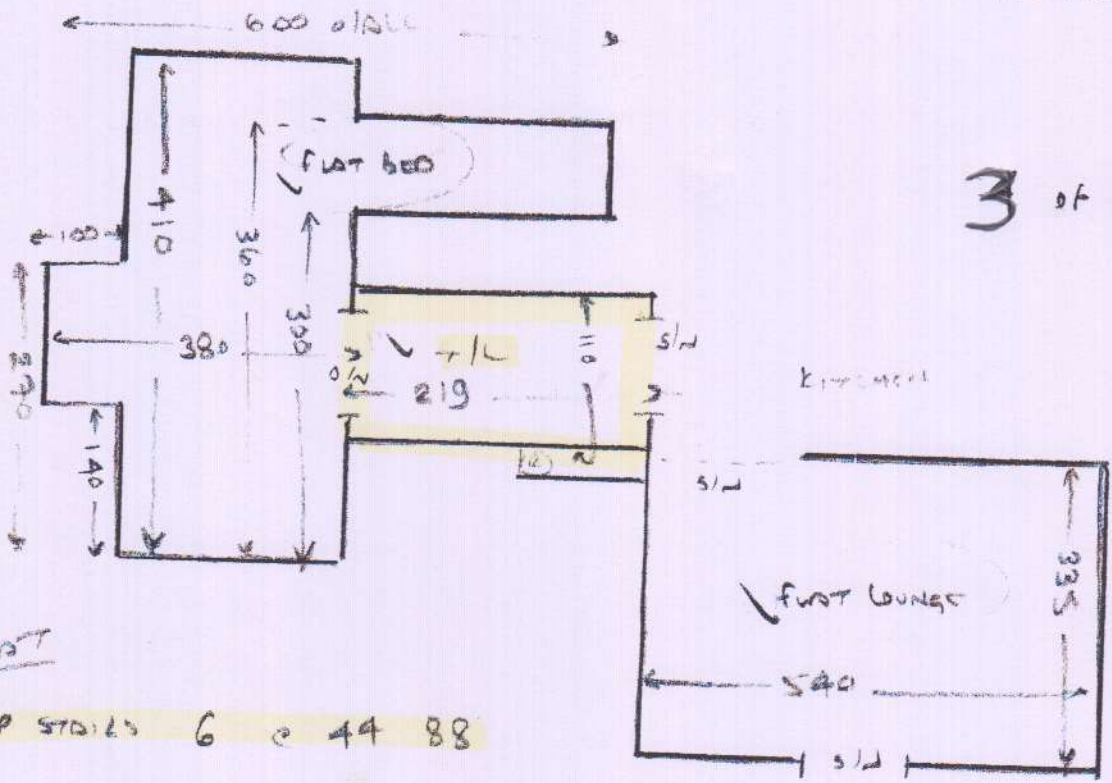

S28225
BOHEIMER

2 of 5

1.20
W/C
off of
HALL

1.00
3.00
FRONT LOUNGE FILLER

1.00
③
STPS

FLAT

S28225
BOHEIMER

3 of 5

FLAT

TOP STAIRS 6 @ 44 88

- wood floor
- no v/d
- ex u/BOARD
- 1/2 ex s/e
- mt 2 UNITS

FLAT STAIRS, LANDINGS + WC

- wood floors
- no v/d
- NEEDS s/e
- no mt

GROUND FLOOR

S28225
BOHEIMER

5 of 5

FIT AGAINST
SECURITY
GATE

Rear Lounge

- wood floor
- NO U/D
- EX 4/BOARD
- 1/2 EX GRIPPER
- MIT 2 UNITS

Hall + Steps

- wood floor
- NO U/D
- ACCESS S/E

Front Hall

- wood floor
- NO U/D
- EX 4/BOARD
- 1/2 EX GRIPPER