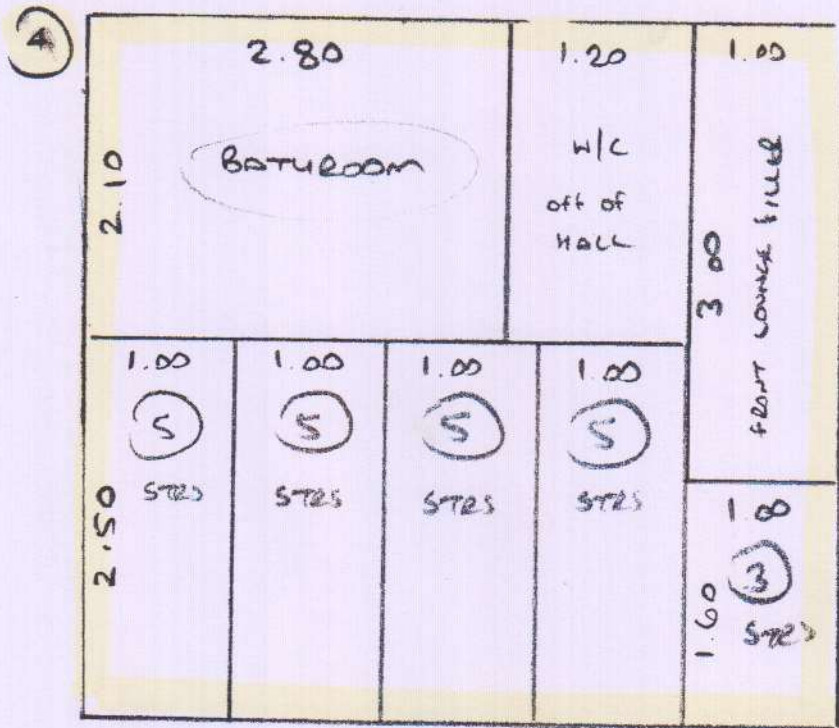

S28225
BOHEIMER

2 of 5

1.20
W/C
off of
HALL

1.00
3.00
FRONT LOUNGE FILLER

1.00
③
STPS

FLAT

S28225
BOHEIMER

3 of 5

FLAT

TOP STAIRS 6 @ 44 88

- wood floor
- no v/d
- ex u/BOARD
- 1/2 ex s/e
- mt 2 UNITS

FLAT STAIRS, LANDINGS + WC

- wood floors
- no v/d
- NEEDS s/e
- no mt

GROUND FLOOR

S28225
BOHEIMER

5 of 5

FIT AGAINST
SECURITY
GATE

Rear Lounge

- wood floor
- NO U/D
- EX 4/BOARD
- 1/2 EX GRIPPER
- MIT 2 UNITS

Hall + Steps

- wood floor
- NO U/D
- ACCESS S/E

Front Hall

- wood floor
- NO U/D
- EX 4/BOARD
- 1/2 EX GRIPPER