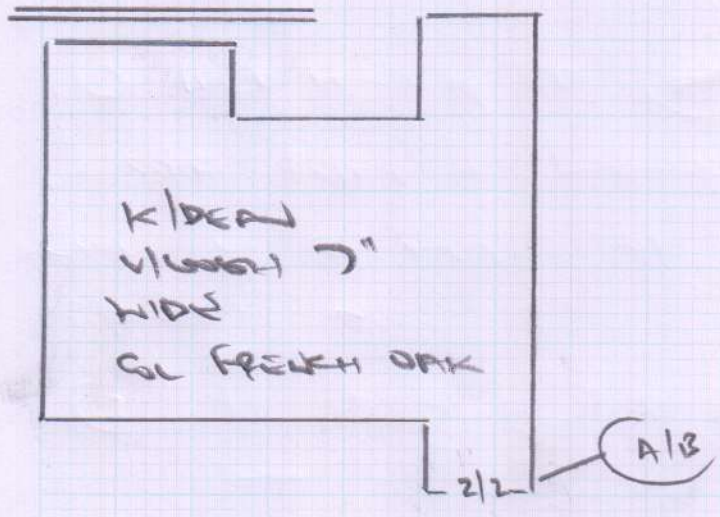

GROUND FLOOR

BATH ROOM

mrcarpet  
 Job: (S) 28248  
 Name: HOPE  
 Address:  
 24 STANTON RD  
 Tel: \*11/4/2016.  
 Sheet: of

DISPOSE OLD CORK  
 TILE  
 PUT WOOD SUB  
 FLOOR

TOP FLOOR BATHROOM

RT ANTIQ SPACIA  
 4" WIDE

GL CANOPY OAK  
 OLD - CRT ✓  
 PUT WOOD SUB FLOOR

FRONT ENTRANCE

RT SU OAK A/B W/TA NATURAL GLOSS  
 COIL MAT