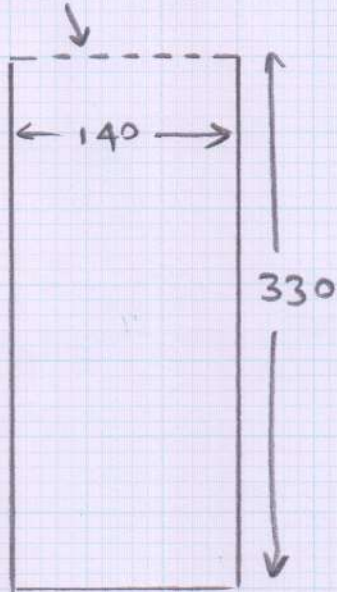

Job No: 528253

Name: STEVENS

Address:

Tel:

Sheet: of:

CUT BACK EXISTING
CARPET HERE AND
FIT SQUARE EDGE
HERE

FRONT
DOOR

CUT BEST PART OF EXISTING
COIL + SQUARE UP TO
.92 x .61cm TO LAY
OUTSIDE THE FRONT DOOR.