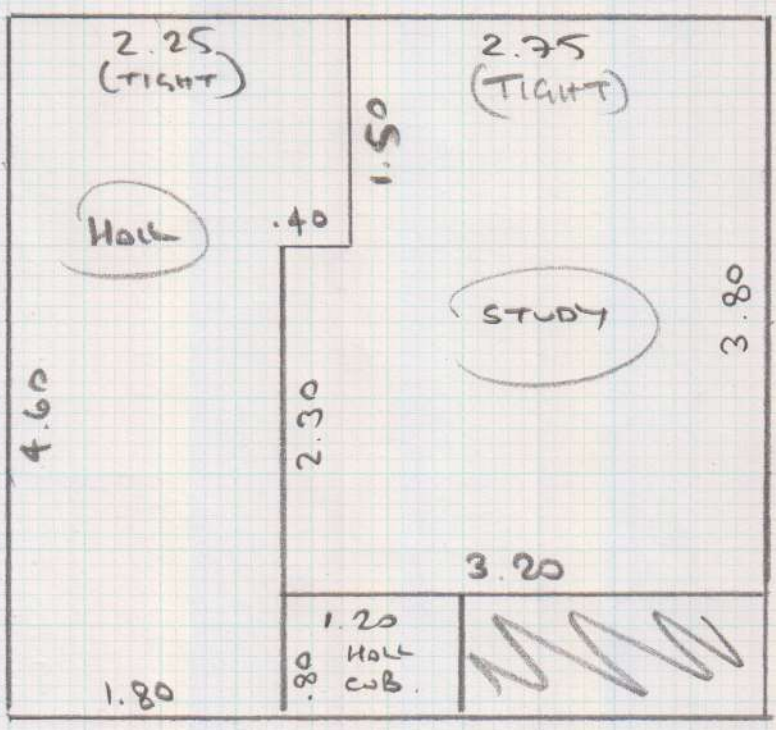

CL Plan

1

S28262

Job No:
 Name: SOLANKI
 Address: 3 Edgerton Court
 Paradise Road
 Richmond
 TW9 1LN
 Tel:
 Sheet: of

Rutland 40 RUT40E54

Plan 1) 4.60 x 5m

BEDROOM 3.60 x 5m

LOUNGE 4.40 x 5m

TOTAL m² = 63m²

Floor and ceiling with ph

1 or 2