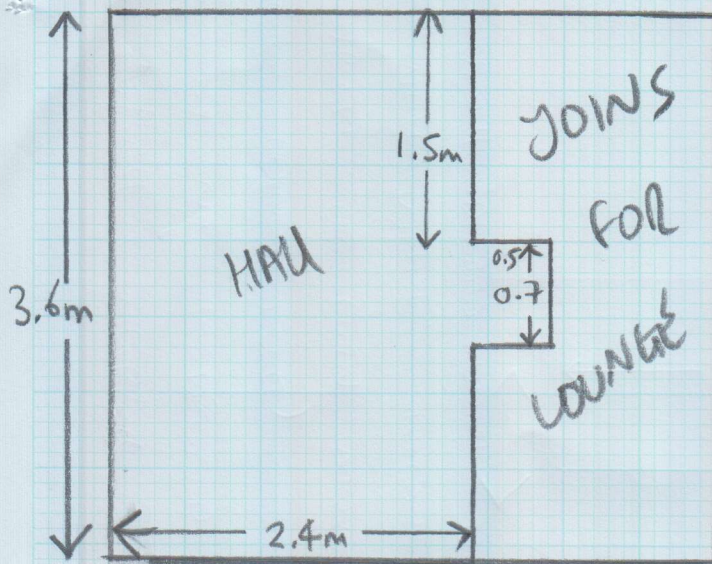

- CHANGE VINYL DISBAND ONLY (GOOD)
- VINYL WITH WHITE SILICONE BEADING
- NO UPURT OR FURN MOVE NEE (CUSTOMER PONG UPURT)
- ONTO EXISTING HANDBOARD SUBFLOOR (VINYL)
- NEW U/LAY + GRAPLER

Job No: .....

Name: .....

Address: .....

Tel: .....

Sheet: ..... of: .....

CUTTING PLAN  
3.6m x 4m

LOUNGE

o 5.1m x 4m

SIDE BED

3.15m x 4m

MAIN BED

o 4.05m x 4m

VINYL

2.10m x 4m = KITCHEN

2m x 3.05m = BATHROOM