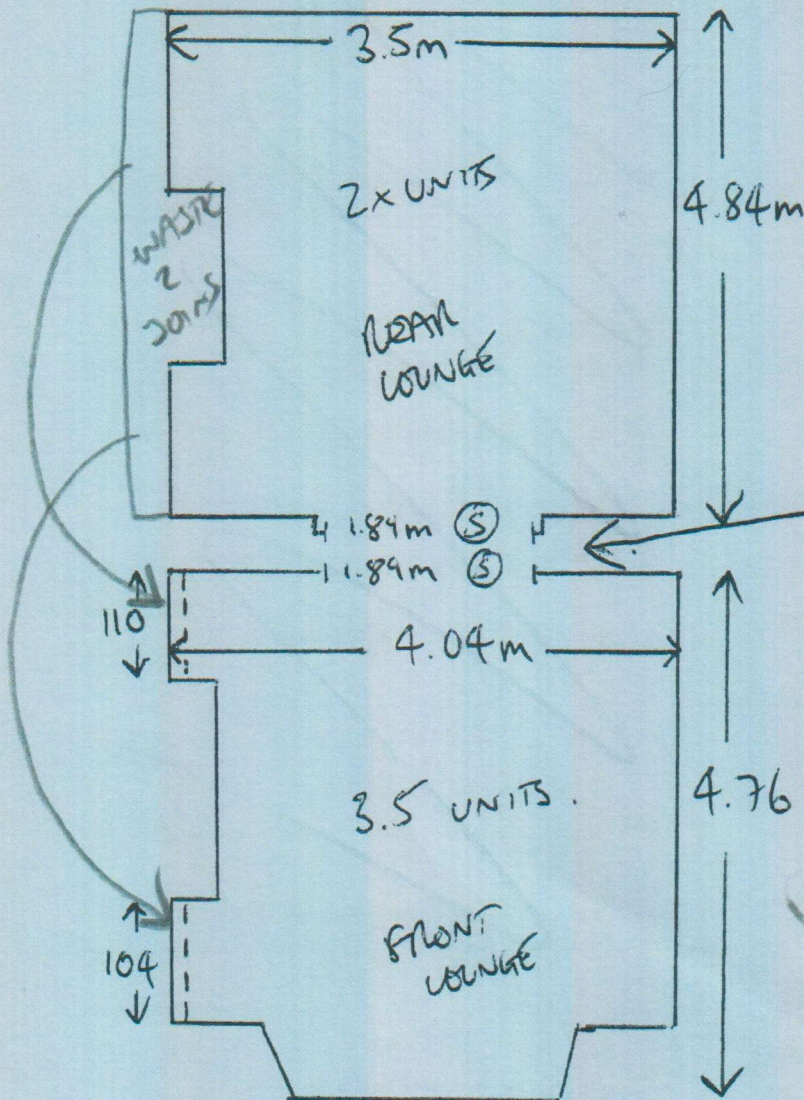

~~3rd floor unit (100)~~

~~2.5m x 2.42m~~

~~100 - 100 - 100 - 100 - 100 - 100~~

~~OPTION 2 (NOT 60-60)~~

UPDAT NEW
NEW U/LAY
FURN MOVE

SLIDING DOORS
(ROOM SEPERATE)

~~BASE @~~
~~1.50m~~

REAR LOUNGE =
4.95m x 4m
FRONT LOUNGE =
4.85m x 4m