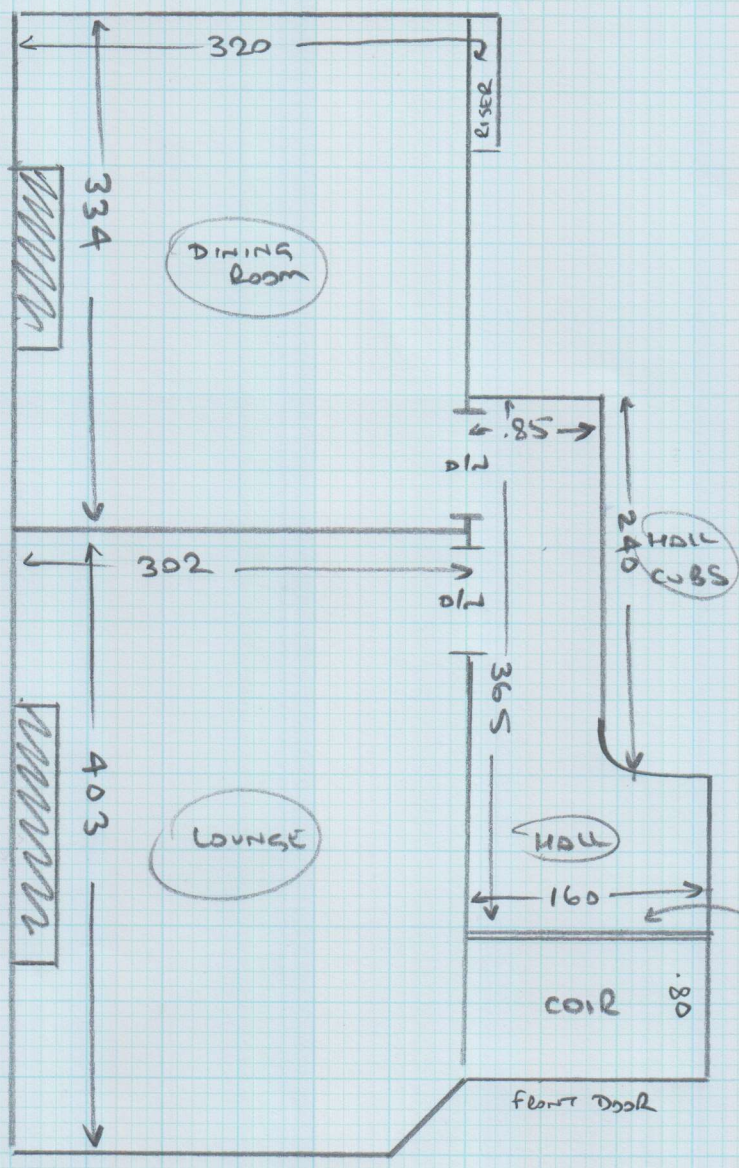

Job No: (S 28287)
 Name: NENBERY
 Address: AVAL 714
 Tel:
 Sheet: ① of ①

PHONE
 MOBILE
 20 MINS
 AWAY ✓

- ✓ Dining Room 3.50 x 4m
- ✓ Plan ① 5.50 x 4m
- 9.00 x 4m
- ✓ ~~Bed Room~~ 4.25 x 4m
 Applied 36m²