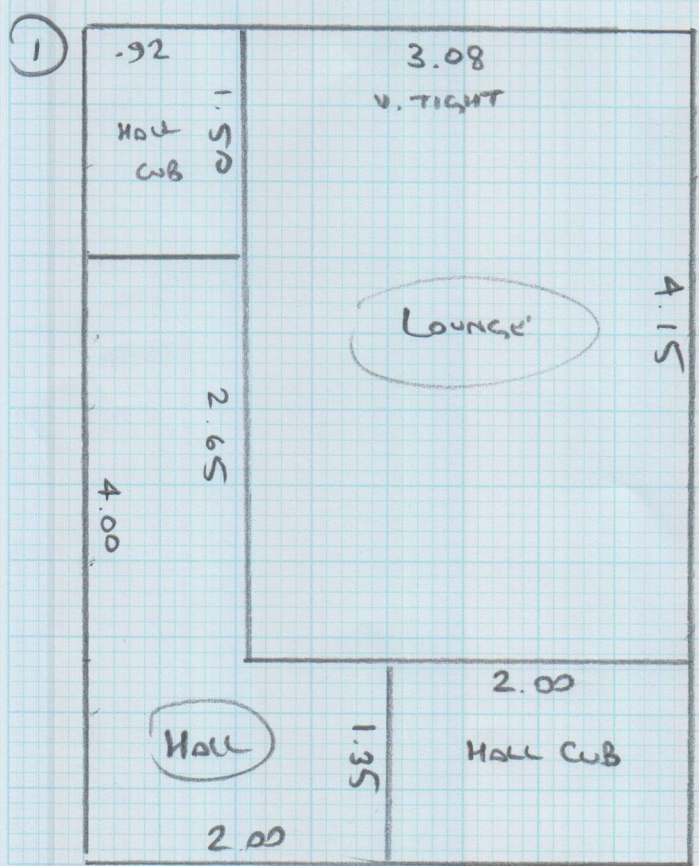

Job No: (S 28287)
 Name: NENBERY
 Address: AVAL 714
 Tel:
 Sheet: ① of ①

PHONE
 MOBILE
 20 MINS
 AWAY ✓

- ✓ Dining Room 3.50 x 4m
- ✓ Plan ① 5.50 x 4m
- 9.00 x 4m
- ✓ ~~Bed Room~~ 4.25 x 4m
 Applied 36m²