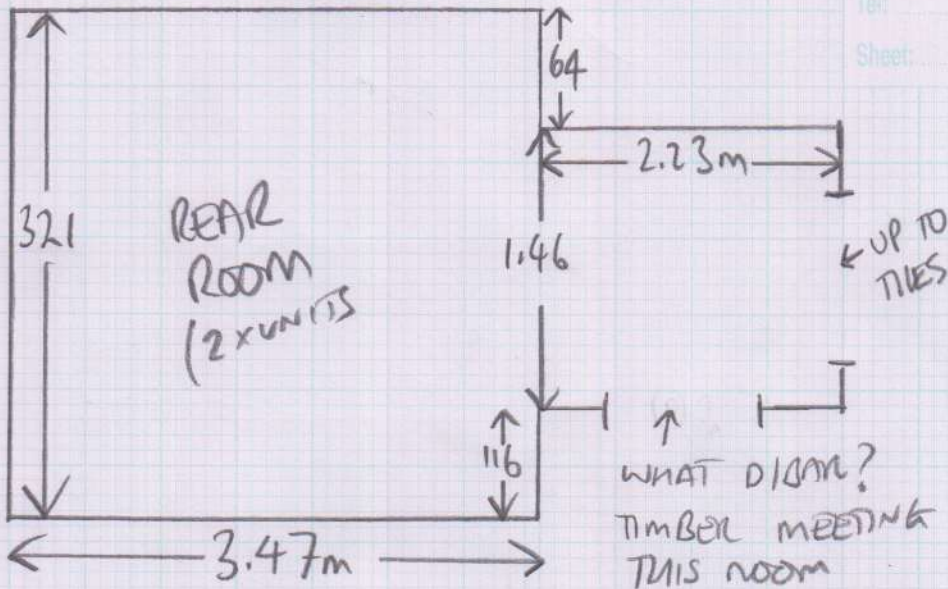

Job No:

Name:

Address:

Tel:

Sheet: of:

5.80 m x 4m

NEW ULAY + GRIPPER (LOW) BOTH ROOMS
CHROME FINISH DIBANS