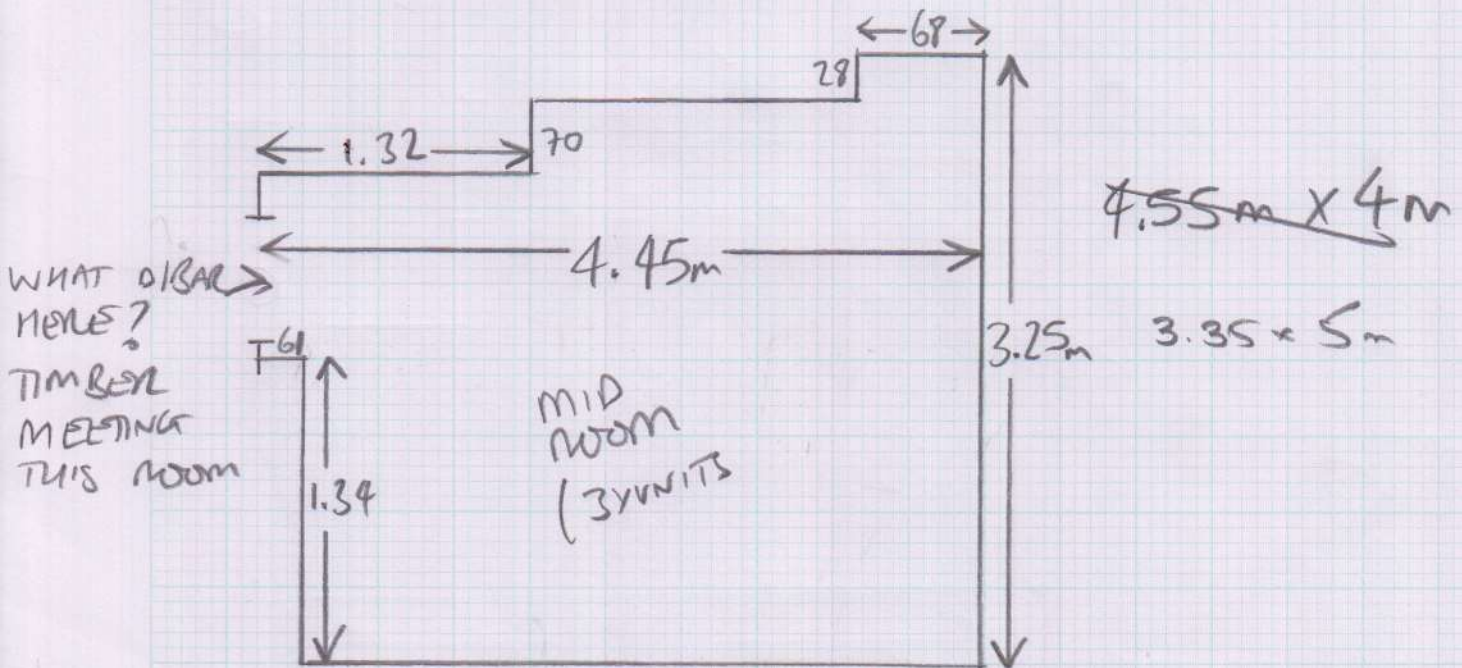

Job No:

Name:

Address:

Tel:

Sheet: of:

5.80 m x 4m

NEW ULAY + GRIPPER (LOW) BOTH ROOMS
CHROME FINISH DIBANS