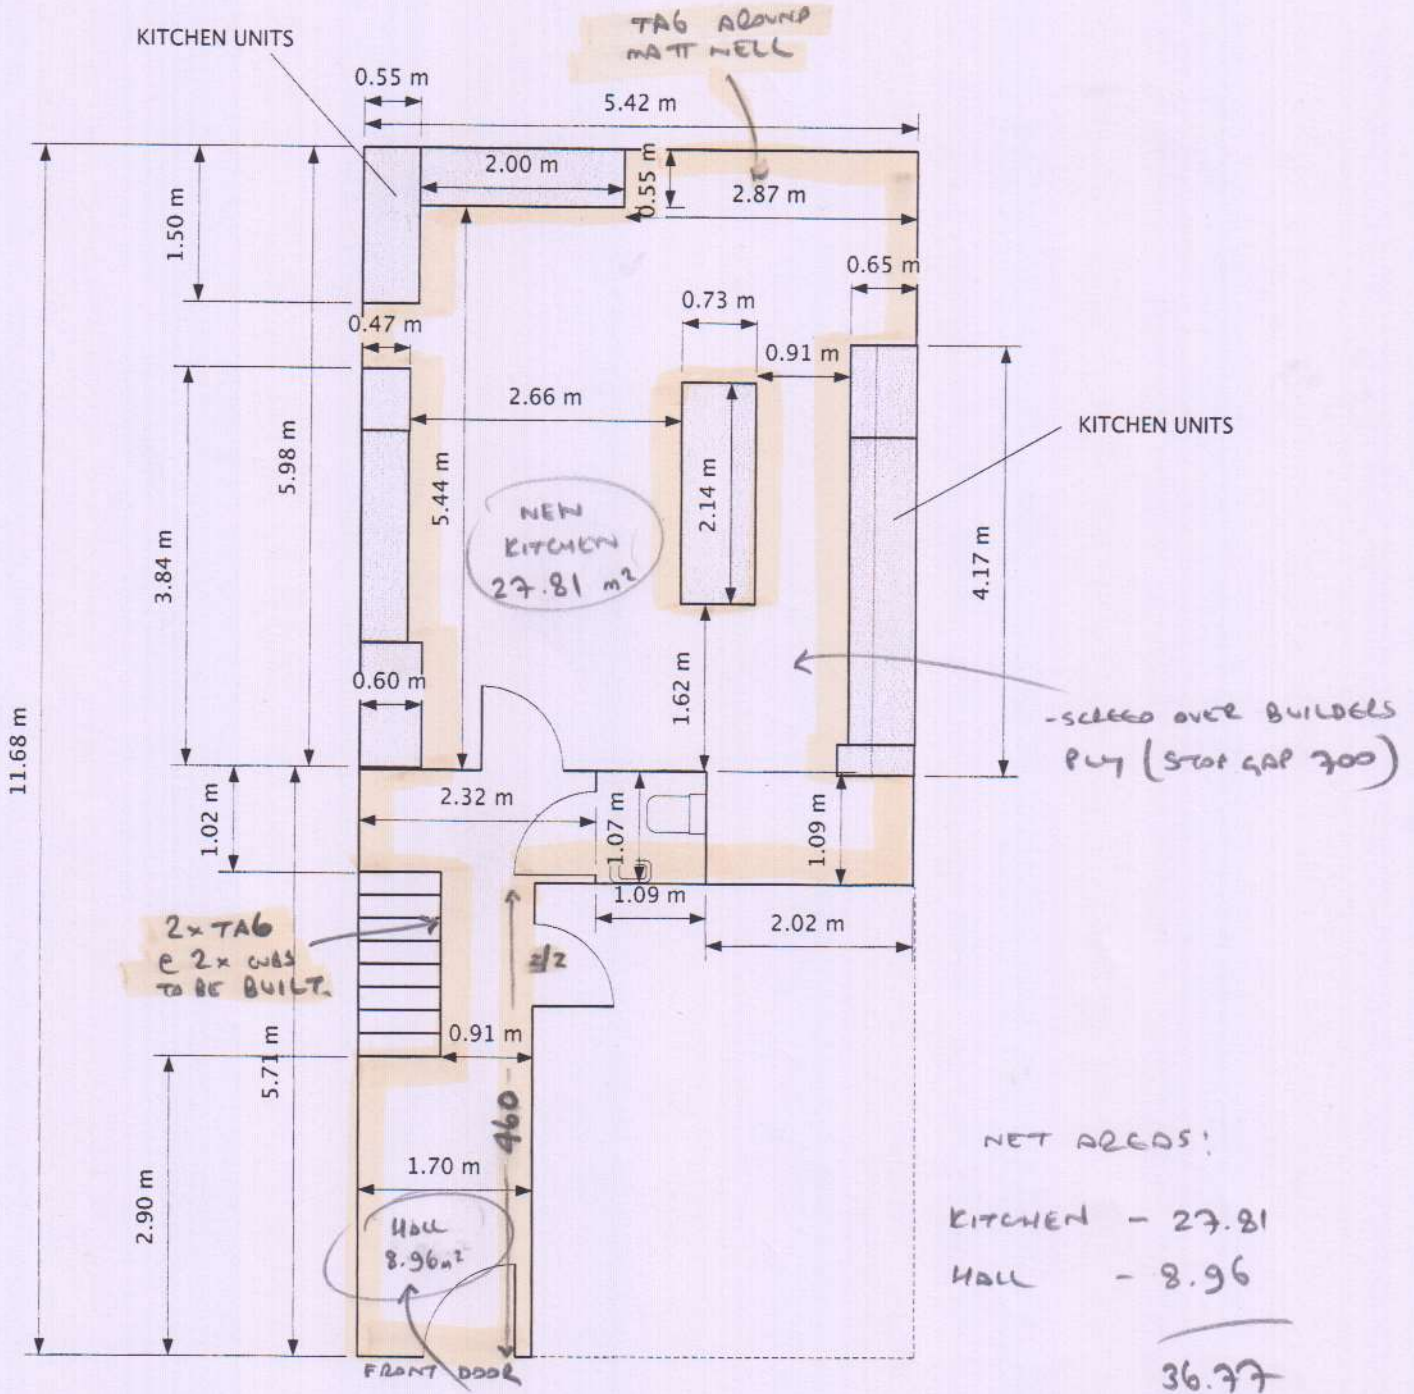

S28364

CHILTON

ANTHONY CHILTON
20 Glendower Road
Karndean - Van Gough

- WOOD FLOOR
- NEEDS PLY
- SCREED 700 OVER PLY