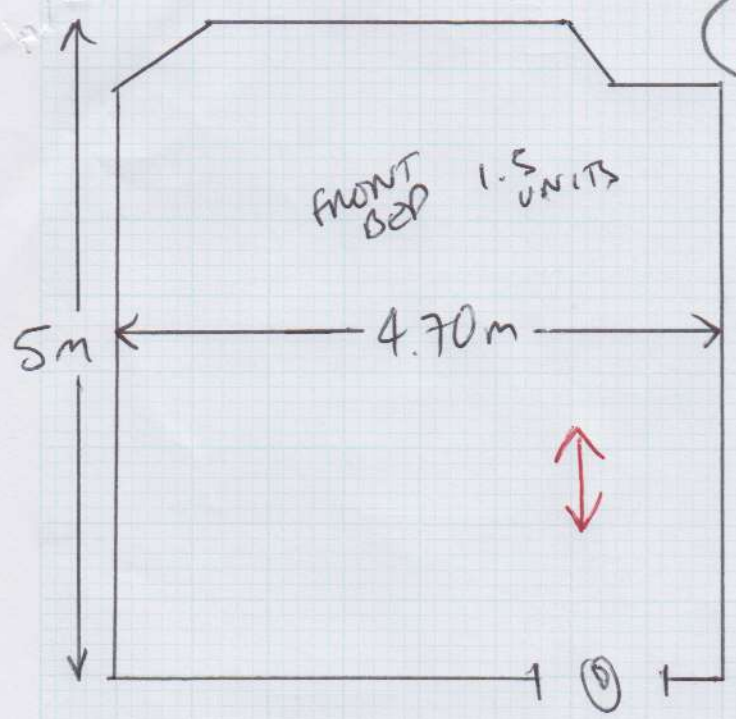

Job No: (S 28450)
Name: HAFE
Address: PT U
1417 - T/LOWERS
Dover,
Tel:
Sheet: (1) of OF(2)

- ✓ ALL NEW SLEDGE
- ✓ FRESH
- ✓ 100m Y/A

PT U
KEYS AT
STEEN

PART 2
1st / All
2017

Job: (5) 28450
Name: HDARE
Address: PT (2)
Tel: (2) BEDS 2/17
1st floor
Sheet: (2) of (2)
FRONT BED
5.1m x 5m

(2) BEDS
51m
VICTORIA TWIST
6L GOL INOPY.

MID BED
4.2m x 4m

NISHAN DIBAKI
10m ✓
P/LET PAPER ✓
NEW SITE ✓
(101 2997)
BEN -

~~REAR~~
~~EXIST GOLD DOOR BARS~~
NEW U/WAY