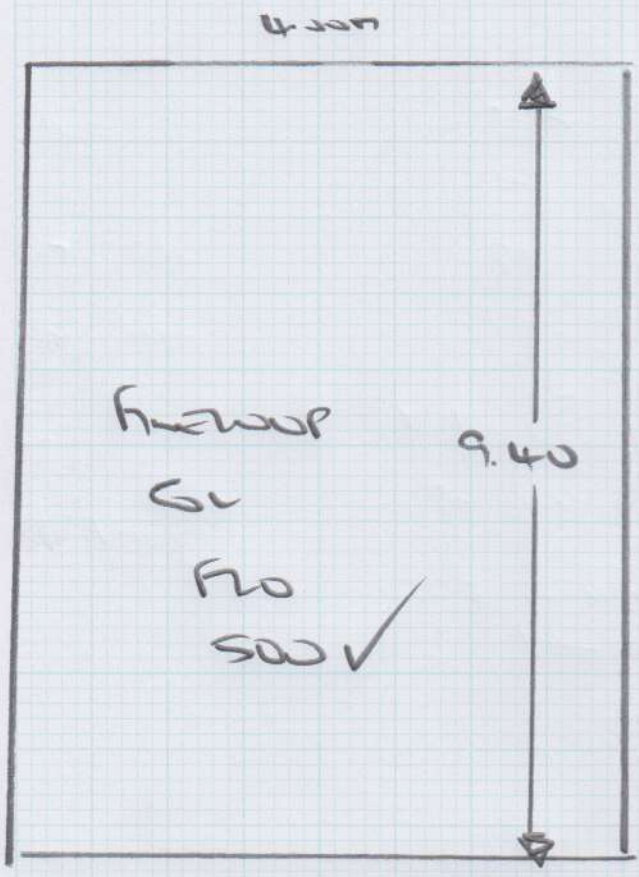

Job No: (S 28450)
Name: HAFE
Address: PT U
1417 - T/LOWERS
Dover,
Tel:
Sheet: (1) of OF(2)

- ✓ ALL NEW SLEDGE
- ✓ FRESH
- ✓ 100m Y/A

PT U
KEYS AT
STEEN

PART 2
1st / All
2017

Job: (5) 28450
Name: HDARE
Address: PT (2)
Tel: (2) BEDS 2/17
1st floor
Sheet: (2) of (2)
FRONT BED
5.1m x 5m

(2) BEDS
51m
VICTORIA TWIST
6L GOL INOPY.

MID BED
4.2m x 4m

NISHAN DIBAKI
10m ✓
P/LET PAPER ✓
NEW SITE ✓
(101 2997)
BEN -

~~REAR~~
~~EXIST GOLD DOOR BARS~~
NEW U/WAY