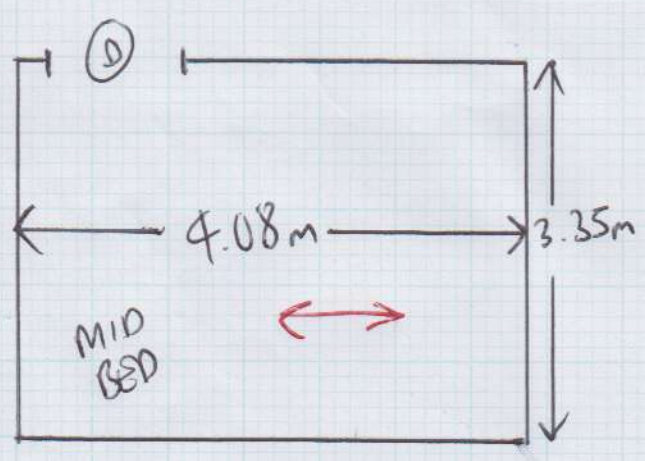

Job No: (S 28450)
Name: HAFE
Address: PT U
1417 - T/LOWERS
Dover,
Tel:
Sheet: (1) of OF(2)

- ✓ ALL NEW SLEDGE
- ✓ FRESH
- ✓ 100m Y/A

PT U
KEYS AT
STEEN

PART 2
1st / All
2017

Job: (5) 28450
Name: HDARE
Address: PT (2)
Tel: (2) BEDS 2/17
1st floor
Sheet: (2) of (2)
FRONT BED
5.1m x 5m

(2) BEDS
51m
VICTORIA TWIST
6L GOL INOPY.

MID BED
4.2m x 4m

NISHAN DIBAKI
10m ✓
P/LET PAPER ✓
NEW SITE ✓
(101 2997)
BEN -

~~REAR~~
~~EXIST GOLD DOOR BARS~~
NEW U/WAY