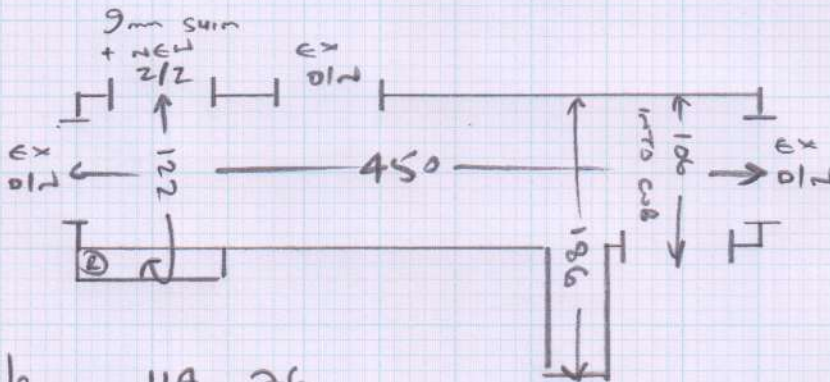

2.20 x 5m LANDING

Job No: 528458

Name: Ramadan

Address:

Tel:

Sheet: of:

SEE W/HOUSE FOR CARPET
FOR STAIRS THAT ALAN
RETURNED LAST WEEK.

LAYOUT.

1/2	114	76
11 @	42	76
B/L	42	90