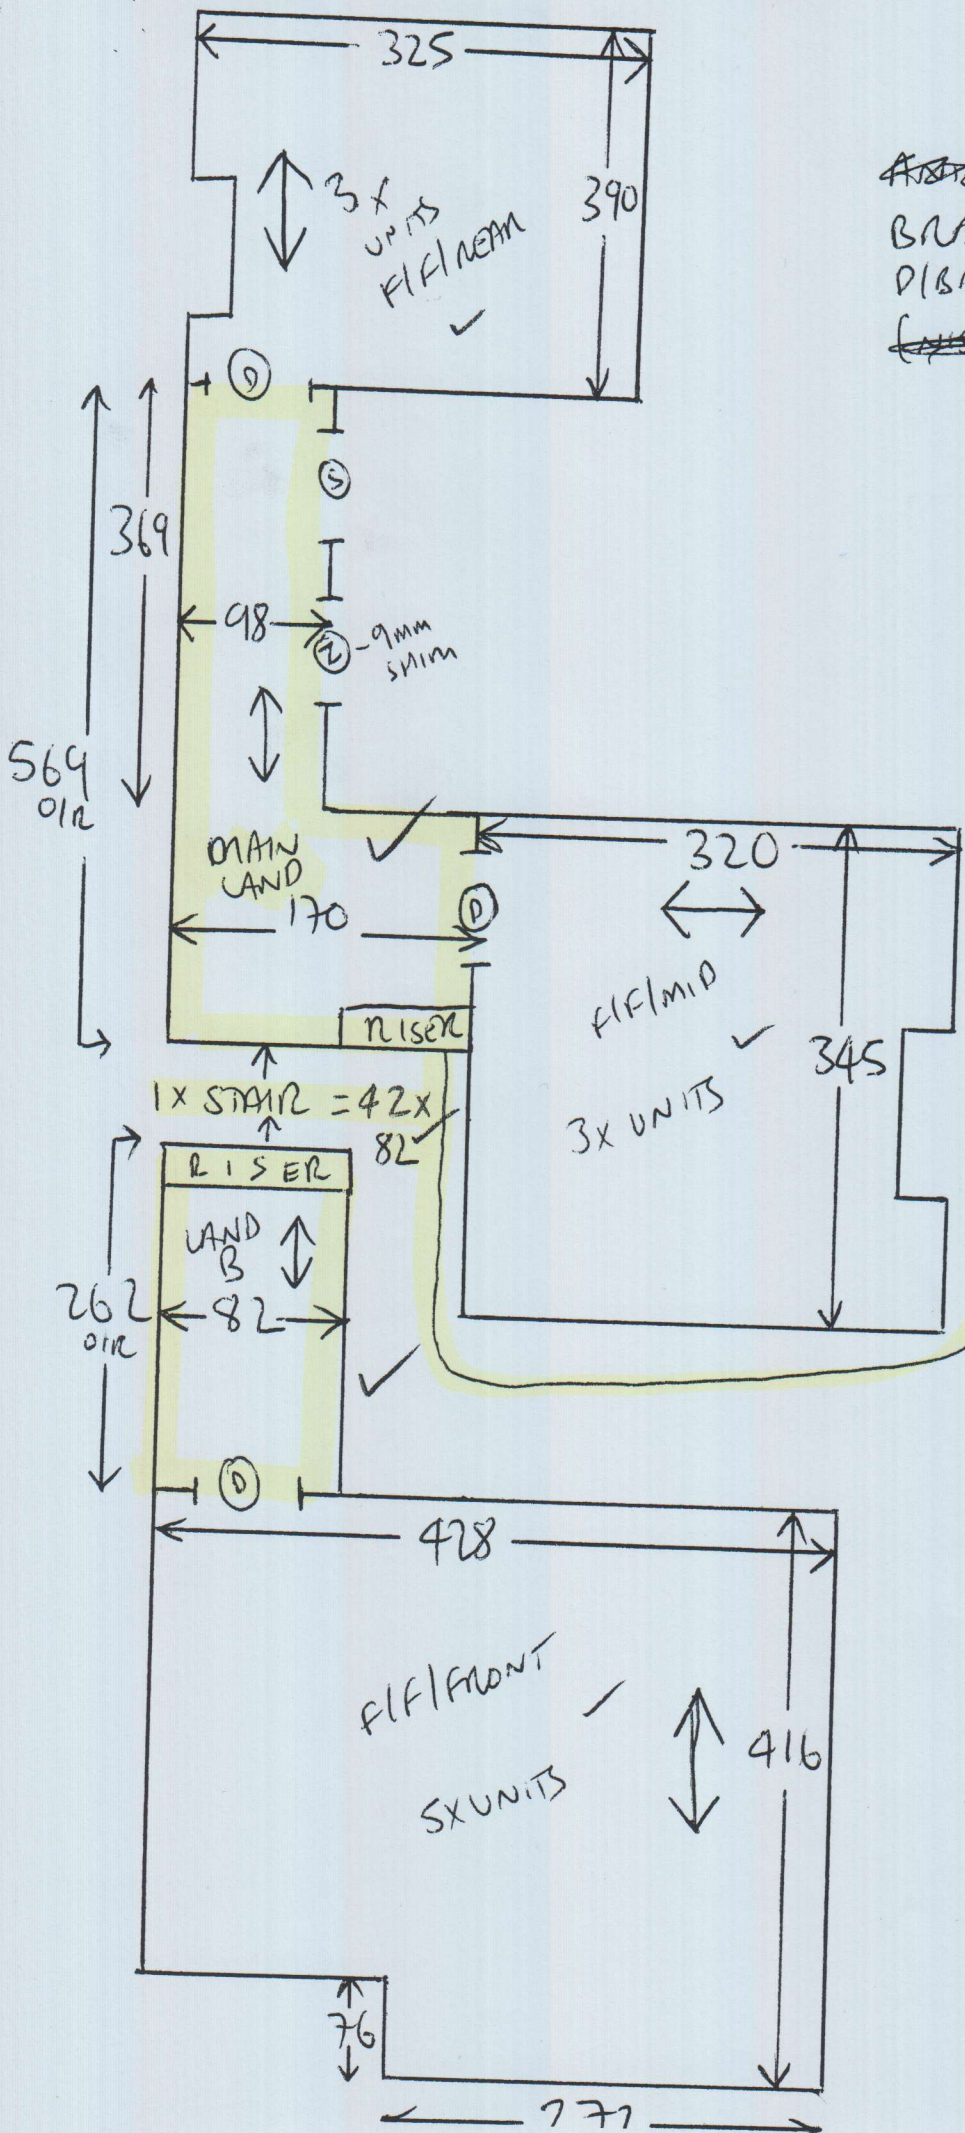

S28464
MEASURES

WOOL HERRINGBONE

COLOUR FAWN

~~TOP FRONT BED 2.55 x 4m~~

PLAN ① 6.00 x 4m

PLAN ② 2.50 x 4m

WOOL MCKENZIE

COLOUR BARLEY

TOP FRONT A 4.70 x 5m
(JOINS FROM WASTE)
(SEE LAYOUT)

TOP FRONT B 3.20 x 4m

PHASE ②

TOP FRONT BED, STAIRS
+ LANDINGS,

+ COIR MAT @ FRONT DOOR

~~BRASS~~
 BRASS
 P/BARS (NOT GOLD)
~~(?)~~

→ 10x STAIRS = ✓
 43 x 75
 W4 ✓ = 60 x 85
 W5 ✓ = 65 x 80
 B/N 2 ✓ = 80 x 113

1.36 x 1.52
 COIL TO
 FLOOR