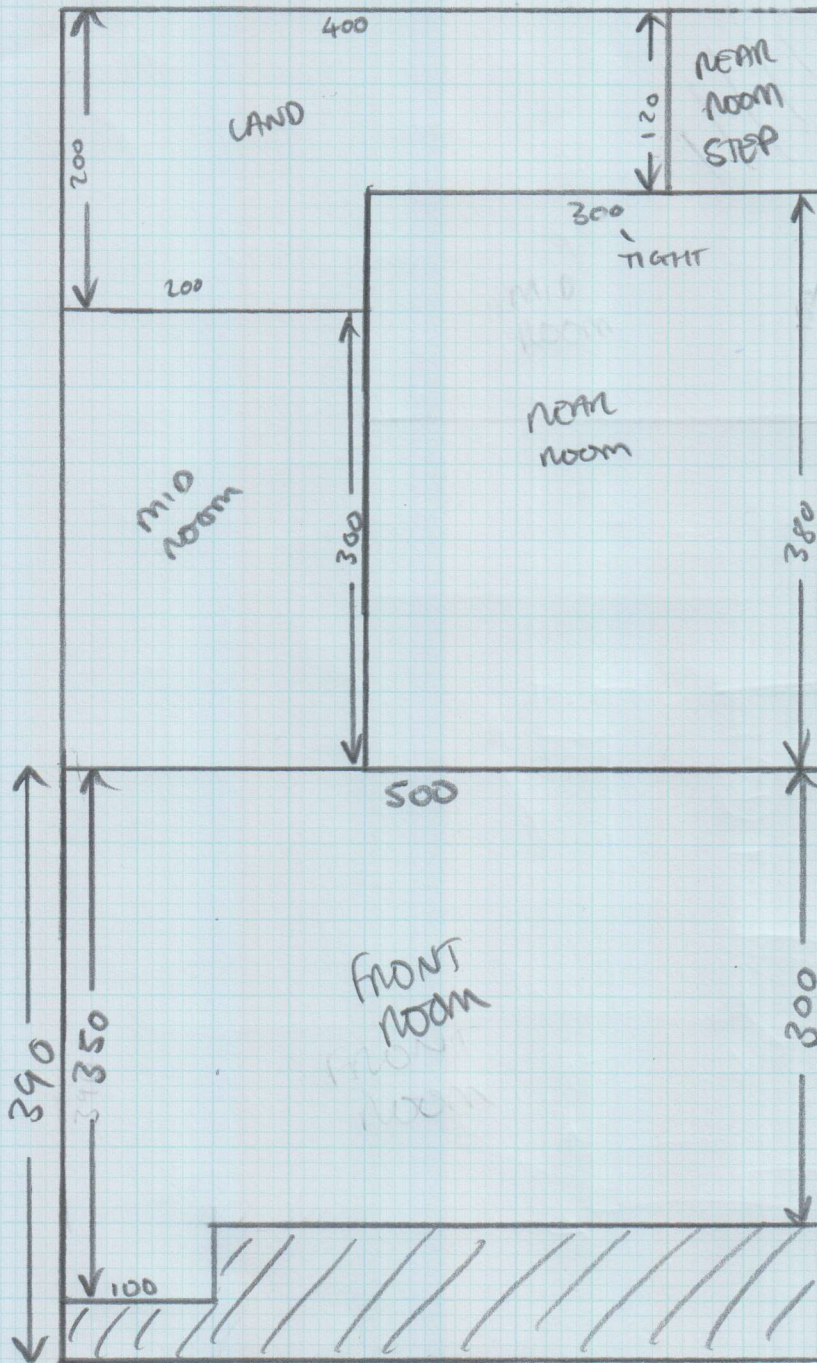

SILVER DOOR HANDLES

~~BOARD~~ EN ENGINEERED WOOD BEING  
UPROOTED EVERY WHERE EXCEPT  
REAR ROOM.

ONTO EXISTING ENGINEERED IN  
REAR ROOM.

SITE VISIT REQ 1 WOOD 134

FITTING TO CHECK TWO  
NOSIALS ARE OKAY  
TO FIT OVER

Job No: \_\_\_\_\_  
Name: \_\_\_\_\_  
Address: \_\_\_\_\_  
Tel: \_\_\_\_\_  
Sheet: \_\_\_\_\_ of: \_\_\_\_\_

Job No: .....

Name: .....

Address: .....

Tel: .....

Sheet: ..... of: .....

8.9m x 5m