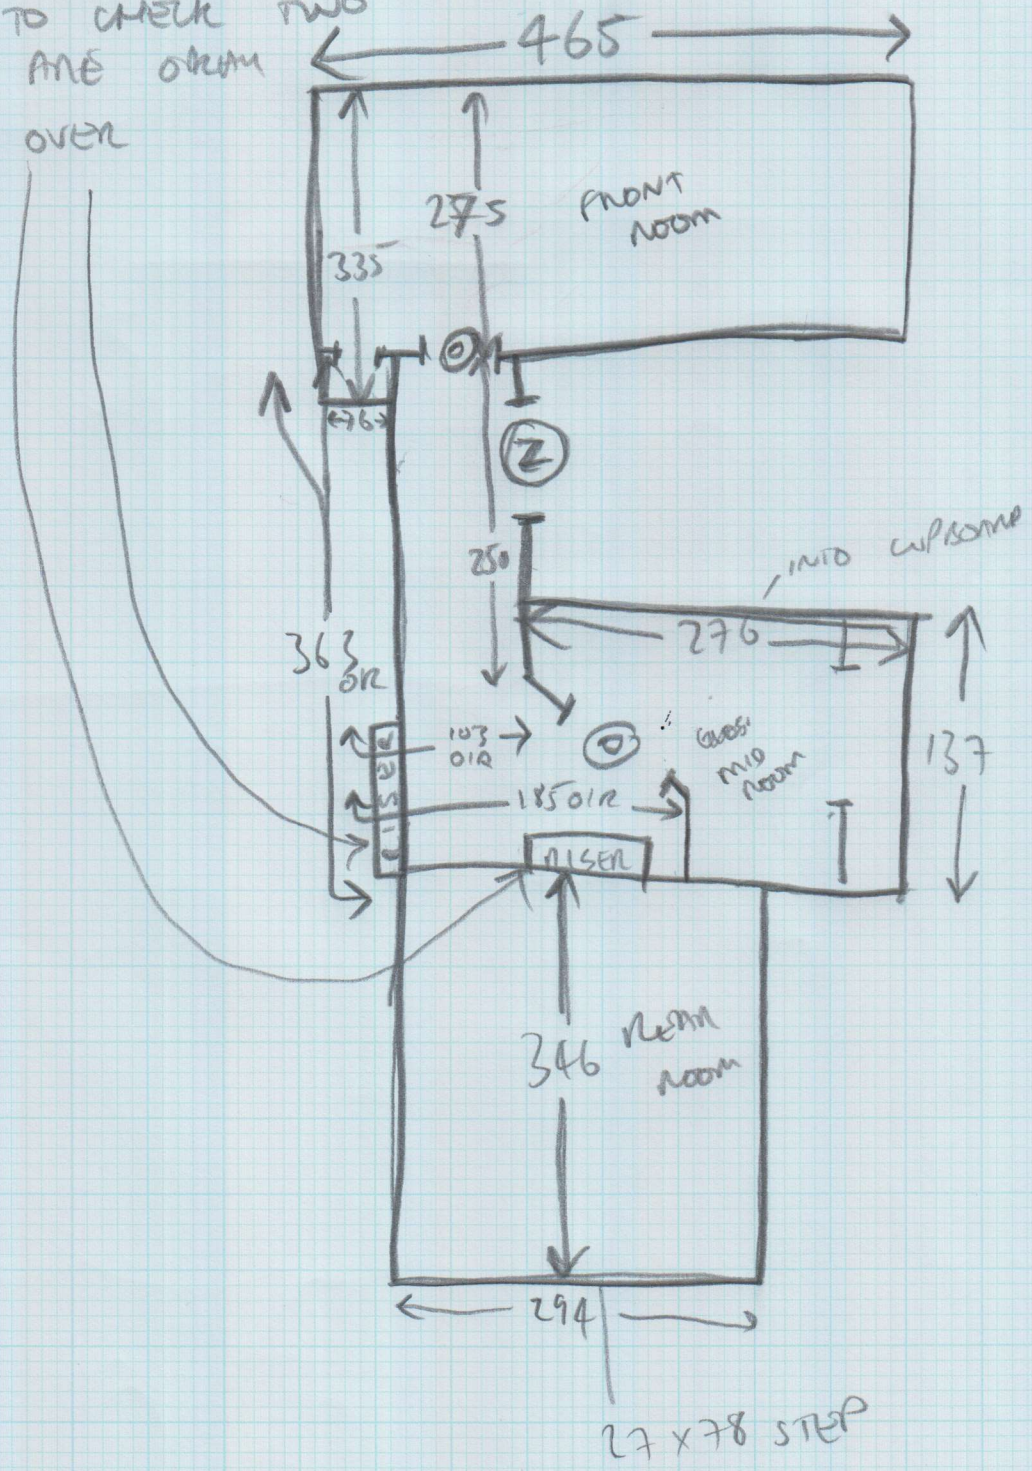

SILVER DOOR HANDLES

~~BOARD~~ EN ENGINEERED WOOD BEING  
UPROOTED EVERY WHERE EXCEPT  
REAR ROOM.

ONTO EXISTING ENGINEERED IN  
REAR ROOM.

SITE VISIT REQ 1 WOOD 134

FITTING TO CHECK TWO  
NOSIALS ARE OKAY  
TO FIT OVER

Job No: \_\_\_\_\_  
Name: \_\_\_\_\_  
Address: \_\_\_\_\_  
Tel: \_\_\_\_\_  
Sheet: \_\_\_\_\_ of: \_\_\_\_\_

Job No: .....

Name: .....

Address: .....

Tel: .....

Sheet: ..... of: .....

8.9m x 5m