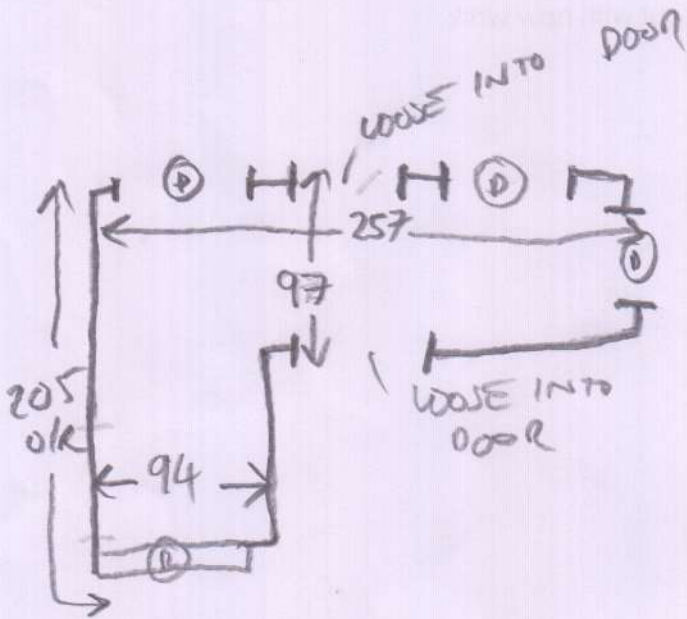

528580
McNeill

LAYOUT

BUILT IN
WARDROBES

NEW CARPET

$4.25 = 4m$

LANDING SIZES
FOR RE-ADAPTION

ADAPT/FIT CUSTOMERS
OWN CARPET