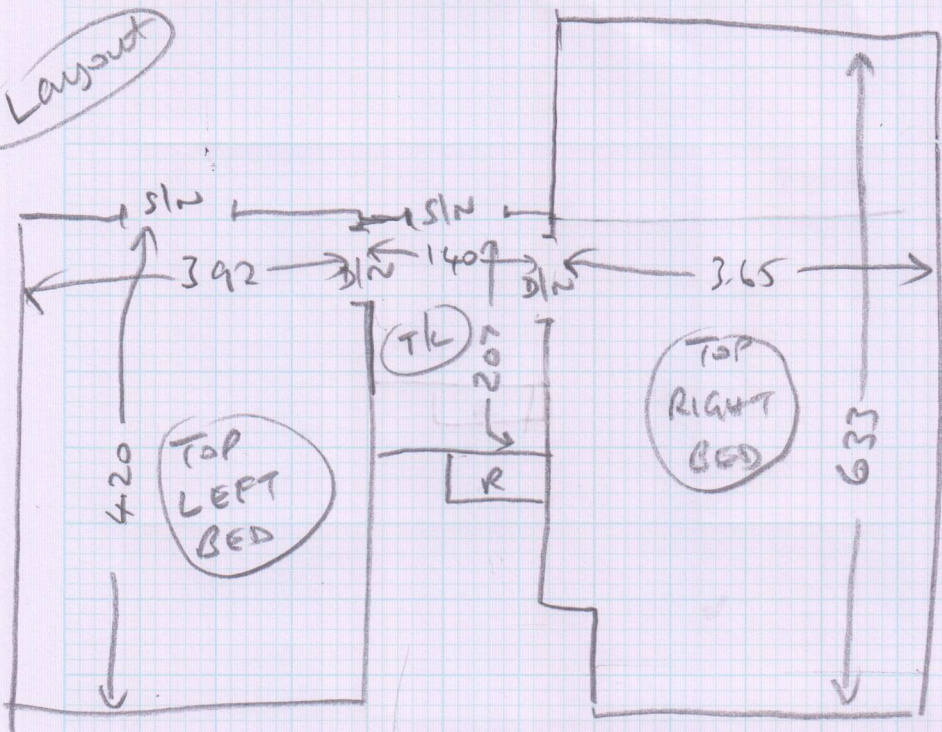

Layout

mrcarpet
S28591

Job: MR G. EVERETT
 Name: 45 Westmoreland Road
 Address: Barnes
 SW13 9RZ

Tel: _____

Sheet: _____ of: _____

COTSWOLD

BROOKHAMPTON

- 650 x 4
- 435 x 4
- 150 x 4

1001