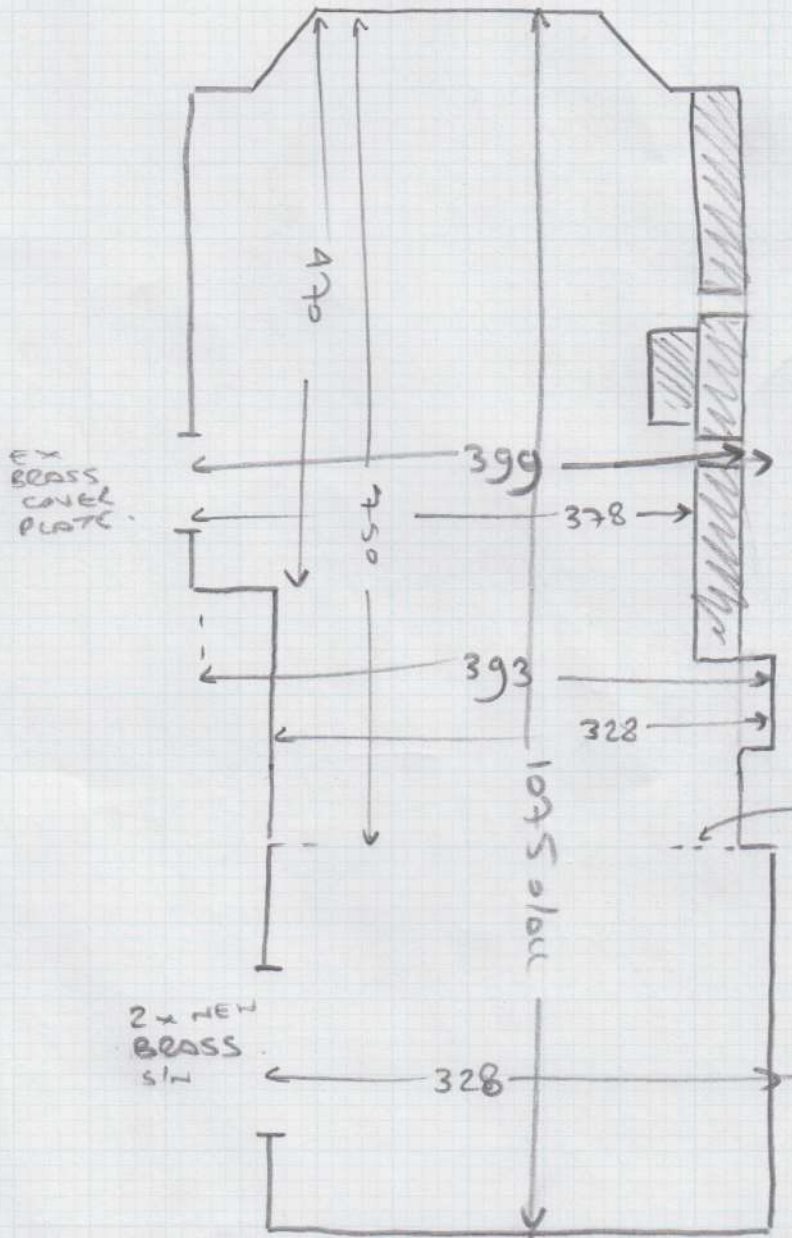

LAYOUT ONLY, **NET MEASURE**

mrcarpets  
 No: 528549  
 Name: METTA  
 Address: Billy 4/8 SW3 4, 5 + 6  
 Tel: ☺ or ☺  
 Sheet: ☺ or ☺

-WOOD FLOOR  
 -NO UP  
 -NEEDS S/E  
 -1/2 3 UNITS

BI FOLD DOOR

Quote on  
 BELGRAVE 168

$10.85 \times 4m$