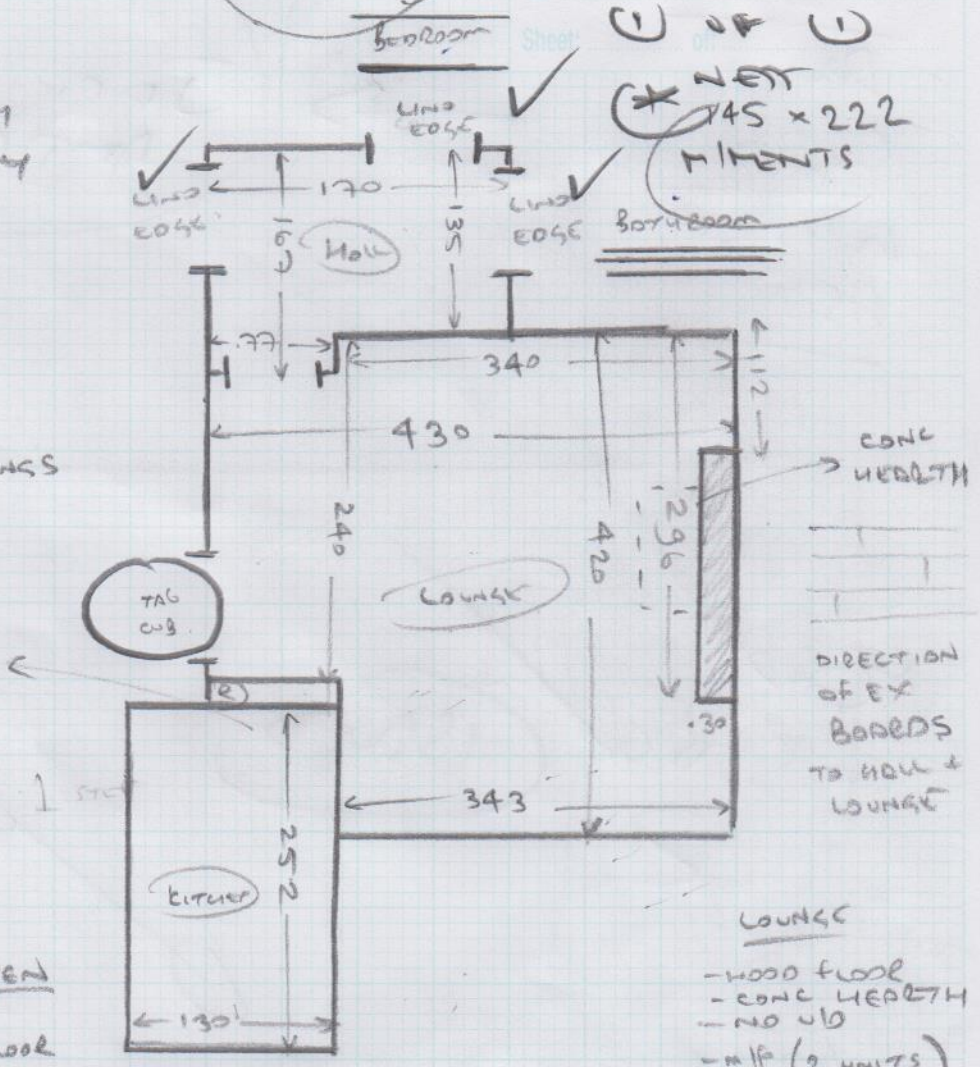

Fit Bedroom CPT
USING
3.65 x 4

Boston
22
Bed Room
3.89 x 3.53
NET

mrcarpets
Job No: S 28614
Name: HOLLLEY
Address: Kew Street 2218
Tel:
Sheet: (1) of (1)

Hall
- u/l ply
- fit ply

NET
3.45 x 2.22
FITMENTS

STEPS
- wood floor
- needs nosings

RISER 20 87
TREAD 35 87
RISER 20 87

KITCHEN
- wood floor
- needs ply

8 PKY OF MODULO

Fit ✓ HALL
✓ BATHROOM
✓ LOUNGE
✓ KITCHEN

NETT AREAS:
- HALL 2.84
- KITCHEN 3.27
- LOUNGE 16.50
- BATHROOM 3.22