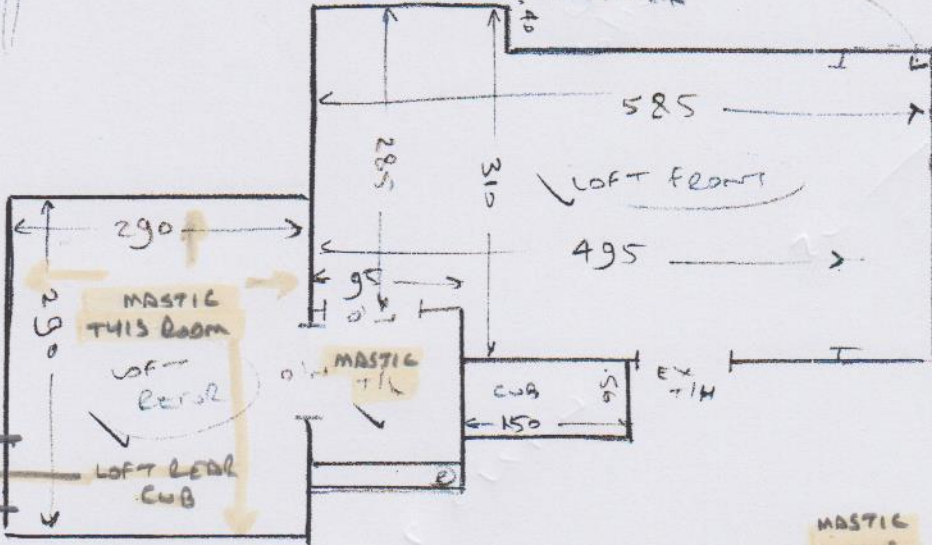

- wood floor
- w/d cpt
- ex s/c

S 28706

COOPER

LOFT

- Room is full of furniture whilst decorating. Discuss with customer INTO EDGES CURBS

Real

- wood floor
- w/d cpt
- ex s/c
- no lift

LOFT STAIRS

✓ T/C	120	90
✓ W1	57	85
✓ W2	60	105
MASTIC THESE STAIRS		
✓ W3	77	110
✓ W4	60	72
✓ T/C	45	72
✓ W5	57	80
✓ W6	60	105
✓ B/L 1		
✓ CAP	37	110
✓ Bando	25	105

Phase 1

fit LOFT BEAR CURB WITH UPLIFT THAT CUSTOMER HAS, MASTIC LOFT BEAR BED, T/L + LOFT STAIRS

1st Floor

- wood floor
- w/d cpt
- ex s/c
- lift 2 main 2 units

MAIN STAIRS

✓ 3	12 @	43	75
✓ B/L 2	45	90	
B/L 3			
✓ CAP	50	87	
✓ BANDO	30	105	