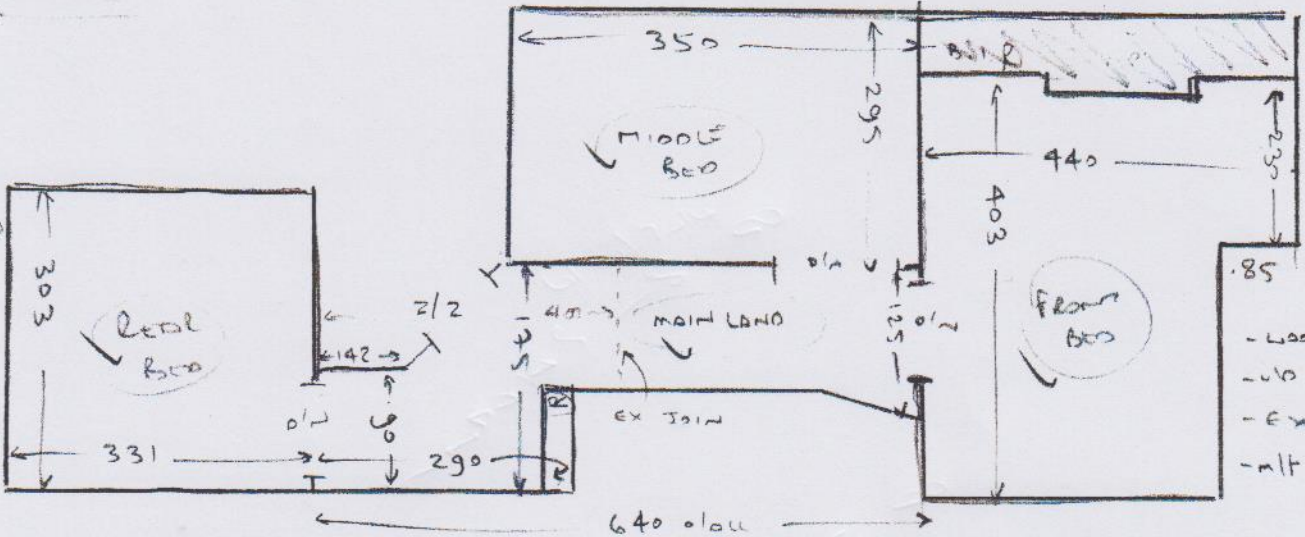

- wood floor
- w/d cpt
- ex s/c

S 28706

COOPER

LOFT

- Room is full of furniture whilst decorating. Discuss with customer INTO EDGES CURBS

Real

- wood floor
- w/d cpt
- ex s/c
- no lift

LOFT STAIRS

✓ T/C	120	90
✓ W1	57	85
✓ W2	60	105
MASTIC THESE STAIRS		
✓ W3	77	110
✓ W4	60	72
✓ T/C	45	72
✓ W5	57	80
✓ W6	60	105
✓ B/L 1		
✓ CAP	37	110
✓ Bando	25	105

Phase 1

fit LOFT BEAR CURB WITH UPLIFT THAT CUSTOMER HAS, MASTIC LOFT BEAR BED, T/L + LOFT STAIRS

1st Floor

- wood floor
- w/d cpt
- ex s/c
- lift 2 main 2 units

MAIN STAIRS

✓ 3	12 @	43	75
✓ B/L 2	45	90	
B/L 3			
✓ CAP	50	87	
✓ BANDO	30	105	