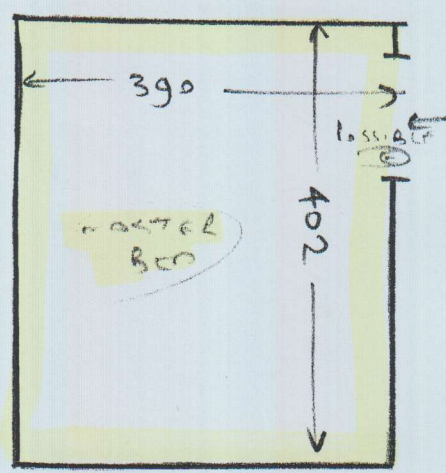

528717

BUNNETT

- wood floor
- u/d cpt
- ex s/e

- mlt 2 units  
 CUSTOMER TO  
 CLEAR OUT TOYS  
 AS AGREED

CARPET IS  
 A 2.90 x 5m

- wood floor
- u/d cpt
- ex s/e

- mlt 2 units  
 CUSTOMER TO  
 CLEAR ROOM  
 OF TOYS AS  
 AGREED.

CARPET IS  
 A 3.10 x 5m

ALL EXISTING  
 ALL S/E  
 POSSIBLE

- wood floor
- u/d cpt
- ex s/e
- mlt 3 units

CARPET IS A 4.10 x 5m

FITTINGS

20-10 = BEDROOM 2

21-10 = BEDROOM 3

25-10 = MASTER BEDROOM