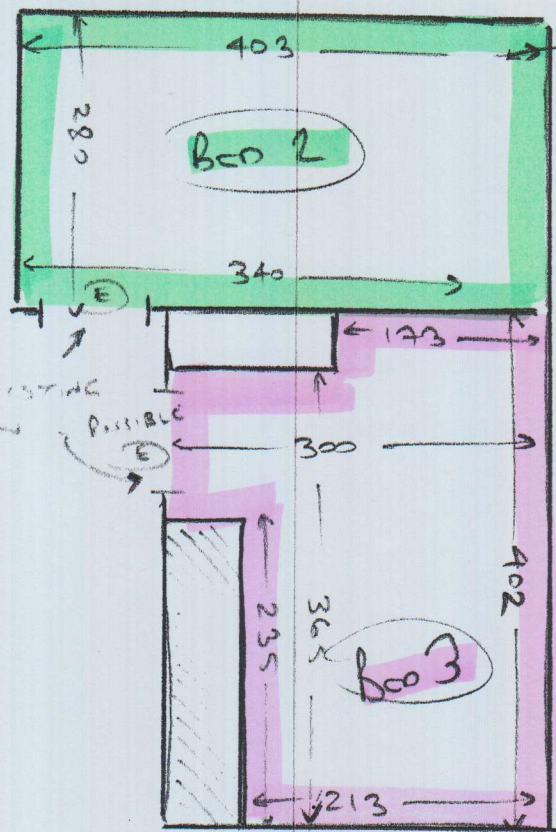

528717

BUNNETT

- wood floor
- u/d cpt
- ex s/e

- mlt 2 units  
 CUSTOMER TO  
 CLEAR OUT TOYS  
 AS AGREED

CARPET IS  
 A 2.90 x 5m

- wood floor
- u/d cpt
- ex s/e

- mlt 2 units  
 CUSTOMER TO  
 CLEAR ROOM  
 OF TOYS AS  
 AGREED.

CARPET IS  
 A 3.10 x 5m

ALL EXISTING  
 ALL S/E  
 POSSIBLE

- wood floor
- u/d cpt
- ex s/e
- mlt 3 units

CARPET IS A 4.10 x 5m

FITTINGS

20-10 = BEDROOM 2

21-10 = BEDROOM 3

25-10 = MASTER BEDROOM