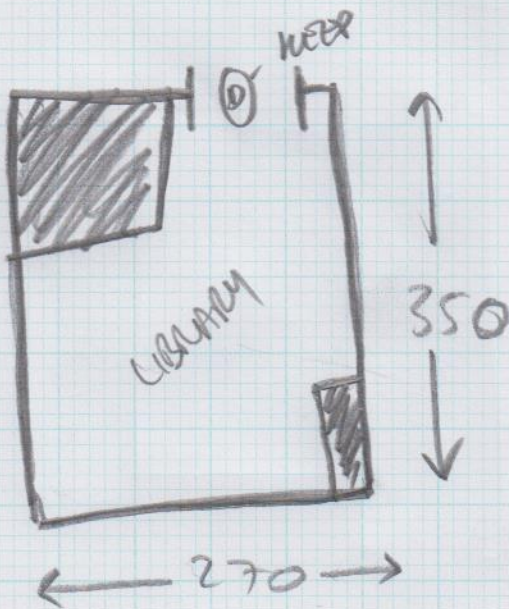

①

Job No: \_\_\_\_\_  
Name: S28763  
Address: TRUÉ  
Tel: \_\_\_\_\_  
Sheet: \_\_\_\_\_ of: \_\_\_\_\_

SILK TOUCH  
ROOM ① 4.75 x 5m

WASTE  
ASK CUSTOMER IF  
SHE WANTS.

STAINFREE  
LIBRARY 2.80 x 4m

Job No: 528763

Name: TRUVE

Address:

Tel:

Sheet: of:

← SILK TOUCH  
SLK-331

RE-USE ALL  
EXISTING BARS

← STAINFREE TWIST  
FEATHER