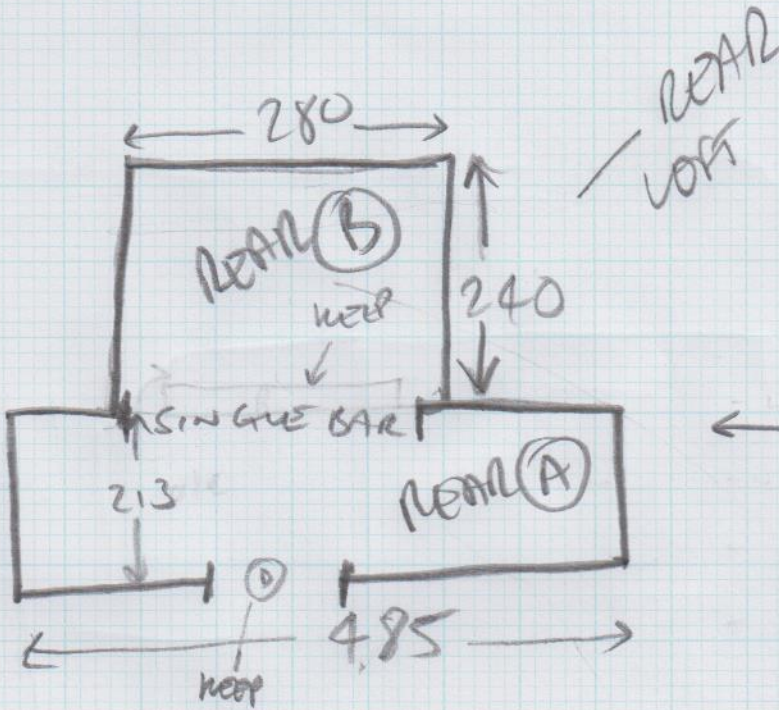

①

Job No: \_\_\_\_\_  
Name: S28763  
Address: TRUÉ  
Tel: \_\_\_\_\_  
Sheet: \_\_\_\_\_ of: \_\_\_\_\_

SILK TOUCH  
ROOM ① 4.75 x 5m

WASTE  
ASK CUSTOMER IF  
SHE WANTS.

STAINFREE  
LIBRARY 2.80 x 4m

Job No: 528763

Name: TRUVE

Address:

Tel:

Sheet: of:

← SILK TOUCH  
SLK-331

RE-USE ALL  
EXISTING BARS

← STAINFREE TWIST  
FEATHER