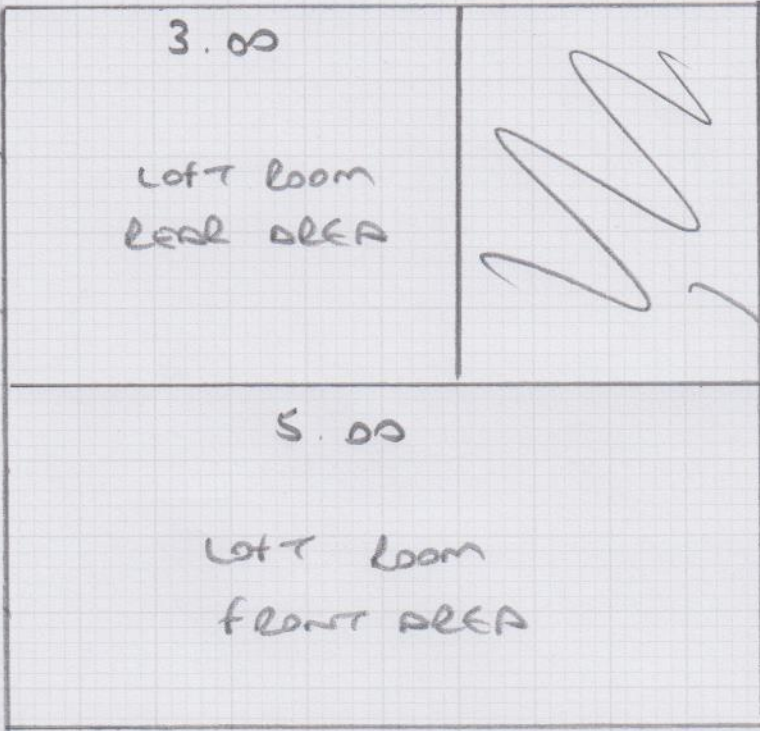

①

Job No: \_\_\_\_\_  
Name: S28763  
Address: TRUÉ  
Tel: \_\_\_\_\_  
Sheet: \_\_\_\_\_ of: \_\_\_\_\_

SILK TOUCH  
ROOM ① 4.75 x 5m

WASTE  
ASK CUSTOMER IF  
SHE WANTS.

STAINFREE  
LIBRARY 2.80 x 4m

Job No: 528763

Name: TRUVE

Address:

Tel:

Sheet: of:

← SILK TOUCH  
SLK-331

RE-USE ALL  
EXISTING BARS

← STAINFREE TWIST  
FEATHER