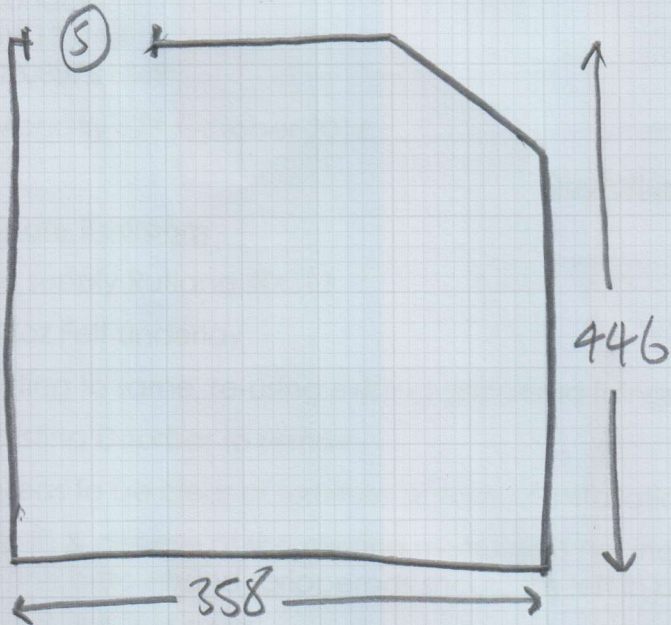

CHEUDEA

10.65

10 WORKING

DM

Job No: 152 0896

Name:

Address:

Tel:

Sheet: of:

WOOD floor

EXIST GRPPER

NEW UIAY

EXIST OIBAN

4.6 x 4m