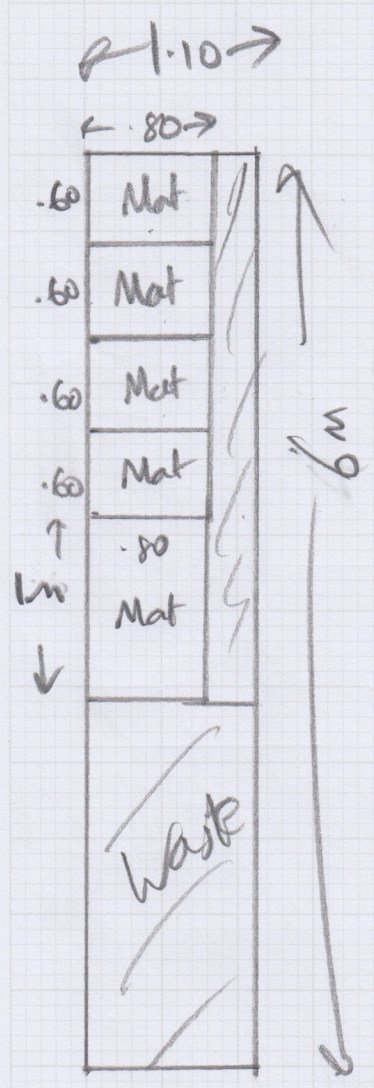

Job No: S28789  
Name:  
Address: Bowood Commercial  
Tel:  
Sheet: of:

Carpet @ warehouse

1.10 m x 6 m

Charlie

Please cut Mats from  
piece of Carpet Alan left  
yesterday + send for whipping

whipping sheet on system