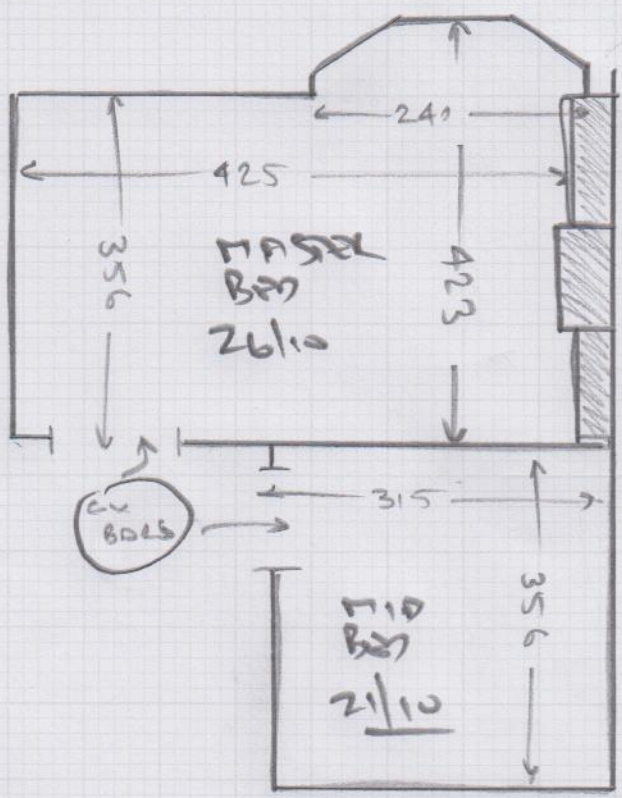

LAYOUT
JAN 1.

NET
MEASURES

mrcarpets
ESTABLISHED 1978

Job No: 528 776

Name: HITCHCOCK

Address:

Tel: ☺ of ☺

Sheet: of:

- MAIN BEDROOM
- WOOD FLOOR
 - W/D CPT
 - EX S/E
 - MIT 1 UNIT

- MIDDLE BEDROOM
- WOOD FLOOR
 - W/D CPT
 - EX S/E
 - MIT 3 UNITS AS 1x DIBCO,
 - 1x IKEA UNIT + 1x 3 DOOR TALL ROBE

CUSTOMER TO DETATCH ROBE
FROM WALL + EMPTY