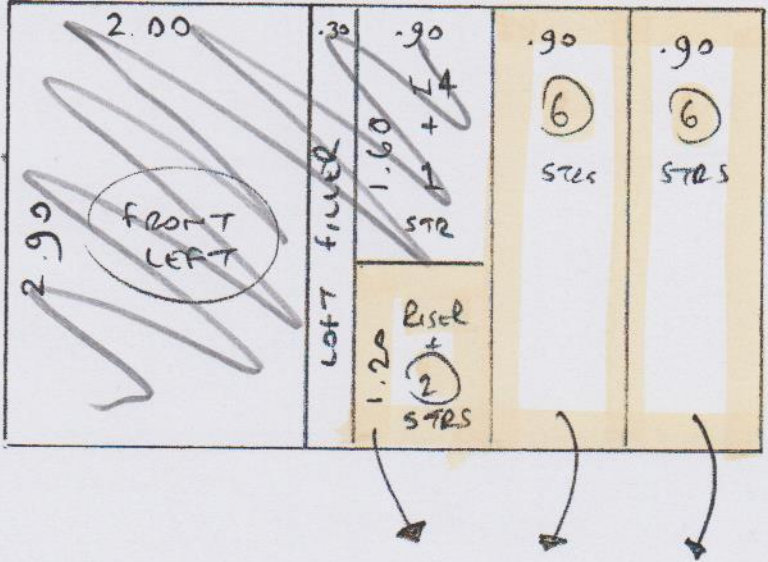

3

S28780  
LINES

CUT RUNNER DOWN  
TO 56cm WIDE

CUT DOWN  
RUNNERS 4<sup>TH</sup> NOV