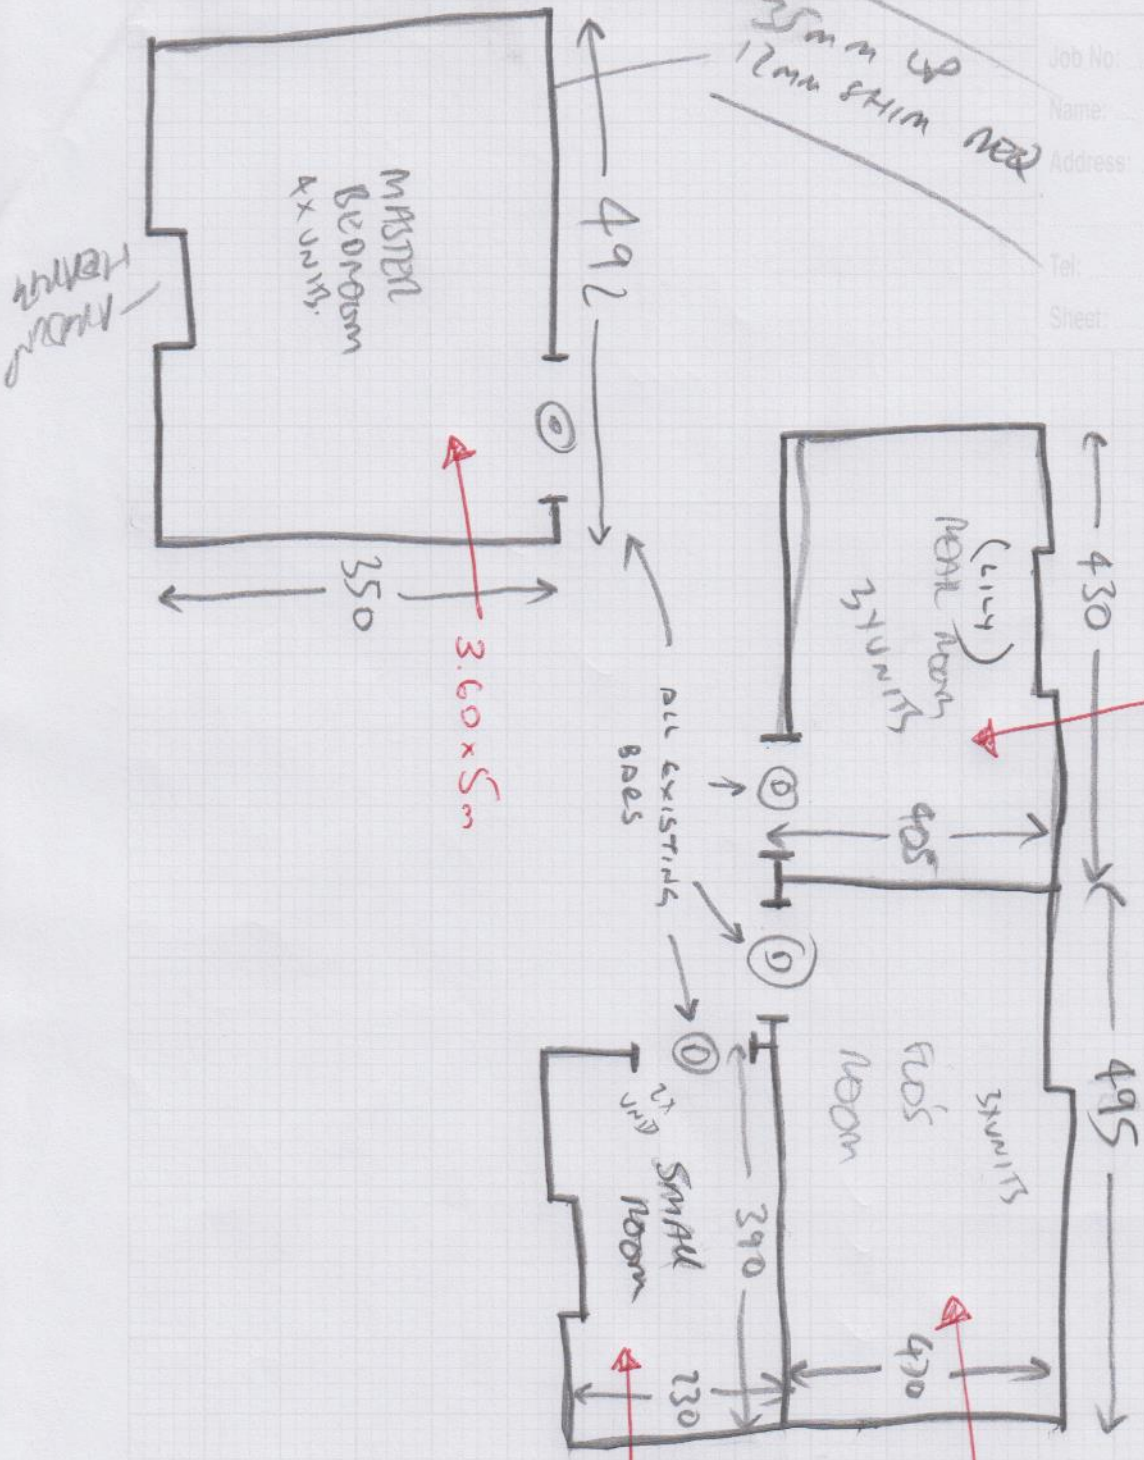

Job No: S28788
Name: MAYS

Address:

Tel:

Sheet: of:

35mm UP
12mm SHIM NEW

4.15 x 5m

5.10 x 5m

2.40 x 5m
(you can cut this down
to 4m wide if you want)

NEW 35mm UP 12mm SHIM NEW