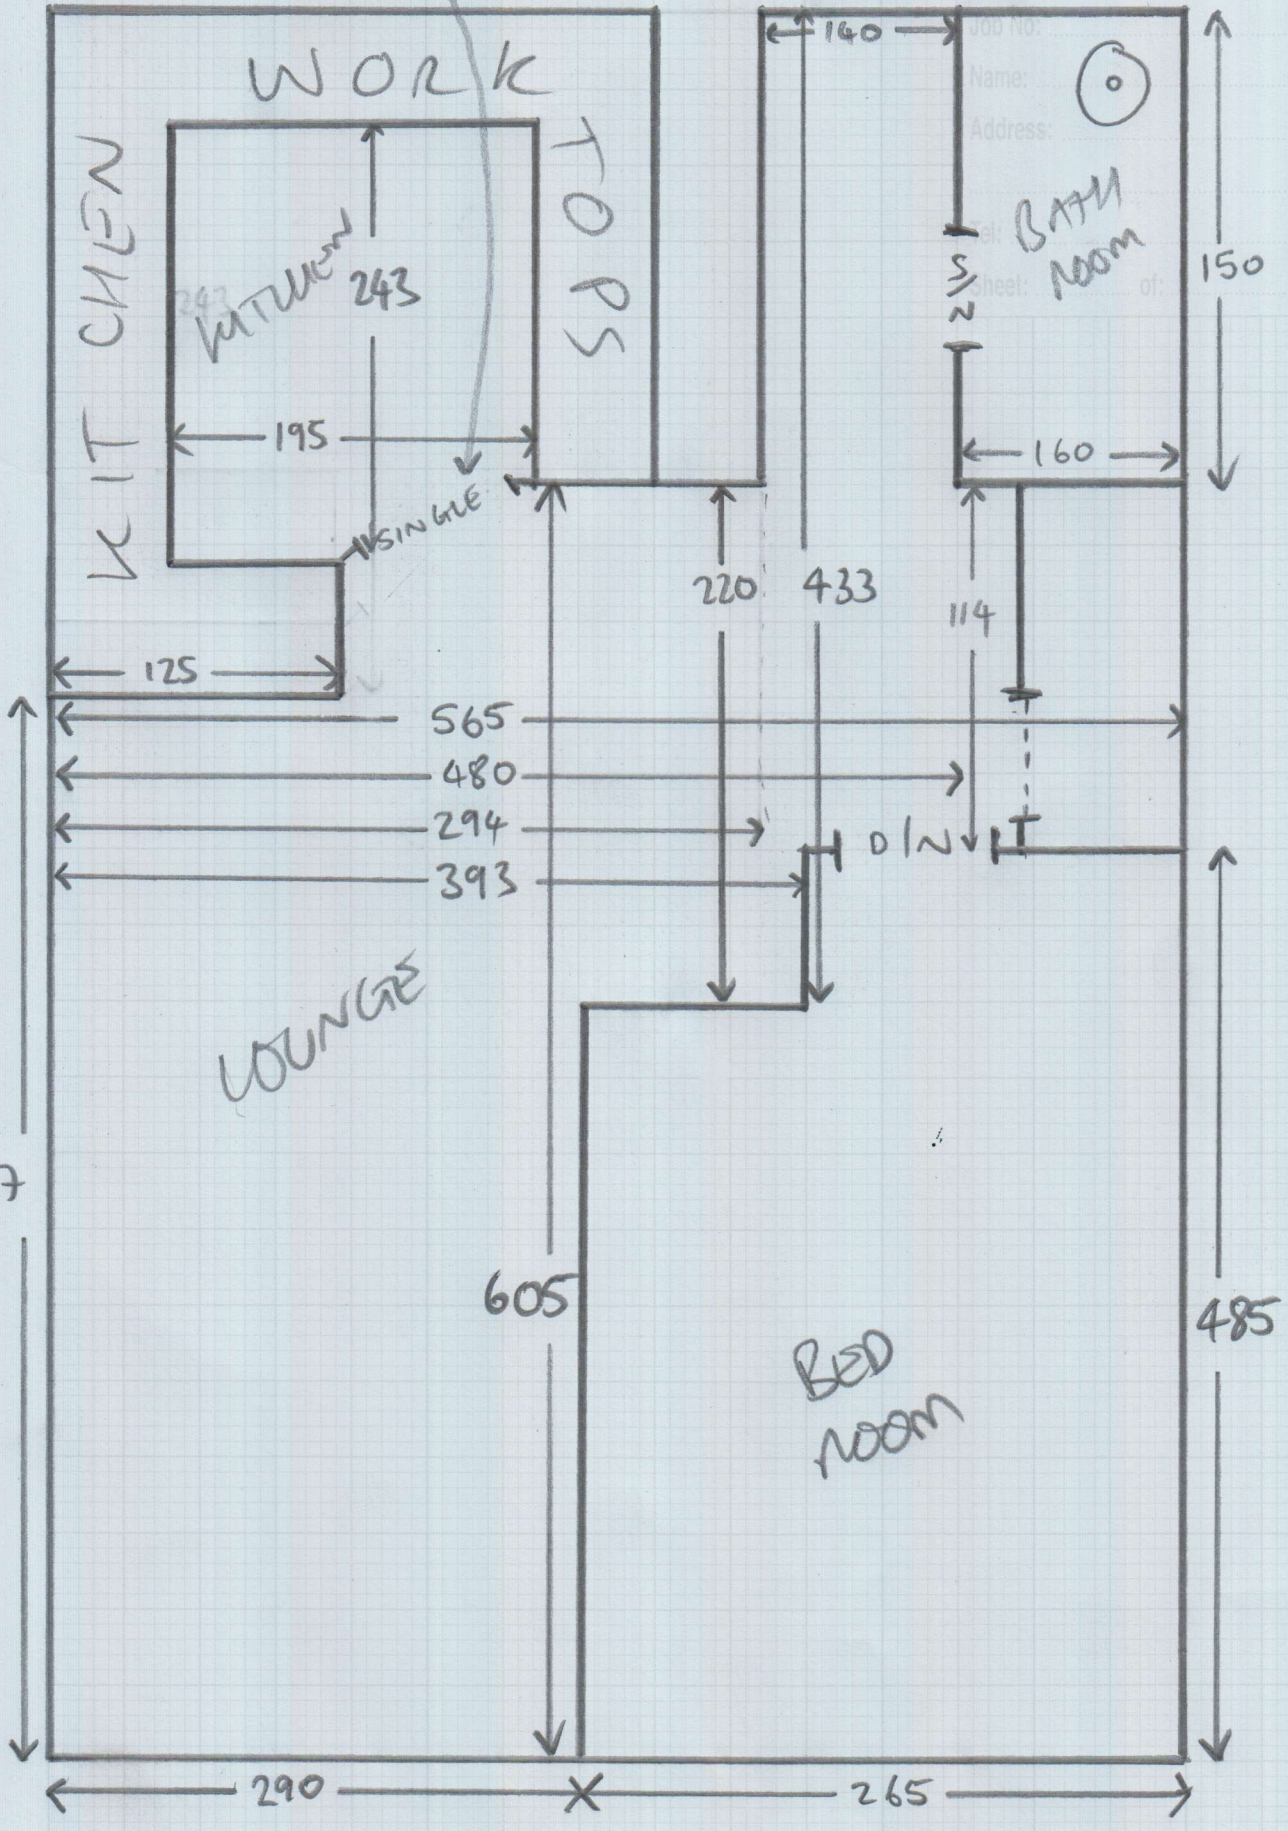

Allow 160 cm for
SINGLE

FLOOR

mrcarpet
 Job No:
 Name:
 Address:
 Tel:
 Sheet: of:

CUTTING PLAN = 9.40 x 5m
 Bedroom = 2.8 x 5m
 Bathroom = 1.6m x 2m
 Kitchen = 2.6m x 2m