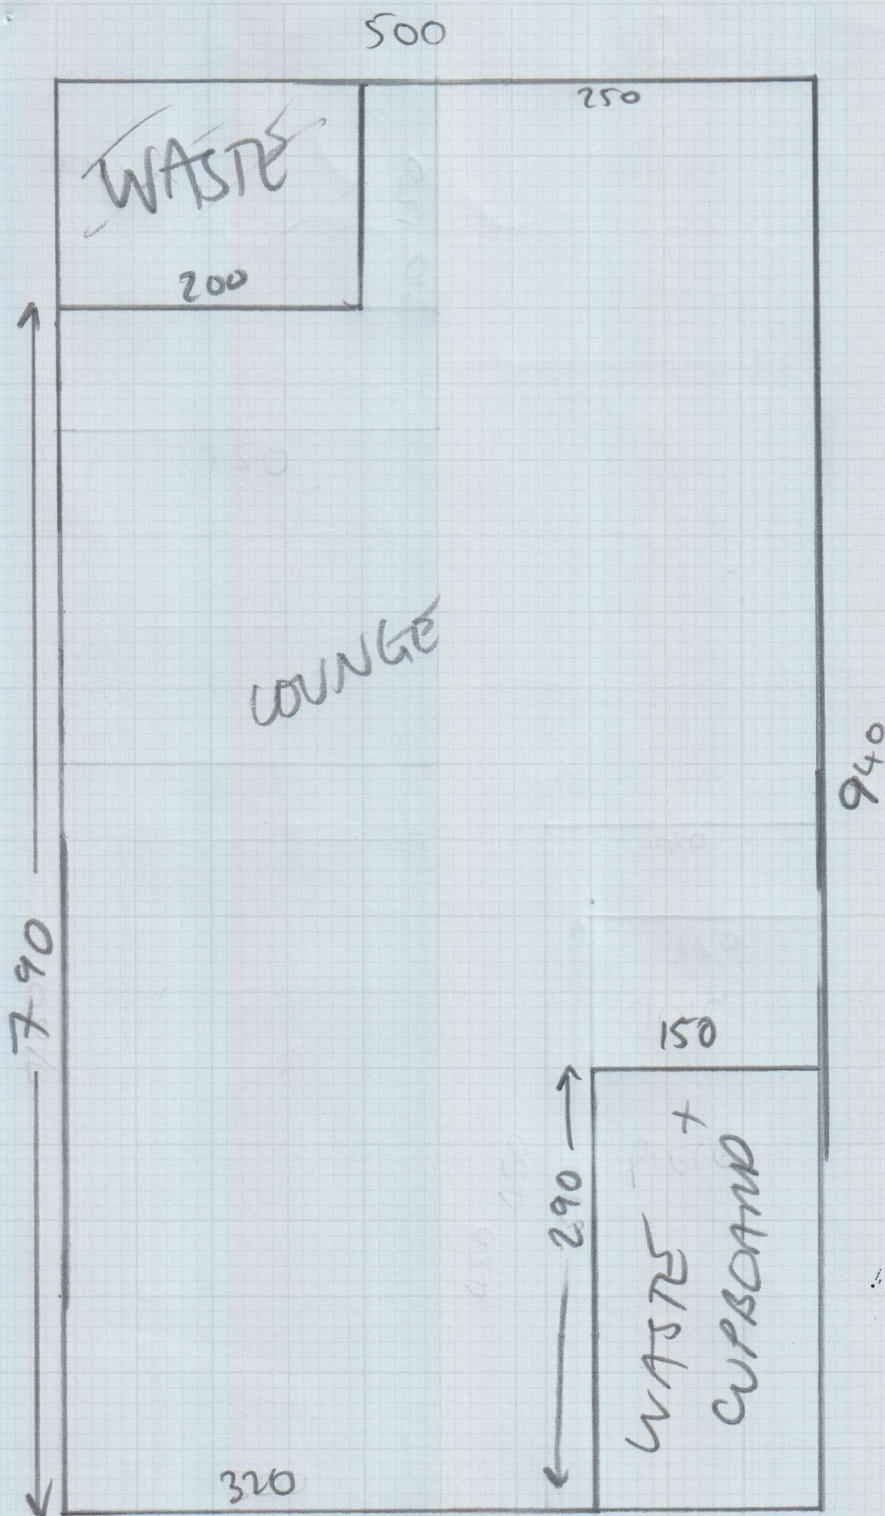

Allow 160 cm for
SINGLE

FLOOR

mrcarpet
 Job No:
 Name:
 Address:
 Tel:
 Sheet: of:

CUTTING PLAN = 9.40 x 5m
 Bedroom = 2.8 x 5m
 Bathroom = 1.6m x 2m
 Kitchen = 2.6m x 2m