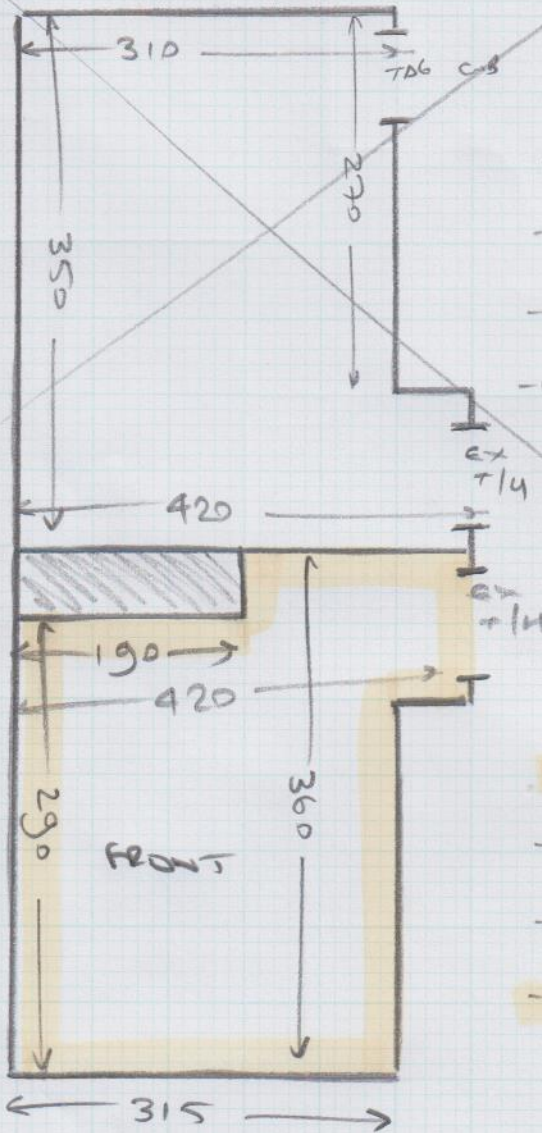

Job No: 28866

Name: WEAVING

Address:

Tel:

Sheet: 1 of 1

BACK

MODULES TO  
 BE LAID FRONT  
 TO REAR AS  
 A REED

- wood floor
- old cats
- NEEDS PLY
- m/f 2 UNITS

- wood floor
- old cats
- m/f (BUNK BED) 2 UNITS
- NEEDS PLY

FRONT

FIT FRONT  
 BED

5/12 + 6/12  
 IF  
 NECESSARY