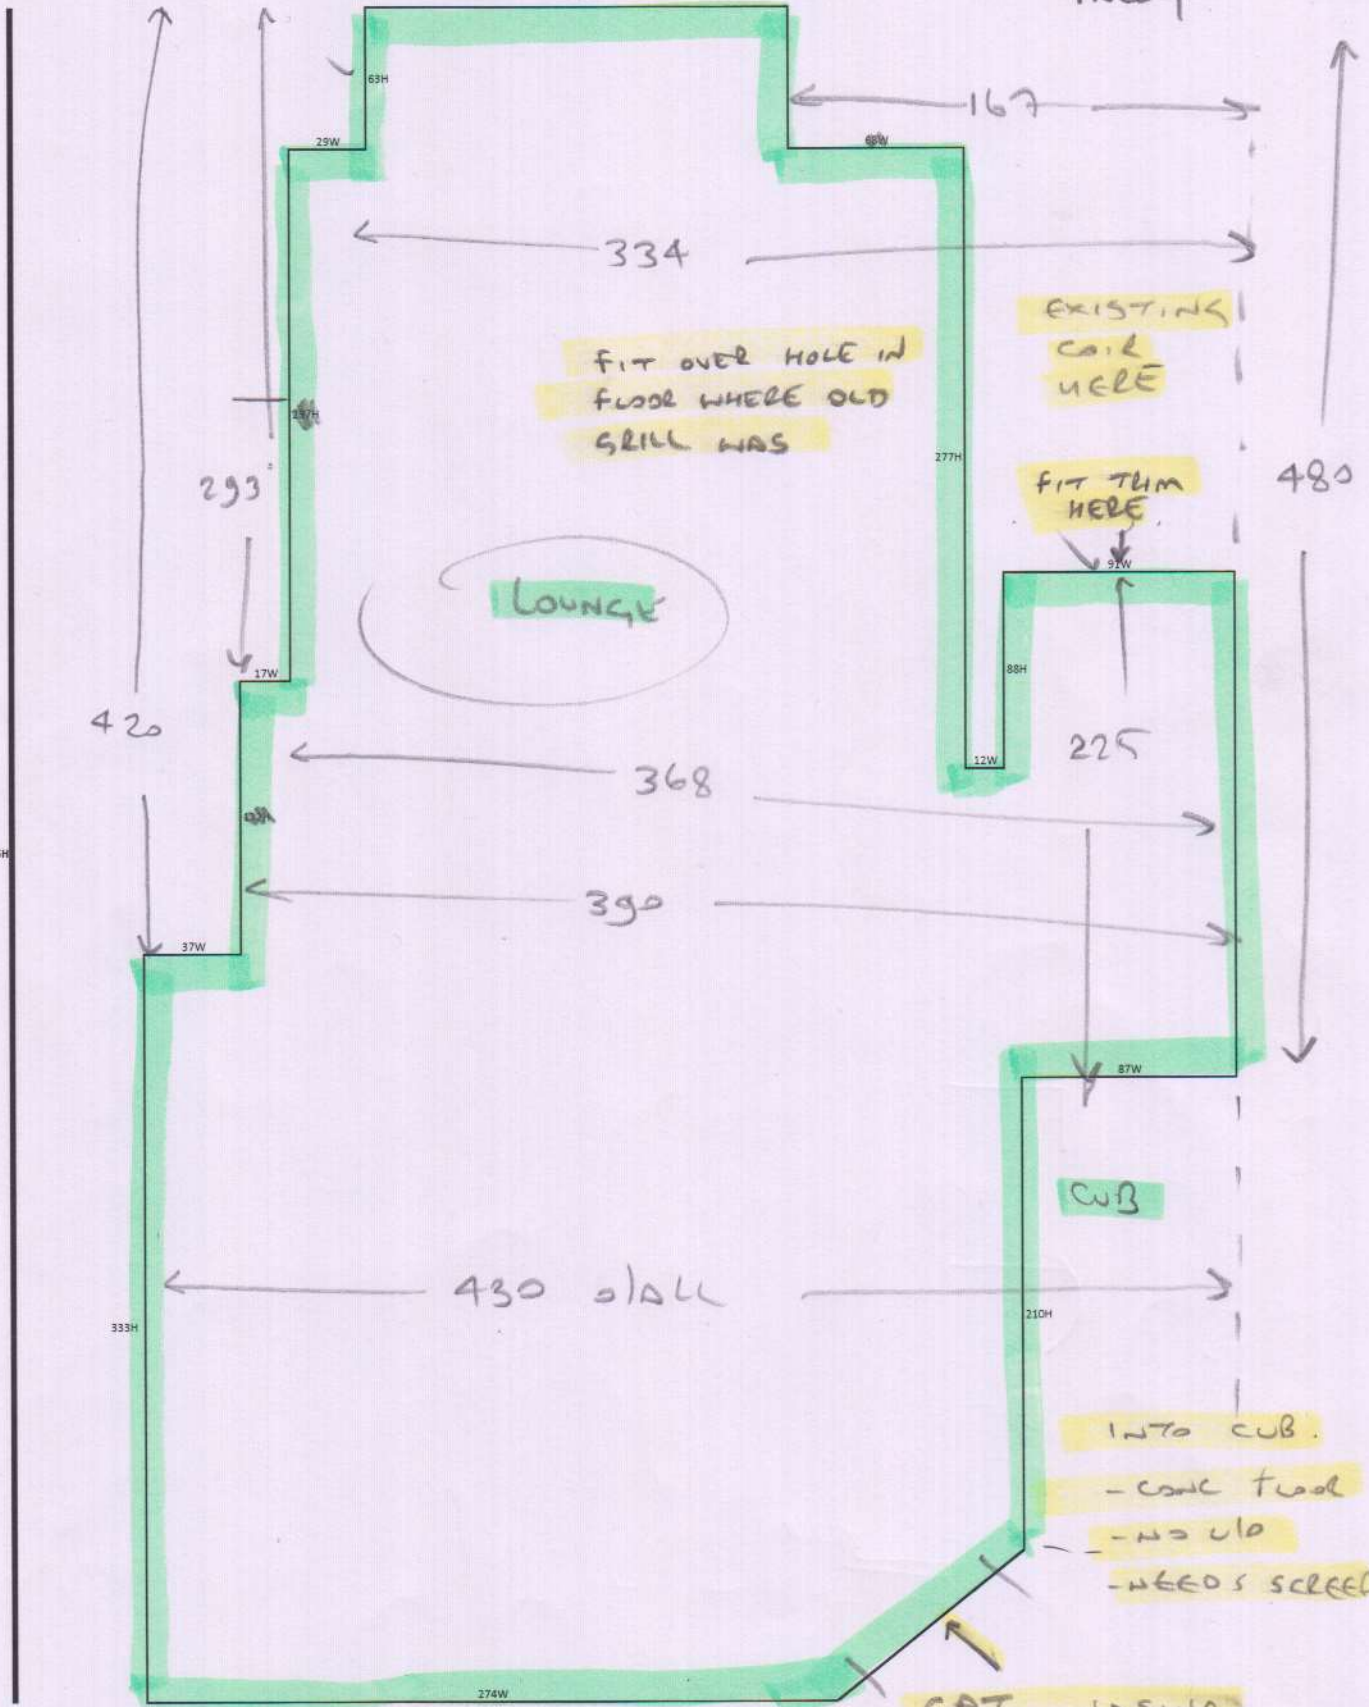

430W

S28739
Pally

LOUNGE (29.04m²)

- WOOD FLOOR APPART FROM CONC HEARTUS
- OLD LAMINATE
- MIF 4 UNITS
- NEEDS PLY

CAT NASING
HERE

PRE
DRILLED