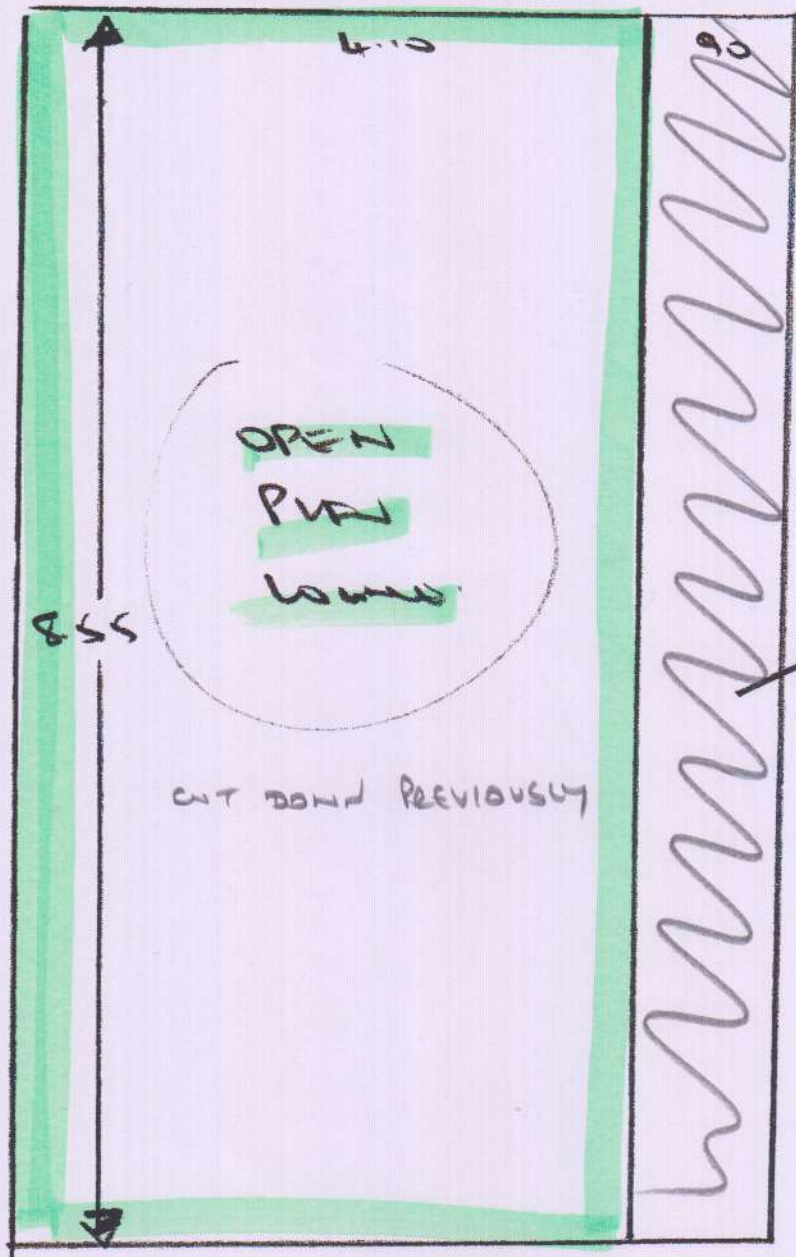

S. JON

S29015
BEATTIE

SPLIT DEL 8.55

RUNNER TO BE
67CM WIDE

PHASE 2
FITTING LOUNGE +
RUNNER

LUDLOW - DESIGN LUD 125
X KIT KONSULTATION
13b