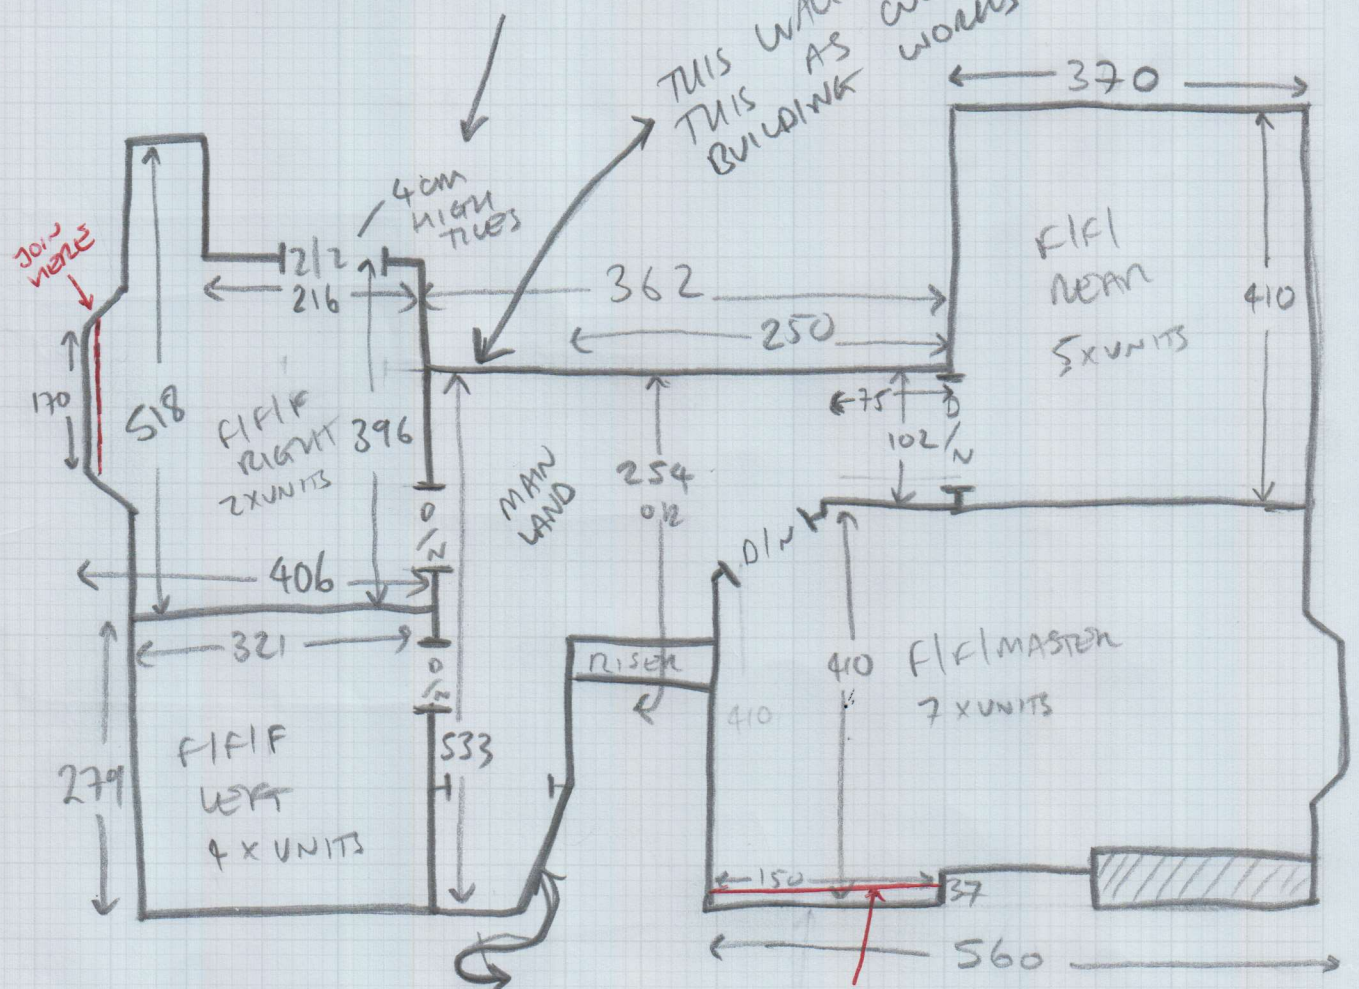

Job No: S 29025

Name: TURNER

Address:

FRONT PAUSE

(* NEW

Sheet: 1 of 1

FULL WIDTH STAIRS ON

SIDE OF BIN EXPOSED (PAINTED) WHITE

FIT EXPOSED EDGE ON LEFT AS FOLD IN ON ITSELF + PIN

(DON'T FIT CAP + BAND STYLE, FIT LIKE NORMAL STAIRS)

Sheen Roll Breakdown (4m wide)

Job No: S29025

Customer Name: Turner

Carpet: Boston 14 (Chelsea Driftwood)

Colour:

Roll A = 25.00m x 4.00m	Cuts
Cutting Plan >>	11.70 x 4.00m
F/F/Master Bed >>	5.70 x 4.00m
F/F/Rear >>	4.20 x 4.00m
F/F/Front Left >>	2.90 x 4.00m

CUT THE 2.90m LAST

Roll B = 00.00m x 4.00m	Cuts

CUT THE 00.00m LAST

IMAGINE IT AS A STRAIGHT WAY DRAWN AS CUSTOMER WORKS LIKE HAVING DONE HERE

W1 = 77 x 105 ✓
W2 = 75 x 92 ✓

- 9x STAIRS = 42 x 92 ✓
- W3 = 66 x 103
- W4 = 73 x 126 ✓
- W5 = 71 x 87 ✓
- 2x STAIRS = 41 x 92 ✓
- BIN = 60 x 140