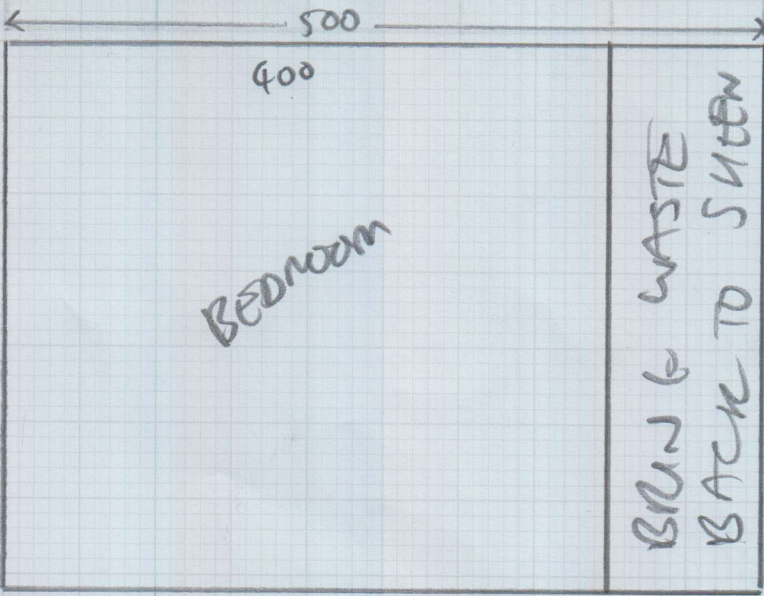

376

BEDROOM

350

WOOD
NEEDS A
THRESHOLD

- CHIPBOARD DOWN
- ROOM CLEAR
- NEW WOOD GRIP + ULMY

3.60 x 5m

mrcarpets
DIY CARPET LAYERS

Job No: _____

Name: _____

Address: _____

Tel: _____

Sheet: _____ of: _____

PTO FOR CUTTING PLAN
(BRING WASTE BACK TO SCREEN)

360

IMPORTANT