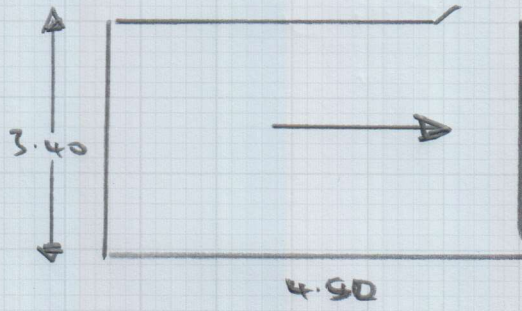

Dining Room

- ✓ DISPOSAL
- ✓ OLD
- ✓ SINK.
- ✓ EXT SIE
- ✓ NEW SINK
- ✓ MORE FEATURES

STRIPES
RUN
ACROSS
ROOM

USE 4.65 x 4.00