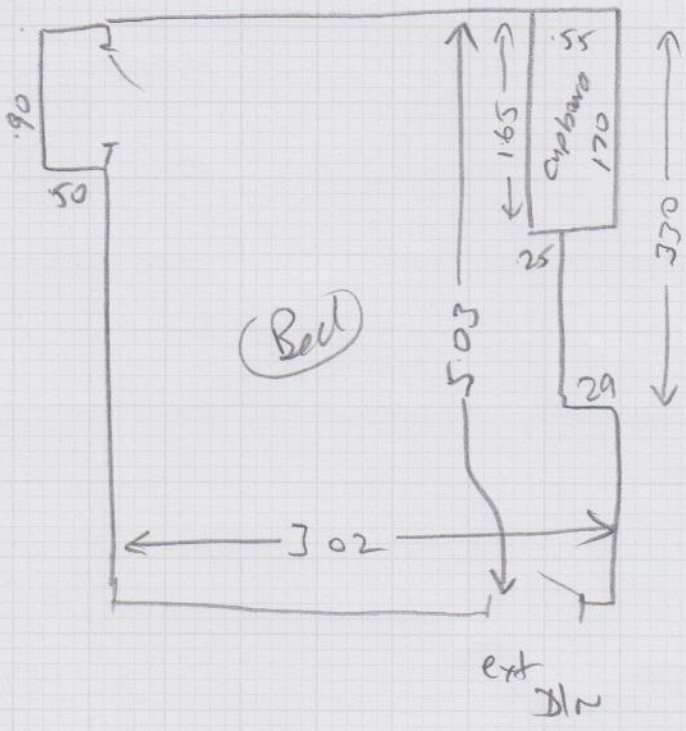

Plan

mrcarpets
S29134

Job: Mr Tim Payne
Name: Flat 2
Address: 30 Parkwell Park
E Sheen
Tel: SW14 8JG
Sheet: of:

Cupbds, Butter Cream
5.15 x 4m

Mostly existing sledge
Existing door

Layout

Level