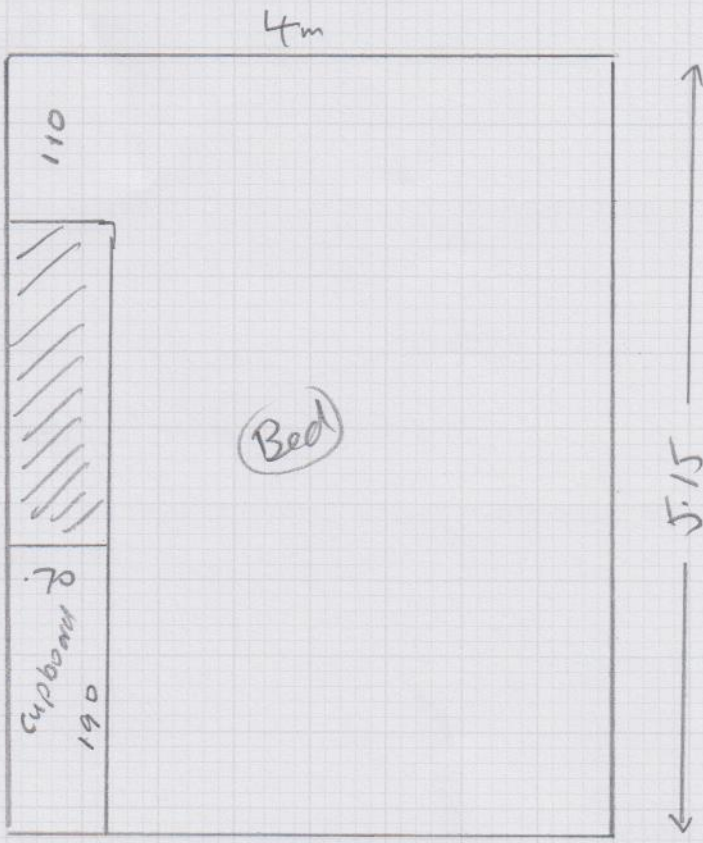

Plan

mrcarpets
S29134

Job: Mr Tim Payne
Name: Flat 2
Address: 30 Parkwell Park
E Sheen
Tel: SW14 8JG
Sheet: of:

Cupbds, Butter Cream
5.15 x 4m

Mostly existing sledge
Existing door

Layout

Level