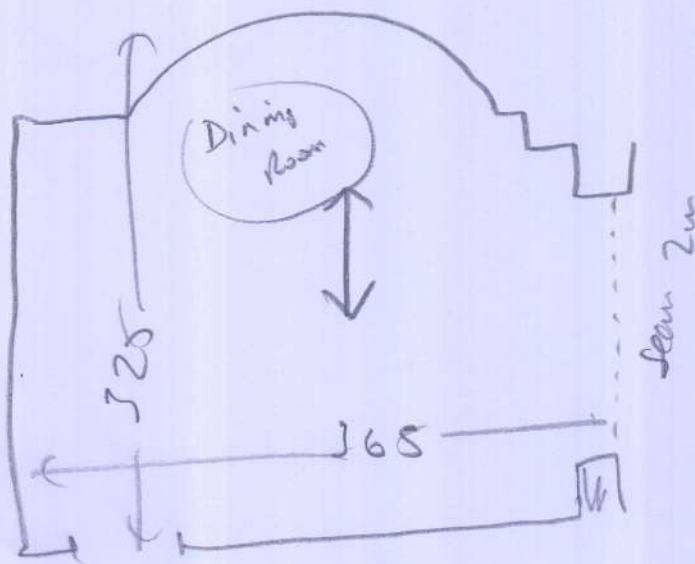

S29214

MRS C. NEWMAN  
& THE KNOLL  
COBHAM  
KT11 2PN

ext 7/14

Solid  
uln  
ext ph  
no mkr

Take up existing carpet

Seam on new carpet to existing lounge carpet

Customer realises that it will not colour match  
as existing carpet is 10 years old

10R1