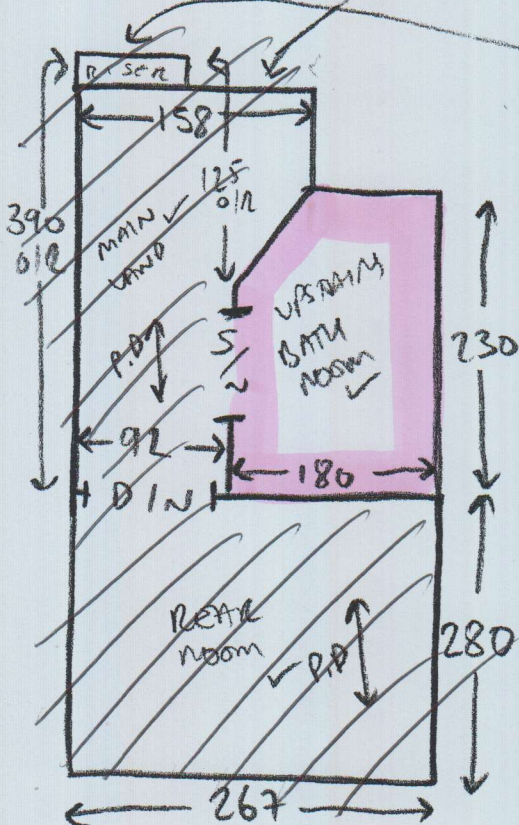

REV 7/6/17

4x STAIRS = 95 x 76

- WOOD GRIPPER, WASH REQ
- NO UPST OR FURN MOVE REQ
- DOOR BATH COLOUR?
- PLY TO BATHROOM

11x STAIRS = 44 x 76
↓
TO GROUND FLOOR LOBBY

VINYL TO BATHROOM
BATHROOM 6mm PLY REQ