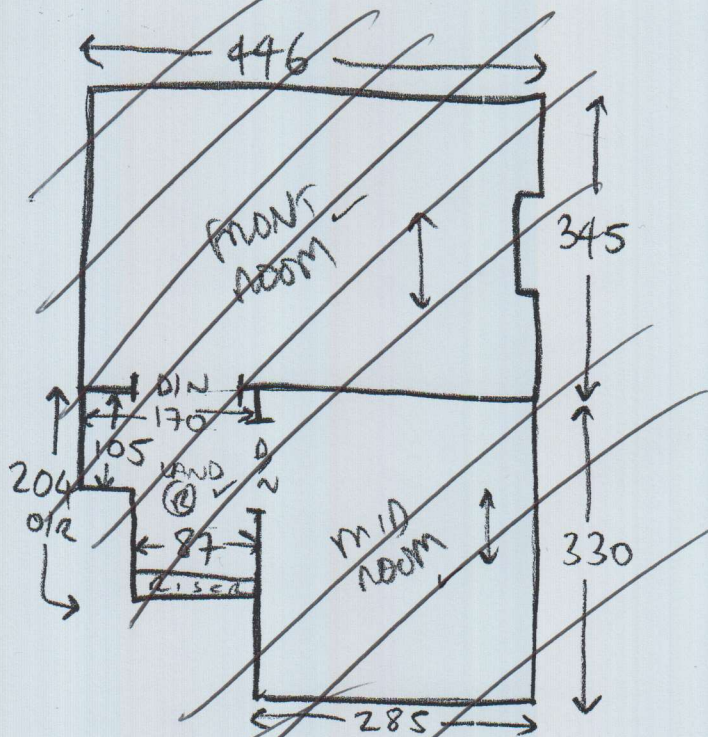

REV 7/6/17

4x STAIRS = 95 x 76

- WOOD GRIPPER, WASH REQ
- NO UPST OR FURN MOVE REQ
- DOOR BATH COLOUR?
- PLY TO BATHROOM

11x STAIRS = 44 x 76
↓
TO GROUND FLOOR LOBBY

VINYL TO BATHROOM
BATHROOM 6mm PLY REQ