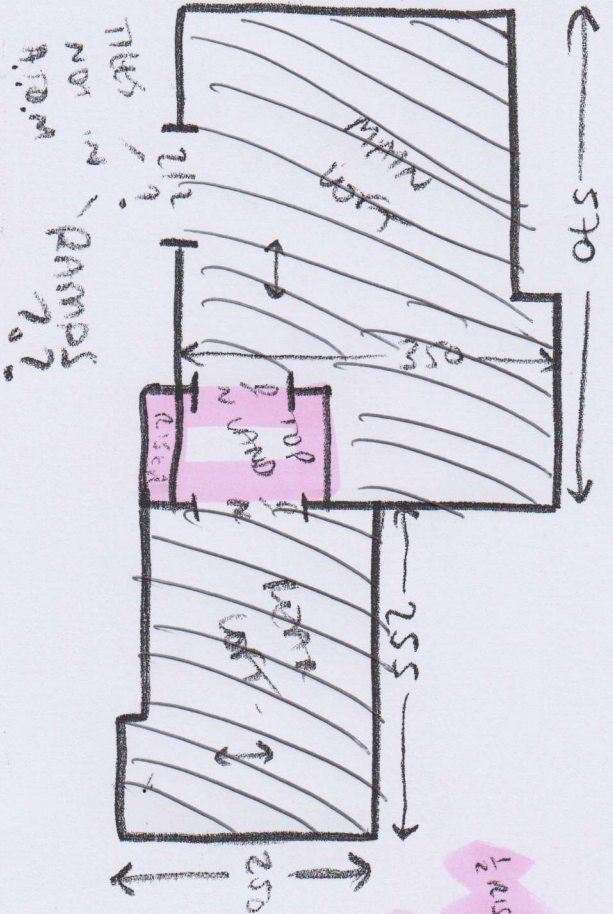

17/7/17

NO
WONGER
GEM
DONE

- ✓ W6 = 56 x 86
- ✓ W7 = 63 x 105
- ✓ W8 = 63 x 74
- 10 x 5 mm = 40 x 74
- GIN = 40 x 89

- TOP WAND = 144012 x 100
- 2 RISER + W1 = 58 x 85 ✓
- W2 = 66 x 100 ✓
- W3 = 69 x 59 ✓
- 87 STAIRS = 46 x 70
- W4 = 51 x 72 ✓
- W5 = 57 x 87 ✓

FINISH UNDER UP

- WOOD GRIPPER THROUGHOUT
- NEW BRACKEN + UTILITY
- NEW DOOR HANDS NEW
- WOOD ~~GRIPPER~~ SILVER
- NO UPST OR HAND
- PAINT RED

(A)

17/7/17

(A)
3.9m x 5m

(B)

2.60 x 4m

f
MAIN LEFT ROOM - 7/80 x 4m