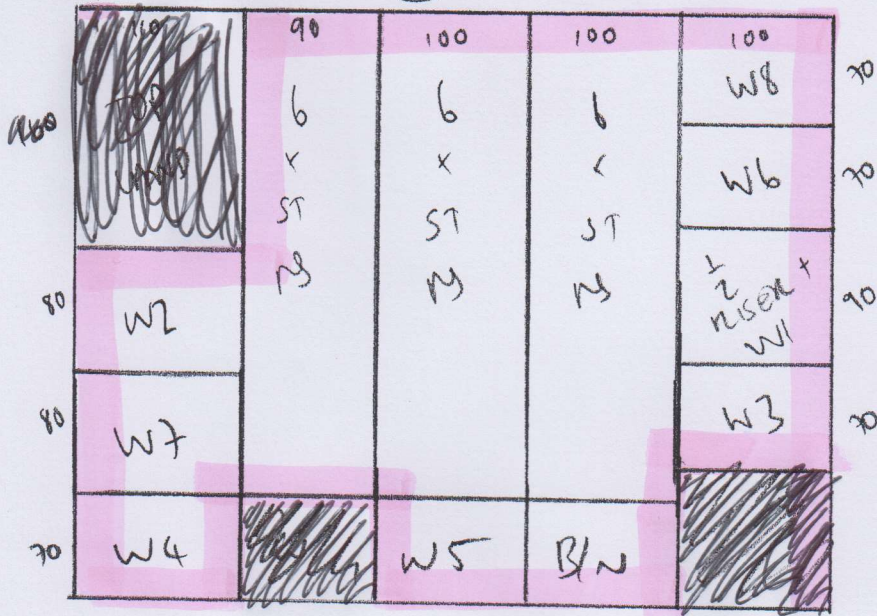

17/7/17

NO
WONGER
GEM
DONE

- ✓ W6 = 56 x 86
- ✓ W7 = 63 x 105
- ✓ W8 = 63 x 74
- 10 x 5 mm = 40 x 74
- GIN = 40 x 89

- TOP WAND = 144012 x 100
- 2 RISER + W1 = 58 x 85 ✓
- W2 = 66 x 100 ✓
- W3 = 69 x 59 ✓
- 87 STAIRS = 46 x 70
- W4 = 51 x 72 ✓
- W5 = 57 x 87 ✓

FINISH UNDER UP

- WOOD GRIPPER THROUGHOUT
- NEW BRACKEN + UTILITY
- NEW DOOR HANDS NEW
- WOOD ~~GRIPPER~~ SILVER
- NO UPST OR HAND
- PAINT RED

(A)

17/7/17

(A)
3.9m x 5m

(B)

2.60 x 4m

f
MAIN LEFT ROOM - 7/80 x 4m