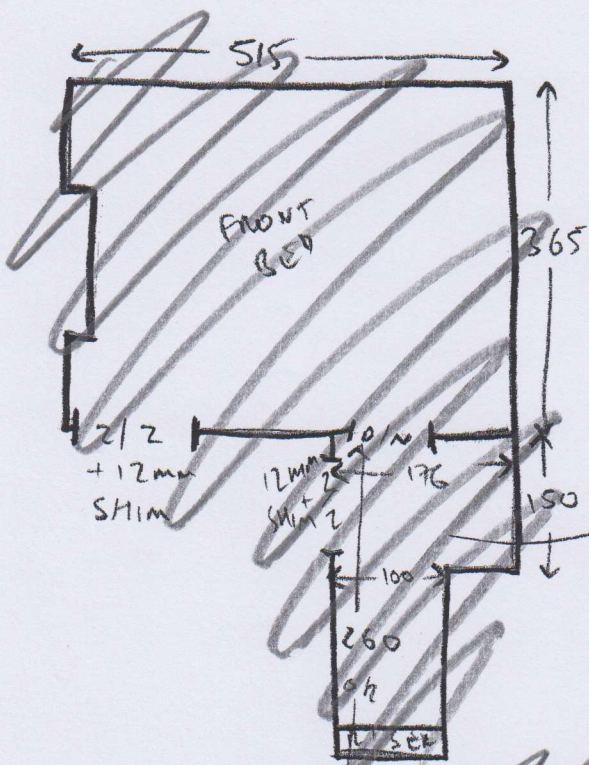

AVAN 1/8/17

ALL FLOORS WILL BE
 HANDBOARDED
 NEW WOOD PIP GRIPS
 + U/LAY
 DOOR BATH COLOUR T30

M
 FIT 12 X CUSTOMER
 STAIR RODS

STAIRS ROOMS
 + LANDS
 2 X STAIRS = 41 X 80

MAIN STAIRS
 W1 = 60 X 90 ✓
 W2 = 67 X 110 ✓
 W3 = 66 X 75 ✓
 9 X STAIRS = 45 X 78 ✓

FULL WIDTH
 BASEMENT STAIRS

W4 = 58 X 86 ✓
 W5 = 64 X 110 ✓
 W6 = 61 X 72 ✓
 8 X STAIRS = 42 X 75 ✓

STRIPED
 CRT