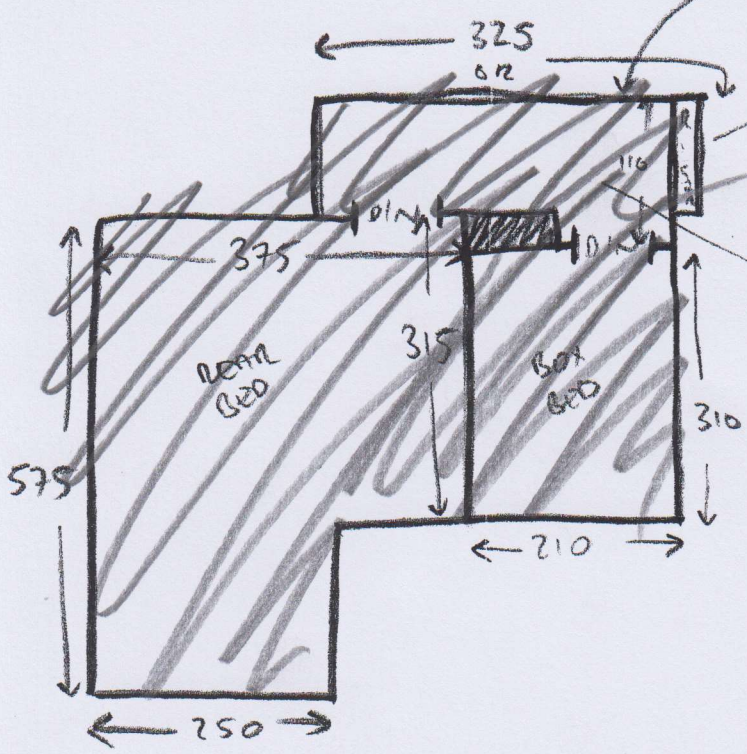

AVAN 1/8/17

ALL FLOORS WILL BE
 HANDBOARDED
 NEW WOOD PIP GRIPS
 + U/LAY
 DOOR BATH COLOUR T30

M
 FIT 12 X CUSTOMER
 STAIR RODS

STAIRS ROOMS
 + LANDS
 2 X STAIRS = 41 X 80

MAIN STAIRS
 W1 = 60 X 90 ✓
 W2 = 67 X 110 ✓
 W3 = 66 X 75 ✓
 9 X STAIRS = 45 X 78 ✓

FULL WIDTH
 BASEMENT STAIRS

W4 = 58 X 86 ✓
 W5 = 64 X 110 ✓
 W6 = 61 X 72 ✓
 8 X STAIRS = 42 X 75 ✓

STRIPED
 CRT