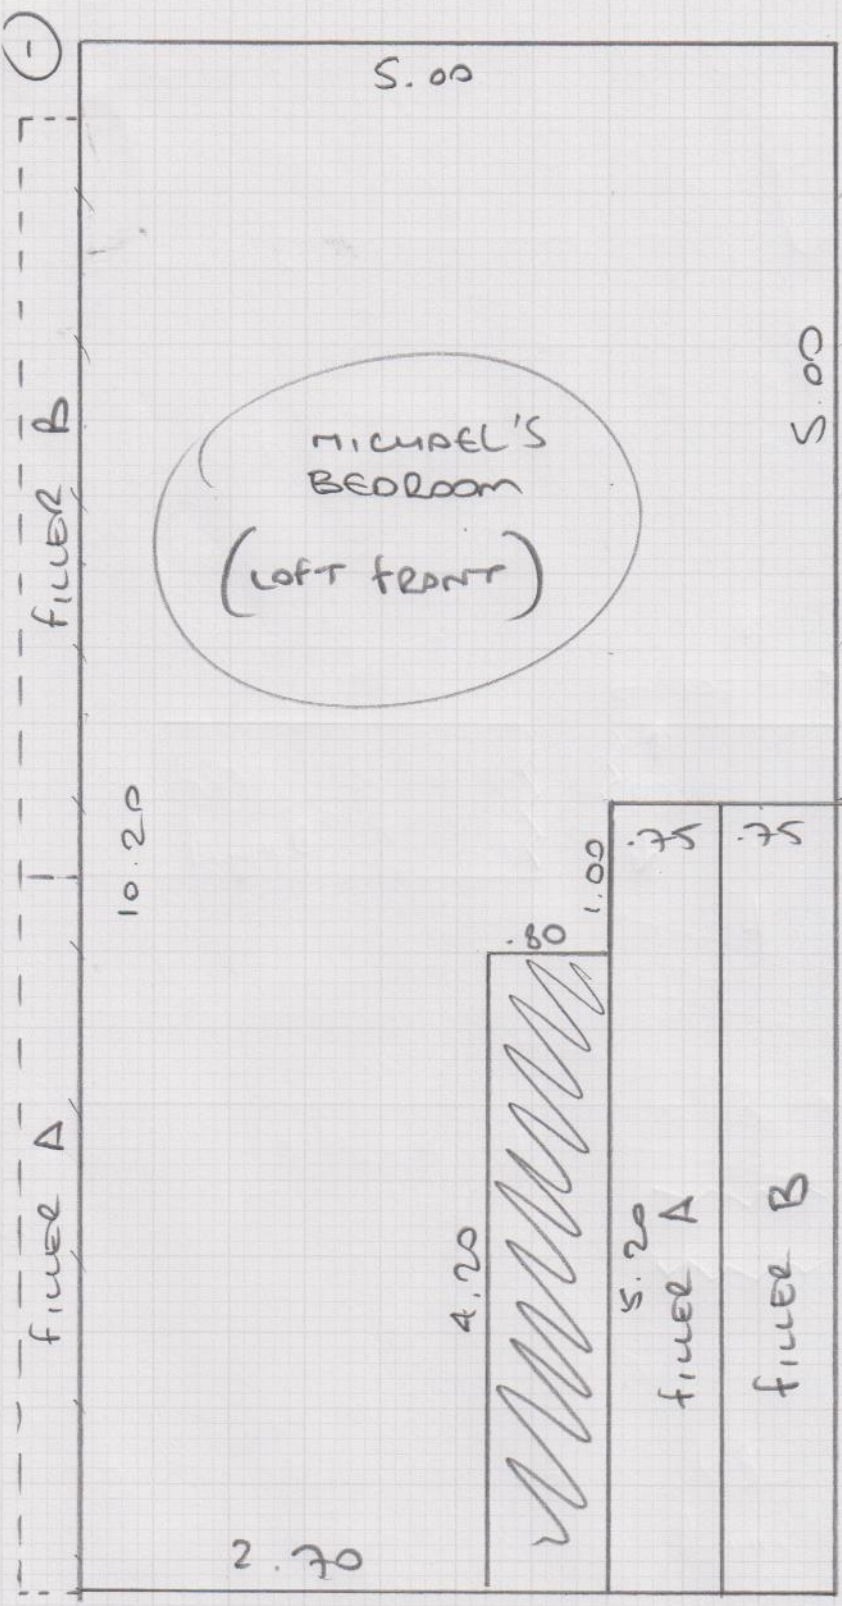

⑤ 29336

Job No:

Name: Rossi

Ad: April 1992

Tel: 3/7 15000 ✓

Sheet: ① of ②

Plan ① 10.20 x 5.00

51m²

MOSTLY
 EXISTING
 DIMS
 * SEE LAYOUT
 PLAN
 P2