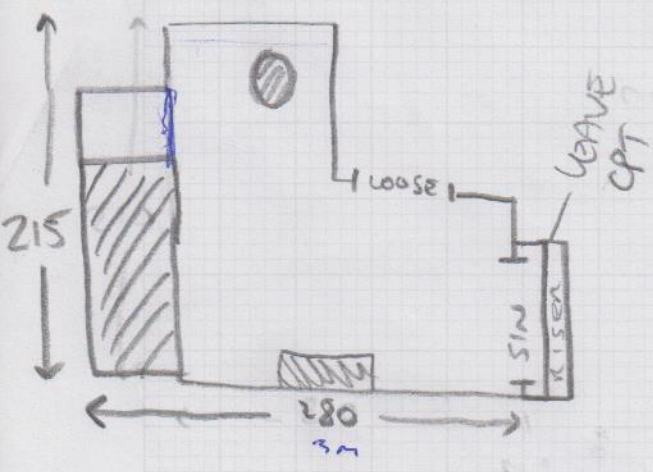

Job No: (S 29347)
Name: ARMSTRONG
Address: Kew 6/10
1st call ✓
Tel:
Sheet: U of U

2m
3m

NOTE
FIT
WASIP
OAK DESIGN
ZISS

- CPT UHAM + GRIPPER TO UPST
- UAM PUH
- FIT VINYL
- WHITE SILICONE SEALANT
- 1X GOLD THRESHOLD.
- FINISH VINYL IN DOOR WAY WITH GOOD SINGLE?
- BOTH DOORS NEED EASING

BLOND OAK 2127 - VINYL QUOTE

125(u) X 82(w)

EXISTING THRESHOLDS
STRAIGHT SWAP