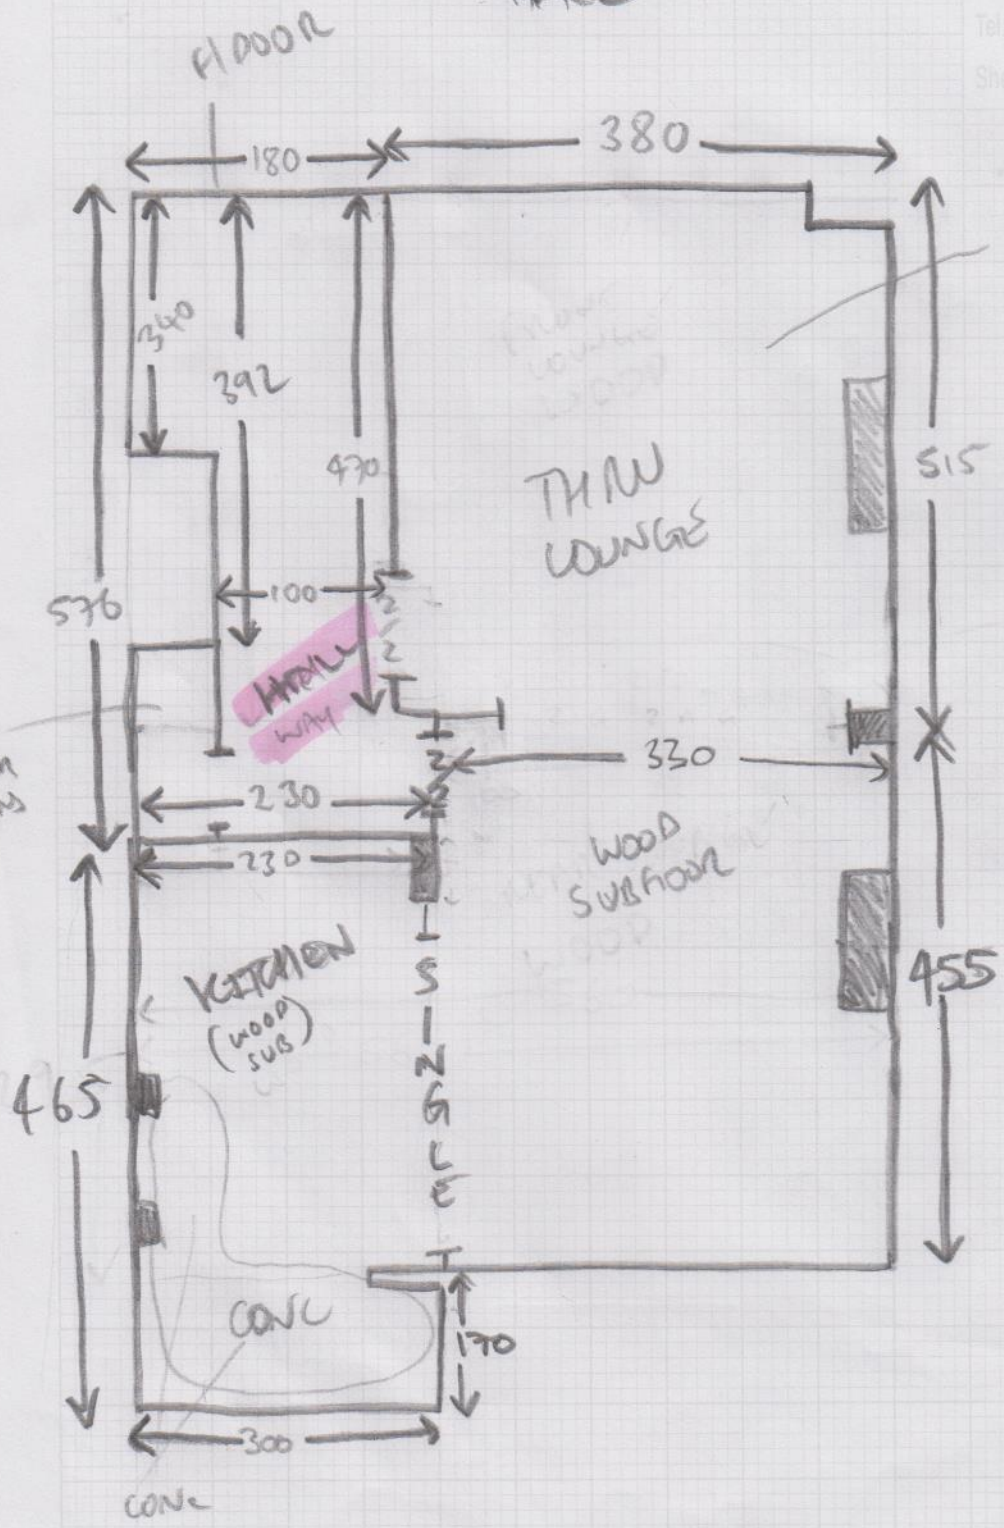

GLUE  
KEYS

KEY

mrcarpets

Tidy (1) Plan in kitchen  
from previous fit

Job No: (S) 29286  
Name: PIERRE

Fit (2) All 2/2s into  
HALL

Address: (REV 1/1) + (1/1)

Tel:  
Sheet: (1) OF (1)

Fit Hall

LAYOUT  
ONLY

NET  
MEASUREMENTS

DOES  
UNDER  
STAIRS