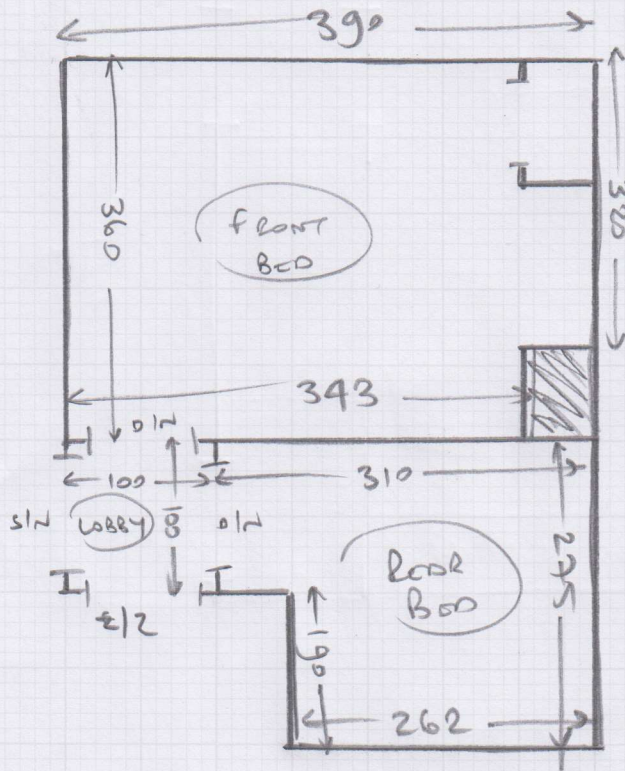

Job No: 529384.

Name: ABBUDI

Address:

Tel:

Sheet: of:

- Wood floors
- no old
- mit 1x bed only to front room
- needs s/e
- parking on site
- flat is on 1st floor
- 2 men req... due to bed.

Front Bed 3.70 x 4m

Plan ① 3.20 x 4m

6.90 x 4m

27.6m²