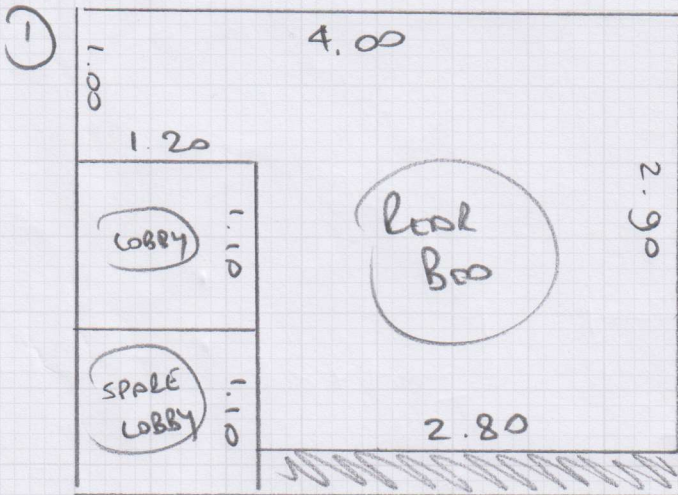

Job No: 529384.

Name: ABBUDI

Address:

Tel:

Sheet: of:

- Wood floors
- no old
- mit 1x bed only to front room
- needs s/e
- parking on site
- flat is on 1st floor
- 2 men req... due to bed.

Front Bed 3.70 x 4m

Plan ① 3.20 x 4m

6.90 x 4m

27.6m²