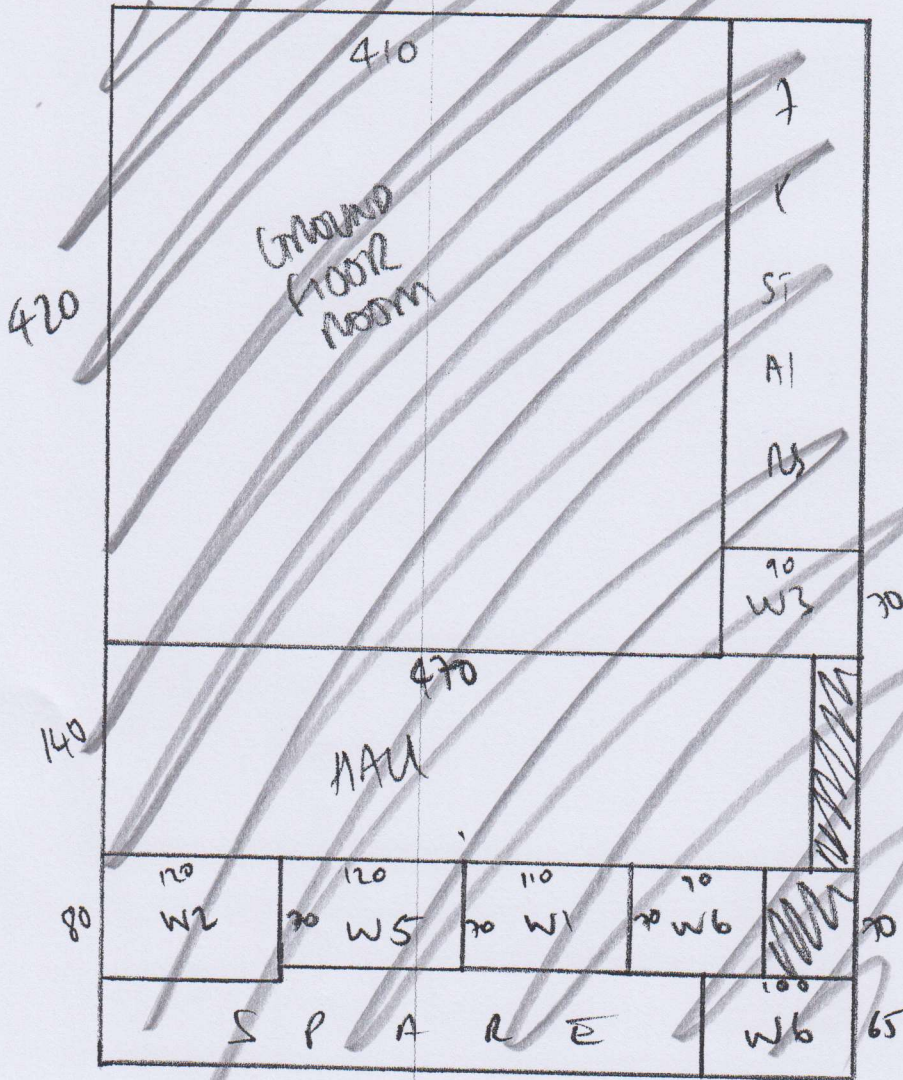

OPTION 2

6.95 x 5m

OPTION 1

ENTRANCE LOBBY - 1.5m x 4m
 ↑ ↑
 CUT DOWN TO 1.1m x 2m

ALAN 14/8/17
 IST CAU