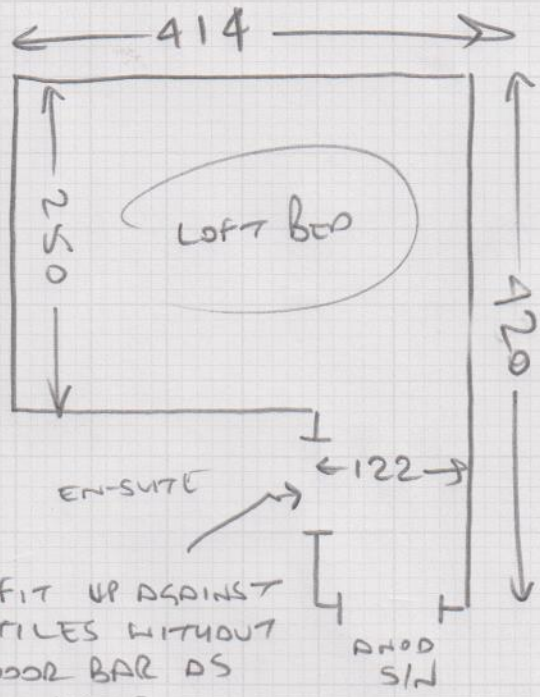

Loft only

NETS 29

in carpet

(S) 29399

Job No:

Name: HOLDER

Address:

Apr 13/7

Tel:

Sheet:

U of U

PURCHASE NOW

FIT UP AGAINST
TILES WITHOUT
DOOR BAR AS
AGREED.
JUST SHIM
+ GRIPPER

- WOOD FLOOR

- NO ULD

- VERY CREAKY
CHIPBOARD THAT
CUSTOMER KNOWS
WE CAN'T SILENCE

- NO m/f

- NEEDS s/c

- TIGHT ACCESS UP VERY
NARROW LOFT STAIRS

Plan 1) 4.30 x 5m

Loft only

NETSING

in carpet

(S) 29399

Plan 1) 4.30 x 5m