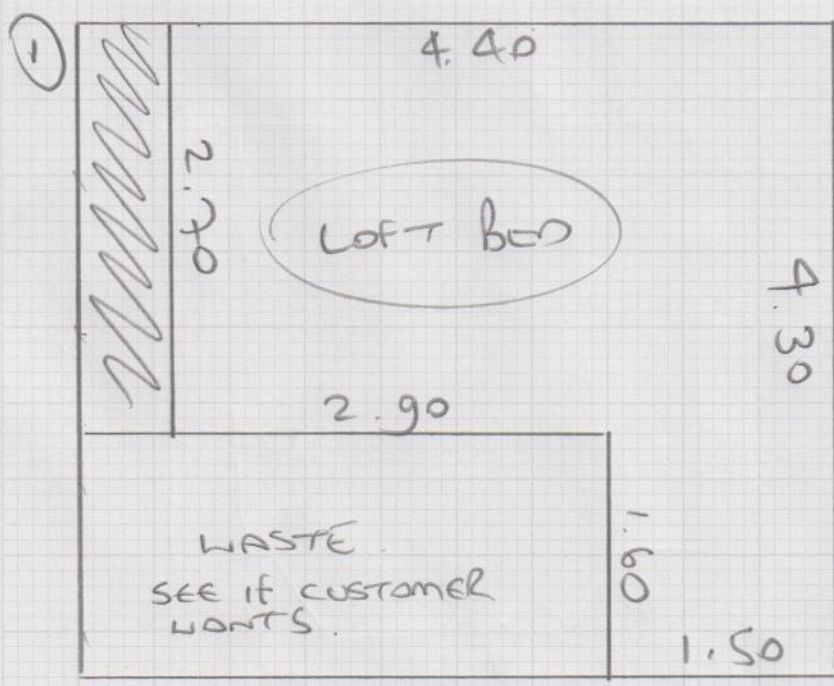

Loft only

NETS 29

in carpet

(S) 29399

Job No:

Name: HOLDER

Address:

Apr 13/7

Tel:

Sheet:

U of U

PURCHASE NOW

FIT UP AGAINST
TILES WITHOUT
DOOR BAR AS
AGREED.
JUST SHIM
+ GRIPPER

- WOOD FLOOR

- NO ULD

- VERY CREAKY
CHIPBOARD THAT
CUSTOMER KNOWS
WE CAN'T SILENCE

- NO m/f

- NEEDS s/c

- TIGHT ACCESS UP VERY
NARROW LOFT STAIRS

Plan 1) 4.30 x 5m

Loft only

NETSING

in carpet

(S) 29399

Plan 1) 4.30 x 5m