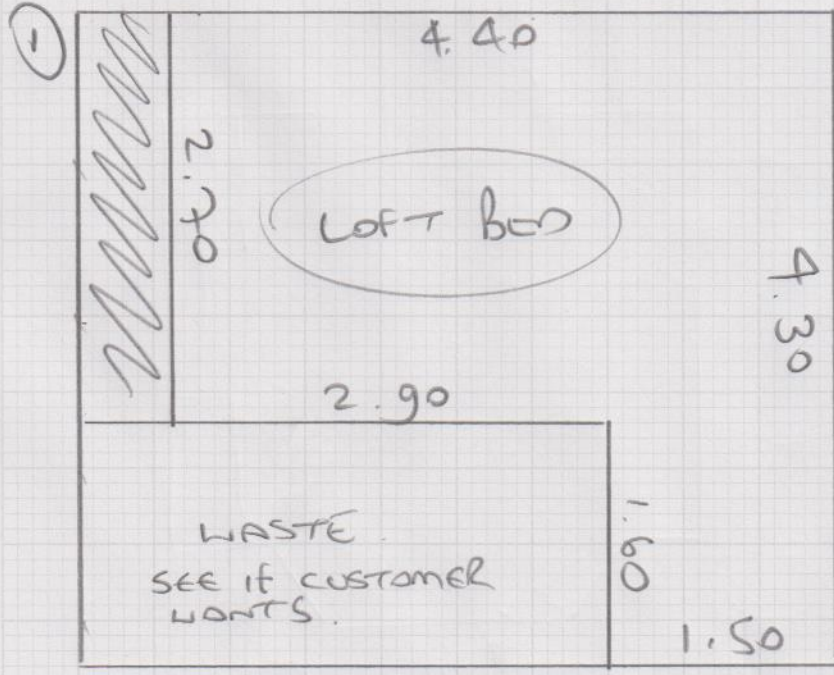

- NO m/f

- NEEDS s/c

- TIGHT ACCESS UP VERY
NARROW LOFT STAIRS

Plan 1) 4.30 x 5m

Loft only

NETSING

in carpet

(S) 29399

FIT UP AGAINST
TILES WITHOUT
DOOR BAR AS
AGREED.

JUST SHIM
+ GRIPPER

- WOOD FLOOR

- NO ULD

- VERY CREAKY
CHIPBOARD THAT
CUSTOMER KNOWS,
WE CAN'T SILENCE

- NO m/f

- NEEDS s/c

- TIGHT ACCESS UP VERY
NARROW LOFT STAIRS

Plan 1) 4.30 x 5m