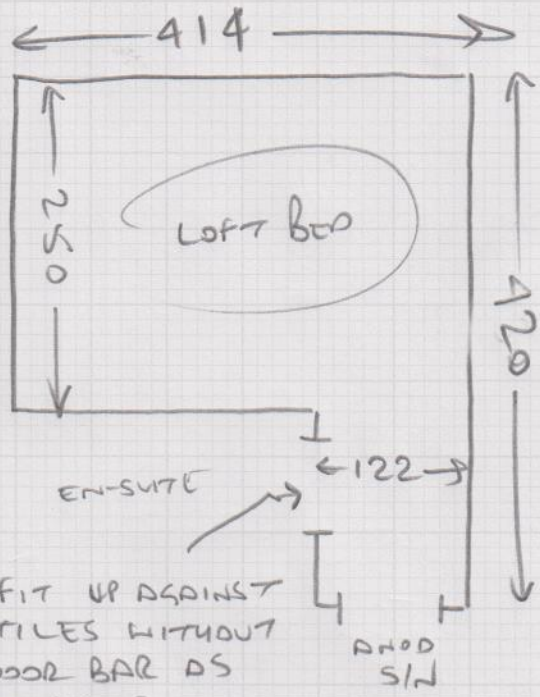

- NO m/f

- NEEDS s/c

- TIGHT ACCESS UP VERY
NARROW LOFT STAIRS

Plan 1) 4.30 x 5m

Loft only

NETSING

in carpet

(S) 29399

Job No:

Name: HOLDER

Address:

Avon 13/7

Tel:

Sheet:

U of U

PURCHASE NOW

FIT UP AGAINST
TILES WITHOUT
DOOR BAR AS
AGREED.

JUST SHIM
+ GRIPPER

- WOOD FLOOR

- NO ULD

- VERY CREAKY
CHIPBOARD THAT
CUSTOMER KNOWS,
WE CAN'T SILENCE

- NO m/f

- NEEDS s/c

- TIGHT ACCESS UP VERY
NARROW LOFT STAIRS

Plan 1) 4.30 x 5m