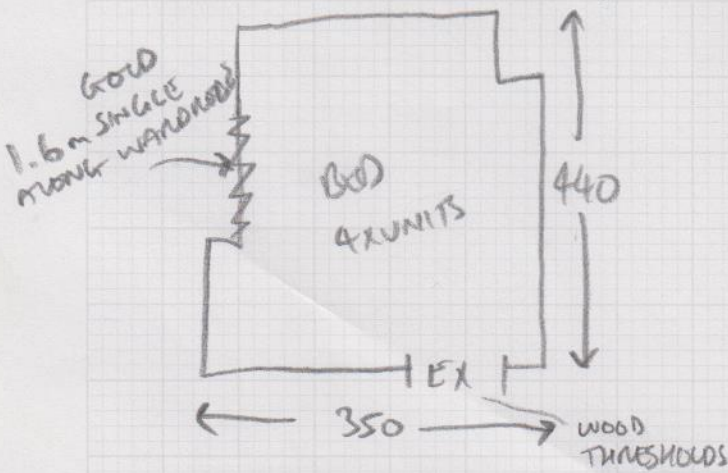

LAYOUT AND INFORMATION

29427 pet
PEARSE

Lounge

WOOD SUB
NOW FULL PREP
FURN + UPST
MOTM DAMAGED CRT

USE 390 x 5.00m ✓

Job No: ☺ OF ☺

Name:
Address:

Sheet

Bedroom

USE ✓
3.60 x 5.00m 1.6 GOLD SINGLE

FULL WOOD PREP
FURN + UPST
MOTM DAMAGED CRT

IMPENATIVE WE MENTION THAT ROOMS
MUST BE CLEANED AS MUCH AS POSSIBLE.