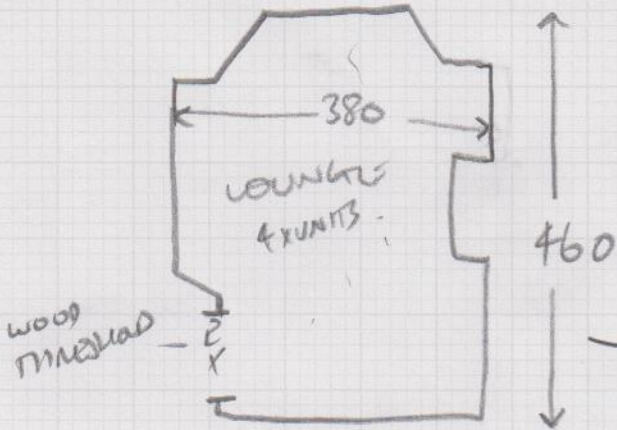

LAYOUT AND INFORMATION

29427 pet
PEARSE

Lounge

WOOD SUB
NOW FULL PREP
FURN + UPST
MOTM DAMAGED CRT

USE 390 x 5.00m ✓

Job No: ☺ OF ☺

Name:
Address:

Sheet

Bedroom

USE ✓
3.60 x 5.00m 1.6 GOLD SINGLE

FULL WOOD PREP
FURN + UPST
MOTM DAMAGED CRT

IMPENATIVE WE MENTION THAT ROOMS
MUST BE CLEANED AS MUCH AS POSSIBLE.