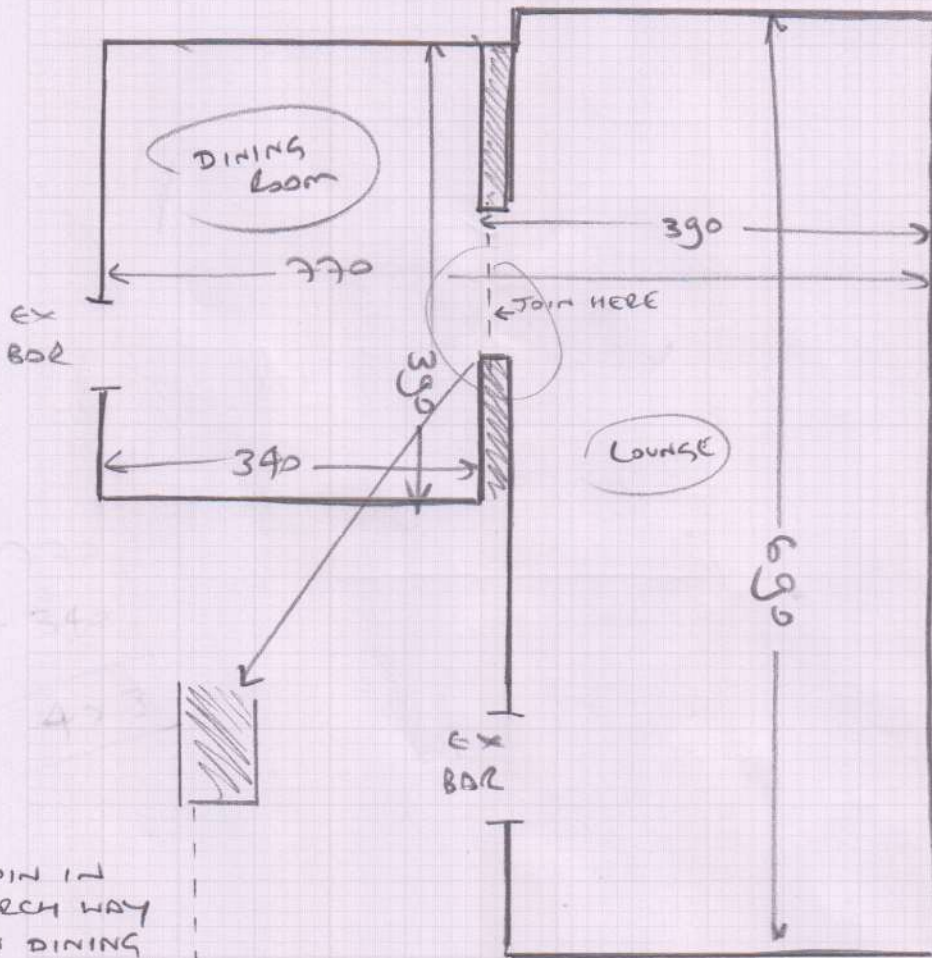

Job No: S29413

Name: TOFT

Address:

Tel:

Sheet: of:

BOTH ROOMS

- WOOD FLOORS
- VLD CPTS
- EX S/E
- mlt 4 UNITS
- CLEAR UP AFTER AS VERY LOYAL CUSTOMER

JOIN IN ARCH WAY ON DINING ROOM SIDE SO CUSTOMER CAN CUT + RE-JOIN A NEW CPT AT A LATER DATE IF NEEDED.

Lounge 7.00 x 4.00

Dining Room 4.05 x 4.00

11.05 x 4.00

44.2m<sup>2</sup>

①

1.00	1.00	1.00	1.00
1.20 1/4	④ STDS	④ STDS	④ STDS
1.20 1/4	2.40		

Job No: S29431  
 Name: TOFT  
 Address:  
 Tel:  
 Sheet: of

SCARF TWIST 4231

PLAN ① 2.40 x 4m

SHAPE THESE AS SHOWN BELOW.

COIR

COIR 2.50 x 5m

SHAPE BOTH BACK AND COILS AS SHOWN MUST SHAPE LIKE THIS