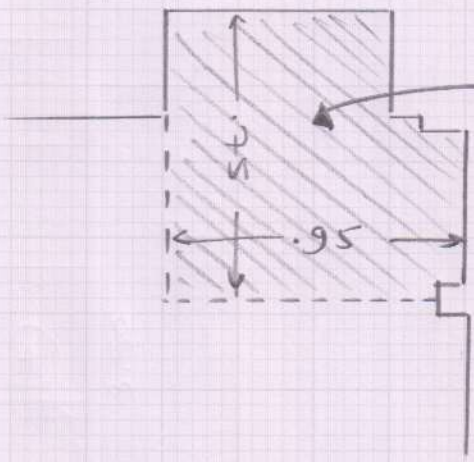

Job No: S29413

Name: TOFT

Address:

Tel:

Sheet: of:

BOTH ROOMS

- WOOD FLOORS
- VLD CPTS
- EX S/E
- mlt 4 UNITS
- CLEAR UP AFTER AS VERY LOYAL CUSTOMER

JOIN IN ARCH WAY ON DINING ROOM SIDE SO CUSTOMER CAN CUT + RE-JOIN A NEW CPT AT A LATER DATE IF NEEDED.

Lounge 7.00 x 4.00

Dining Room 4.05 x 4.00

11.05 x 4.00

44.2m<sup>2</sup>

①

1.00	1.00	1.00	1.00
1.20 1/4	④ STDS	④ STDS	④ STDS
1.20 1/4	2.40		

Job No: S29431  
 Name: TOFT  
 Address:  
 Tel:  
 Sheet: of

SCARF TWIST 4231

PLAN ① 2.40 x 4m

SHAPE THESE AS SHOWN BELOW.

COIR

COIR 2.50 x 5m

SHAPE BOTH BACK AND COILS AS SHOWN MUST SHAPE LIKE THIS