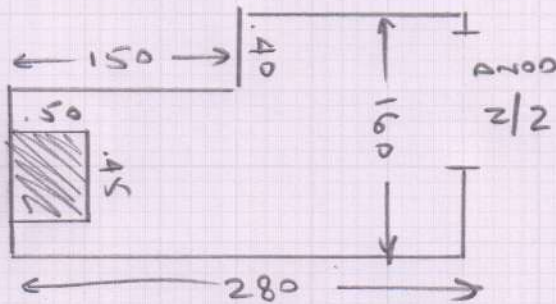

FAMILY BATHROOM

- WOOD FLOOR
- U/LD CRT
- FIT PLY, TILES + F/STRIPS